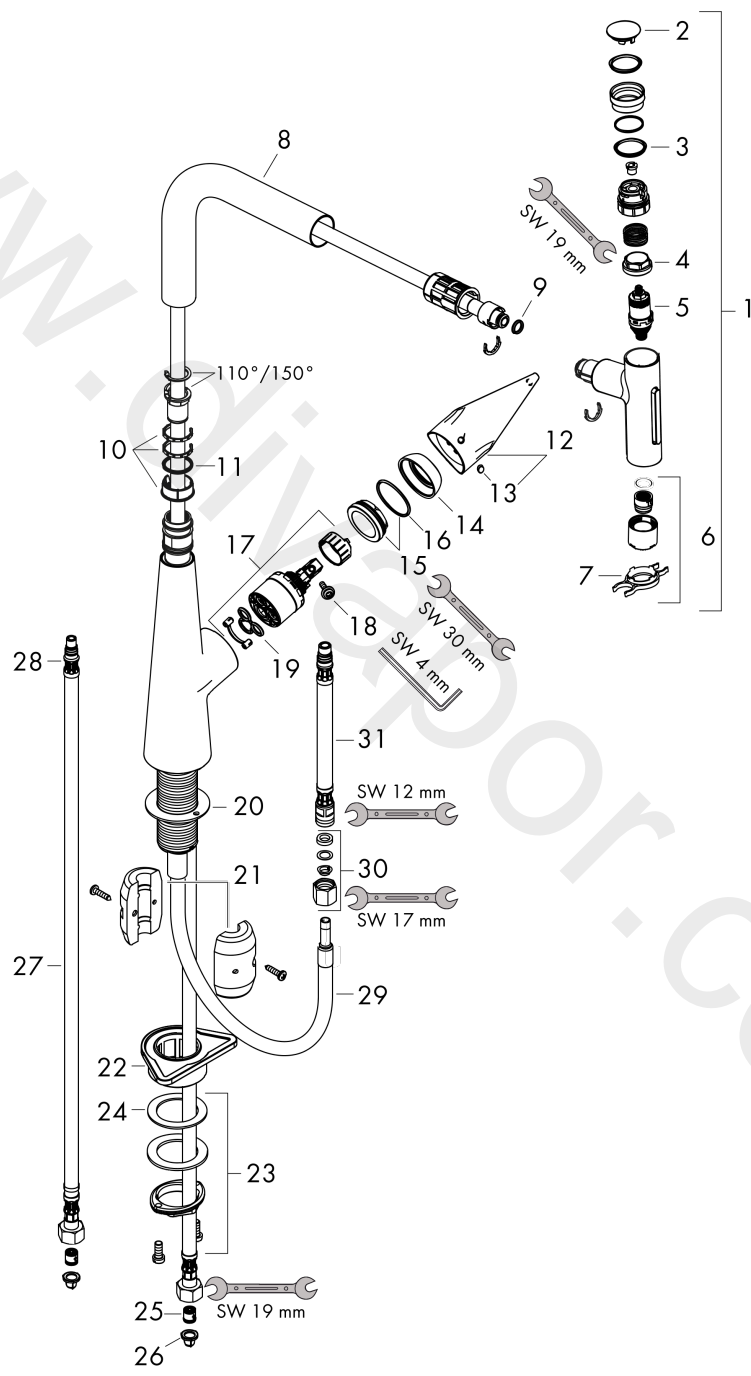

Exploded Drawing

Year of production: >10/19

Talis Select M51

Single lever kitchen mixer 300, pull-out spray, 2jet

Finish: **Stainless Steel Finish** Article Number: **72823800**

Spare part list

Year of production: >10/19

Pos.	Description	Article Number	Price	PU
1	handspray	93412800	£ 420,00	1
2	cover	92566880	£ 20,50	1
3	O-Ring 14x1,5	98201000	£ 3,30	1
4	nut	92567000	£ 20,50	1
5	shut off unit	98463000	£ 51,00	1
6	spray former	93342000	£ 51,00	1
7	service tool	95910000	£ 9,00	1
8	spout cpl.	92583800	£ 137,00	1
9	O-ring 8x2	98112000	£ 3,30	1
10	set of lever collars	98365000	£ 9,00	1
11	O-ring 21x2,5	98211000	£ 3,30	1
12	handle	92581800	£ 96,00	1
13	screw cover	96338000	£ 3,30	1
14	flange	95498800	£ 25,00	1
15	nut	97209000	£ 16,10	1
16	O-Ring 32x2	98193000	£ 3,30	1
17	cartridge, assy	92730000	£ 35,00	1
18	locking screw for handle	95140000	£ 6,10	1
19	seal	95008000	£ 9,00	1
20	seal	92582000	£ 3,30	1
21	weight	92500000	£ 43,00	1
22	support	97523000	£ 6,10	1
23	fixing set (Ø 34)	95049000	£ 16,10	1
24	lever collar	97548000	£ 3,30	1
25	non return valve DW 10	96456000	£ 9,00	1
26	filter packing	95291000	£ 13,30	1
27	connection hose 900 mm M8x0,75 G3/8	95372000	£ 35,00	1
28	O-ring 7x1,5	98422000	£ 3,30	1
29	hose 1,50 m	92569000	£ 79,00	1
30	squeezing connection	96099000	£ 9,00	1
31	connection hose 600 mm M10x1	92568000	£ 64,00	1
a	Grease	90920000	£ 16,10	1