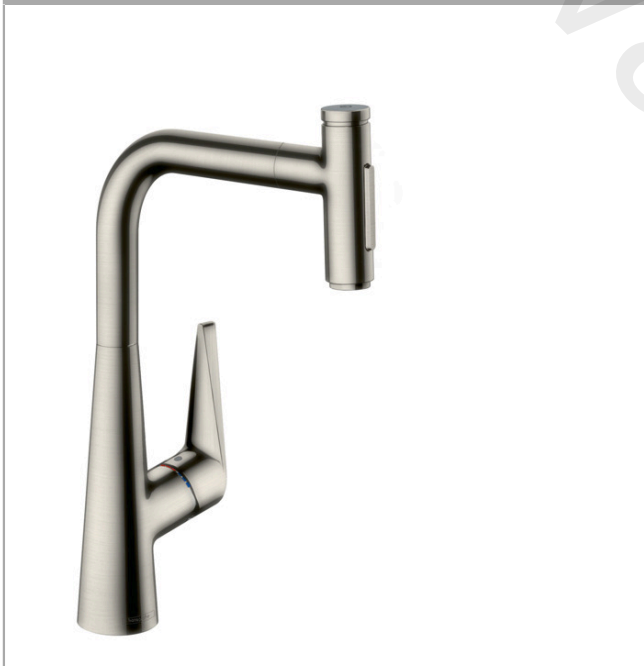

Talis Select M51

Single lever kitchen mixer 300, pull-out spray, 2jet

Finish: **Stainless Steel Finish** Article Number: **72823800**

Description

product features

- ComfortZone 300
- swivel range adjustable in 2 steps to 110° or 150°
- laminar spray, shower spray
- lockable shower spray, spray returns through pressing spray diverter and spray returns automatically through handle closing
- Select button for a comfortable start/stop of the water flow
- MagFit magnetic shower support
- connection dimension: DN15
- maximum flow rate at 3 bar: 8 l/min
- ceramic cartridge
- connection type: G 3/8 connections
- temperature limitation adjustable
- integrated non-return valve
- suitable for continuous flow water heaters
- extension length up to 50 cm

Article Details

Price excl. VAT

747,50 £

Technology

Product image

Scale drawing

Talis Select M51
Single lever kitchen mixer 300, pull-out spray, 2jet
 Finish: **Stainless Steel Finish** Article Number: **72823800**

Exploded Drawing

Year of production: >10/19

Talis Select M51

Single lever kitchen mixer 300, pull-out spray, 2jet

Finish: **Stainless Steel Finish** Article Number: **72823800**

Spare part list

Year of production: >10/19