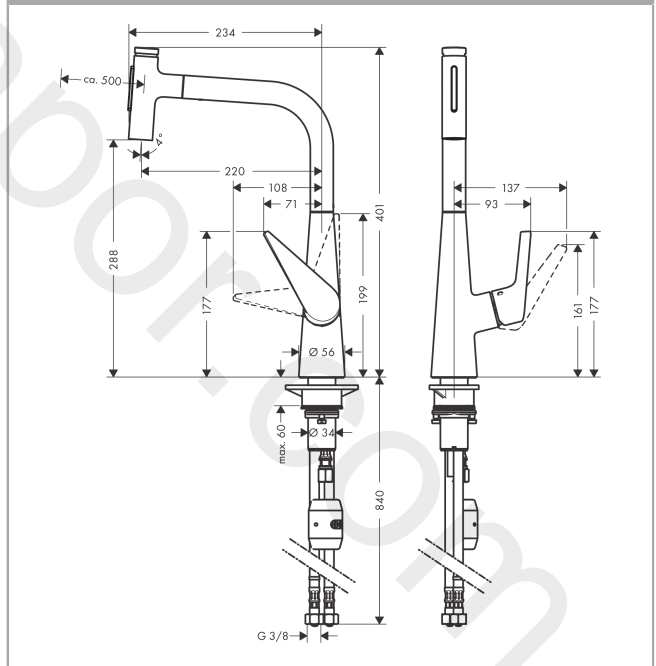

Scale drawing