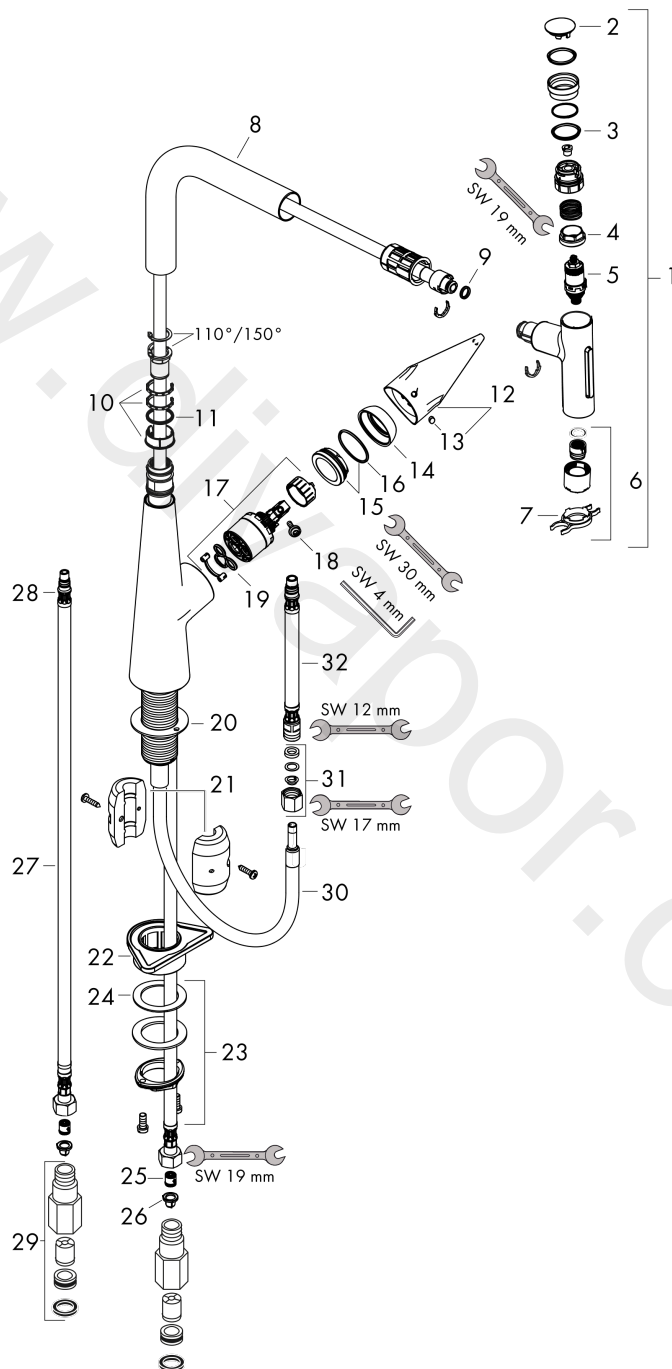

Technology

Product image

Talis Select M51
Single lever kitchen mixer 300, pull-out spray, 2jet
 Finish: **Chrome** Article Number: **72823004**

Exploded Drawing

Year of production: >10/19

Talis Select M51

Single lever kitchen mixer 300, pull-out spray, 2jet

Finish: **Chrome** Article Number: **72823004**

Spare part list

Year of production: >10/19

Pos.	Description	Article Number	Price	PU
1	handspray	93412000	£ 275,00	1
2	cover	92566880	£ 20,50	1
3	O-ring 19x1,5	95962000	£ 3,30	1
4	nut	92567000	£ 20,50	1
5	shut off unit	98463000	£ 51,00	1
6	spray former	93342000	£ 51,00	1
7	service tool	95910000	£ 9,00	1
8	spout cpl.	92583000	£ 79,00	1
9	O-ring 8x2	98112000	£ 3,30	1
10	set of lever collars	98365000	£ 9,00	1
11	O-ring 21x2,5	98211000	£ 3,30	1
12	handle	92581000	£ 51,00	1
13	screw cover	96338000	£ 3,30	1
14	flange	95498000	£ 9,00	1
15	nut	97209000	£ 16,10	1
16	O-Ring 32x2	98193000	£ 3,30	1
17	cartridge, assy	92730000	£ 35,00	1
18	locking screw for handle	95140000	£ 6,10	1
19	seal	95008000	£ 9,00	1
20	seal	92582000	£ 3,30	1
21	weight	98551000	£ 20,50	1
22	support	97523000	£ 6,10	1
23	fixing set (Ø 34)	95049000	£ 16,10	1
24	lever collar	97548000	£ 3,30	1
25	non return valve DW 10	96456000	£ 9,00	1
26	filter packing	95291000	£ 13,30	1
27	connection hose 450 mm M8x0,75 G3/8	95141000	£ 35,00	1
28	O-ring 7x1,5	98422000	£ 3,30	1
29	back flow preventor cartridge	52054625	-	1
30	connection hose 300 mm M10x1	92904000	£ 64,00	1
31	hose 1,50 m	92569000	£ 79,00	1
32	squeezing connection	96099000	£ 9,00	1