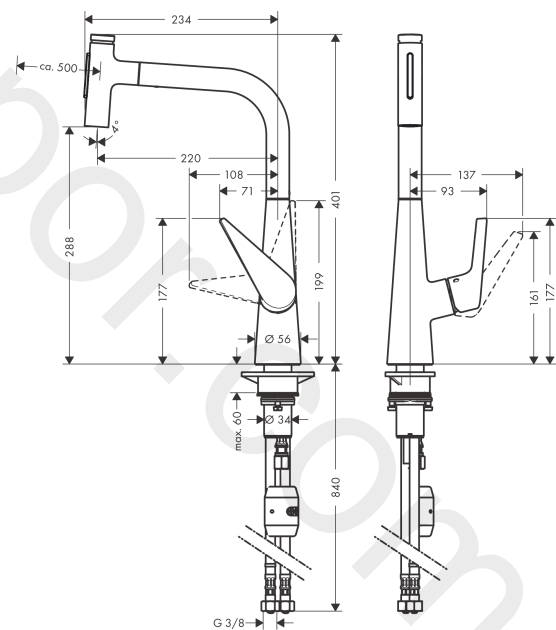

### product features

- ComfortZone 300
- swivel range adjustable in 2 steps to 110° or 150°
- laminar spray, shower spray
- lockable shower spray, spray returns through pressing spray diverter and spray returns automatically through handle closing
- Select button for a comfortable start/stop of the water flow
- MagFit magnetic shower support
- connection dimension: DN15
- maximum flow rate at 3 bar: 8 l/min
- ceramic cartridge
- connection type: G 3/8 connections
- temperature limitation adjustable
- integrated non-return valve
- suitable for continuous flow water heaters
- extension length up to 50 cm

## Scale drawing