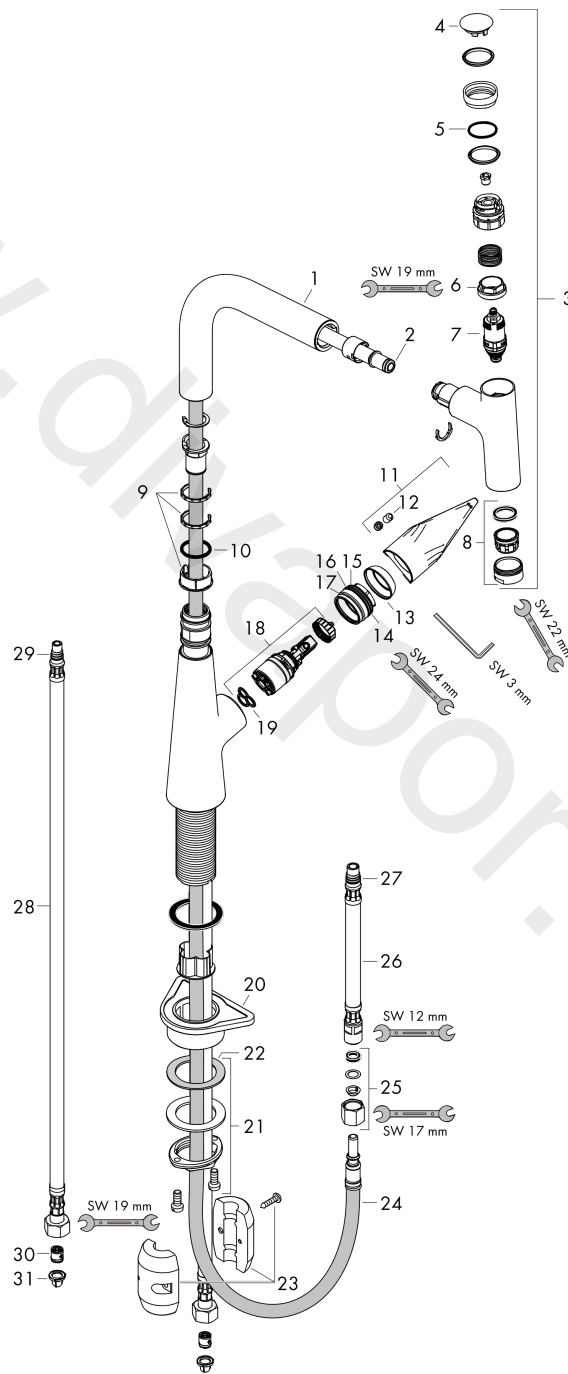

Talis Select M51
Single lever kitchen mixer 220, pull-out spout, 1jet
 Finish: **Stainless Steel Finish** Article Number: **72822800**

Flowchart

www.divapor.com

Talis Select M51
Single lever kitchen mixer 220, pull-out spout, 1jet
 Finish: **Stainless Steel Finish** Article Number: **72822800**

Exploded Drawing

Year of production: >04/19

Talis Select M51**Single lever kitchen mixer 220, pull-out spout, 1jet**Finish: **Stainless Steel Finish** Article Number: **72822800****Spare part list**

Year of production: >04/19

Pos.	Description	Article Number	Price	PU
1	spout cpl.	93175800	£ 224,00	1
2	O-ring 8x2	98112000	£ 3,30	1
3	handspray	93174800	£ 445,00	1
4	cover	92566880	£ 20,50	1
5	O-Ring 14x1,5	98201000	£ 3,30	1
6	nut	92567000	£ 20,50	1
7	shut off unit	98463000	£ 51,00	1
8	aerator M24x1 (15 l/min)	13913000	£ 14,00	1
9	set of lever collars	98365000	£ 9,00	1
10	O-ring 21x2,5	98211000	£ 3,30	1
11	handle	93148800	£ 51,00	1
12	hollow set screw M6x10 DIN 916	96029000	£ 3,30	1
13	flange	98863800	£ 64,00	1
14	nut	98864000	£ 43,00	1
15	O-ring 23x2	98398000	£ 3,30	1
16	O-ring 27x1,5	92527000	£ 13,30	1
17	O-ring 25x1,5	98146000	£ 3,30	1
18	cartridge, assy	97685000	£ 64,00	1
19	seal	98865000	£ 35,00	1
20	support	97523000	£ 6,10	1
21	fixing set (Ø 34)	95049000	£ 16,10	1
22	lever collar	97548000	£ 3,30	1
23	weight	92500000	£ 43,00	1
24	hose 1,50 m	92569000	£ 79,00	1
25	squeezing connection	96099000	£ 9,00	1
26	connection hose 600 mm M10x1	92568000	£ 64,00	1
27	O-ring 8x1,75	97827000	£ 3,30	1
28	connection hose 900 mm M8x0,75 G3/8	95372000	£ 35,00	1
29	O-ring 7x1,5	98422000	£ 3,30	1
30	non return valve DW 10	96456000	£ 9,00	1
31	filter packing	95291000	£ 13,30	1