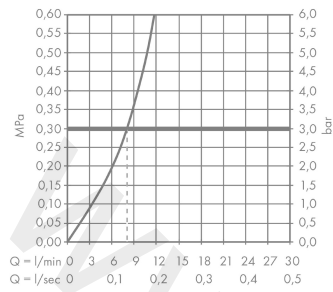

Talis Select M51
Single lever kitchen mixer 220, pull-out spout, 1jet
 Finish: **Stainless Steel Finish** Article Number: **72822800**

Flowchart

www.divapor.com

Talis Select M51
Single lever kitchen mixer 220, pull-out spout, 1jet
 Finish: **Stainless Steel Finish** Article Number: **72822800**

Exploded Drawing

Year of production: >04/19

Talis Select M51**Single lever kitchen mixer 220, pull-out spout, 1jet**Finish: **Stainless Steel Finish** Article Number: **72822800****Spare part list**

Year of production: >04/19