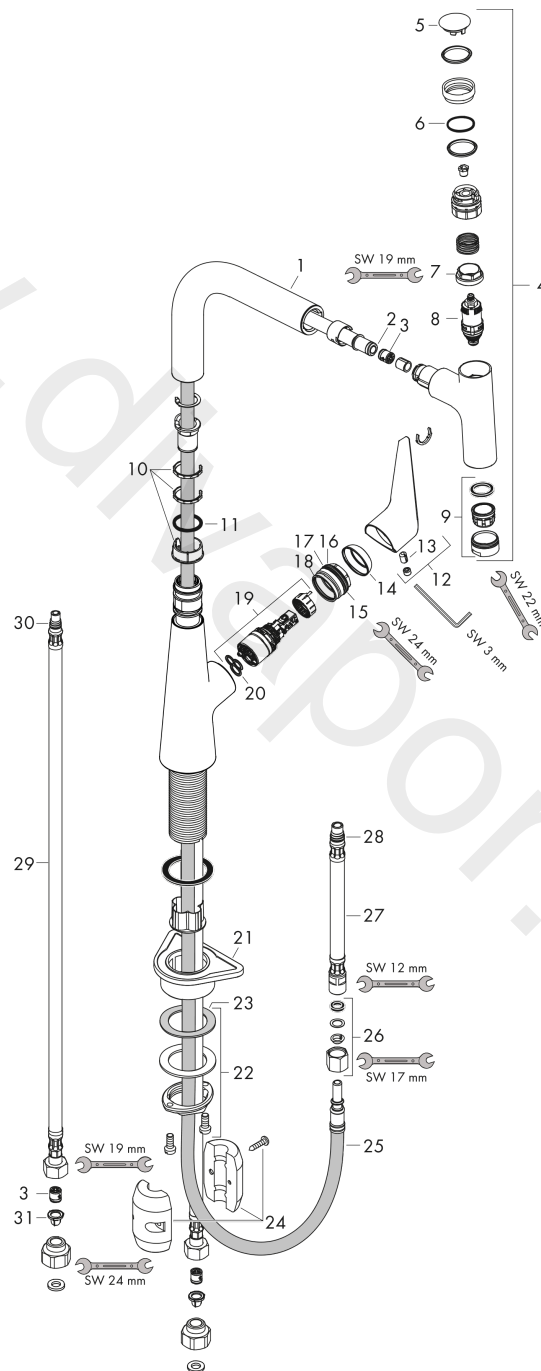

Talis Select M51
Single lever kitchen mixer 220, pull-out spout, 1jet
 Surfaces: Article Number: **72822007**

Exploded Drawing

Year of production: 07/17 - 03/19

Talis Select M51

Single lever kitchen mixer 220, pull-out spout, 1jet

Surfaces: Article Number: **72822007**

Spare part list

Year of production: 07/17 - 03/19

Pos.	Description	Article Number	Price	PU
1	spout cpl.	93175000	£ 137,00	1
2	O-ring 8x2	98112000	£ 3,30	1
3	non return valve DW 10	96456000	£ 9,00	1
4	handspray	93174000	£ 275,00	1
5	cover	92566880	£ 20,50	1
6	O-Ring 14x1,5	98201000	£ 3,30	1
7	nut	92567000	£ 20,50	1
8	shut off unit	98463000	£ 51,00	1
9	aerator M24x1 (15 l/min)	13913000	£ 14,00	1
10	set of lever collars	98365000	£ 9,00	1
11	O-ring 21x2,5	98211000	£ 3,30	1
12	handle	93148000	£ 35,00	1
13	hollow set screw M6x10 DIN 916	96029000	£ 3,30	1
14	flange	98863000	£ 51,00	1
15	nut	98864000	£ 43,00	1
16	O-ring 23x2	98398000	£ 3,30	1
17	O-ring 27x1,5	92527000	£ 13,30	1
18	O-ring 25x1,5	98146000	£ 3,30	1
19	cartridge, assy	97685000	£ 64,00	1
20	seal	98865000	£ 35,00	1
21	support	97523000	£ 6,10	1
22	fixing set (Ø 34)	95049000	£ 16,10	1
23	lever collar	97548000	£ 3,30	1
24	weight	92500000	£ 43,00	1
25	hose 1,50 m	92569000	£ 79,00	1
26	squeezing connection	96099000	£ 9,00	1
27	connection hose 600 mm M10x1	92568000	£ 64,00	1
28	O-ring 8x1,75	97827000	£ 3,30	1
29	connection hose 900 mm M8x0,75 G3/8	95372000	£ 35,00	1
30	O-ring 7x1,5	98422000	£ 3,30	1
31	filter packing	95291000	£ 13,30	1
a	Grease	90920000	£ 16,10	1