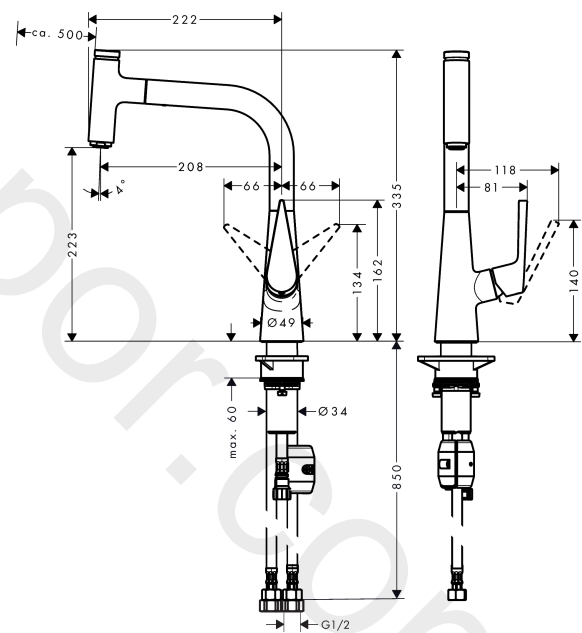

#### product features

- ComfortZone 220
- swivel range adjustable in 2 steps to 110° or 150°
- normal spray
- Select button for a comfortable start/stop of the water flow
- MagFit magnetic shower support
- connection dimension: DN15
- maximum flow rate at 3 bar: 10 l/min
- ceramic cartridge
- connection type: G ½
- temperature limitation adjustable
- integrated non-return valve
- suitable for continuous flow water heaters
- extension length up to 50 cm

### Scale drawing

**Talis Select M51**  
**Single lever kitchen mixer 220, pull-out spout, 1jet**  
 Finish: **Chrome** Article Number: **72822007**

**Flowchart**

www.divapor.com

## Talis Select M51

Single lever kitchen mixer 220, pull-out spout, 1jet

Finish: **Chrome** Article Number: **72822007**

### Spare part list

Year of production: >04/19

Pos.	Description	Article Number	Price	PU
1	spout cpl.	93175000	£ 137,00	1
2	O-ring 8x2	98112000	£ 3,30	1
3	handspray	93174000	£ 275,00	1
4	cover	92566880	£ 20,50	1
5	O-Ring 14x1,5	98201000	£ 3,30	1
6	nut	92567000	£ 20,50	1
7	shut off unit	98463000	£ 51,00	1
8	aerator M24x1 (15 l/min)	13913000	£ 14,00	1
9	set of lever collars	98365000	£ 9,00	1
10	O-ring 21x2,5	98211000	£ 3,30	1
11	handle	93148000	£ 35,00	1
12	hollow set screw M6x10 DIN 916	96029000	£ 3,30	1
13	flange	98863000	£ 51,00	1
14	nut	98864000	£ 43,00	1
15	O-ring 23x2	98398000	£ 3,30	1
16	O-ring 27x1,5	92527000	£ 13,30	1
17	O-ring 25x1,5	98146000	£ 3,30	1
18	cartridge, assy	97685000	£ 64,00	1
19	seal	98865000	£ 35,00	1
20	support	97523000	£ 6,10	1
21	fixing set (Ø 34)	95049000	£ 16,10	1
22	lever collar	97548000	£ 3,30	1
23	weight	92500000	£ 43,00	1
24	hose 1,50 m	92569000	£ 79,00	1
25	squeezing connection	96099000	£ 9,00	1
26	connection hose 600 mm M10x1	92568000	£ 64,00	1
27	O-ring 8x1,75	97827000	£ 3,30	1
28	connection hose 900 mm M8x0,75 G3/8	95372000	£ 35,00	1
29	O-ring 7x1,5	98422000	£ 3,30	1
30	non return valve DW 10	96456000	£ 9,00	1
31	filter packing	95291000	£ 13,30	1
a	Grease	90920000	£ 16,10	1