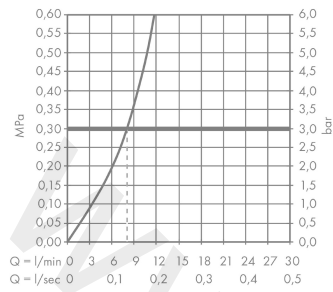

Article Details

Price excl. VAT

479,17 £

Technology

Product image

Scale drawing

Talis Select M51
Single lever kitchen mixer 220, pull-out spout, 1jet
 Finish: **Chrome** Article Number: **72822000**

Flowchart

Q - l/min 0 3 6 9 12 15 18 21 24 27 30
 Q - l/sec 0 0,1 0,2 0,3 0,4 0,5

Talis Select M51
Single lever kitchen mixer 220, pull-out spout, 1jet
 Finish: **Chrome** Article Number: **72822000**

Exploded Drawing