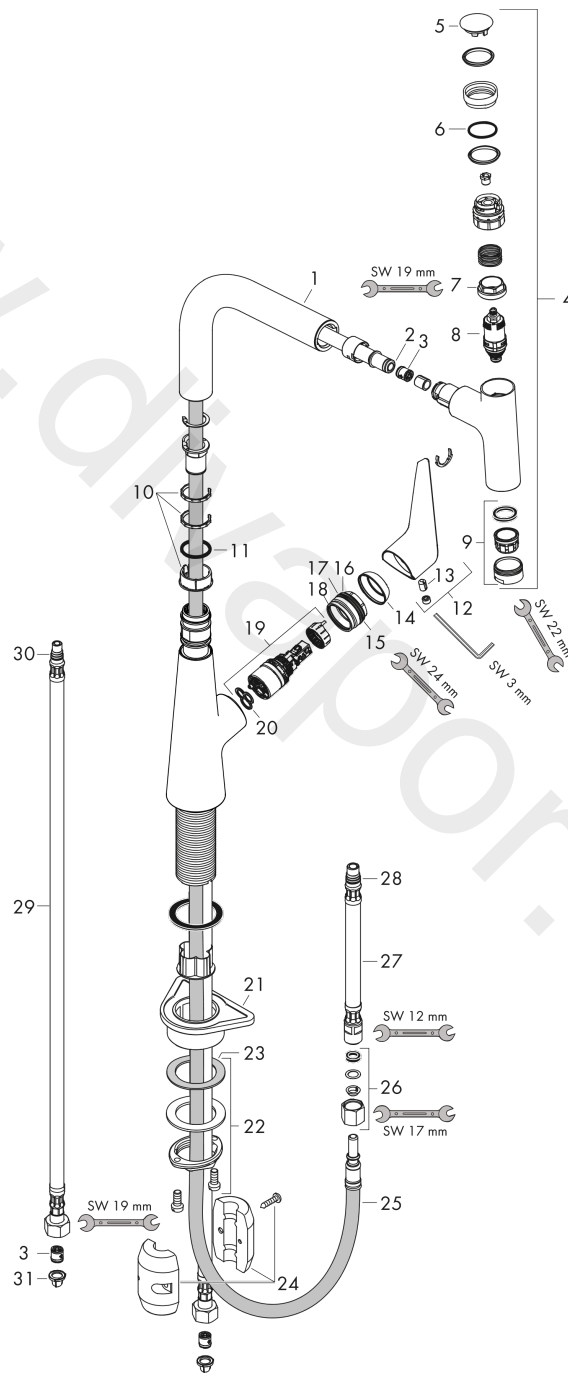

**Talis Select M51**  
**Single lever kitchen mixer 220, pull-out spout, 1jet**  
 Surfaces: Article Number: **72822000**

Exploded Drawing

Year of production: 01/17 - 03/19

## Talis Select M51

Single lever kitchen mixer 220, pull-out spout, 1jet

Surfaces: Article Number: 72822000

### Spare part list

Year of production: 01/17 - 03/19

Pos.	Description	Article Number	Price	PU
1	spout cpl.	93175000	£ 137,00	1
2	O-ring 8x2	98112000	£ 3,30	1
3	non return valve DW 10	96456000	£ 9,00	1
4	handspray	93174000	£ 275,00	1
5	cover	92566880	£ 20,50	1
6	O-Ring 14x1,5	98201000	£ 3,30	1
7	nut	92567000	£ 20,50	1
8	shut off unit	98463000	£ 51,00	1
9	aerator M24x1 (15 l/min)	13913000	£ 14,00	1
10	set of lever collars	98365000	£ 9,00	1
11	O-ring 21x2,5	98211000	£ 3,30	1
12	handle	93148000	£ 35,00	1
13	hollow set screw M6x10 DIN 916	96029000	£ 3,30	1
14	flange	98863000	£ 51,00	1
15	nut	98864000	£ 43,00	1
16	O-ring 23x2	98398000	£ 3,30	1
17	O-ring 27x1,5	92527000	£ 13,30	1
18	O-ring 25x1,5	98146000	£ 3,30	1
19	cartridge, assy	97685000	£ 64,00	1
20	seal	98865000	£ 35,00	1
21	support	97523000	£ 6,10	1
22	fixing set (Ø 34)	95049000	£ 16,10	1
23	lever collar	97548000	£ 3,30	1
24	weight	92500000	£ 43,00	1
25	hose 1,50 m	92569000	£ 79,00	1
26	squeezing connection	96099000	£ 9,00	1
27	connection hose 600 mm M10x1	92568000	£ 64,00	1
28	O-ring 8x1,75	97827000	£ 3,30	1
29	connection hose 900 mm M8x0,75 G3/8	95372000	£ 35,00	1
30	O-ring 7x1,5	98422000	£ 3,30	1
31	filter packing	95291000	£ 13,30	1