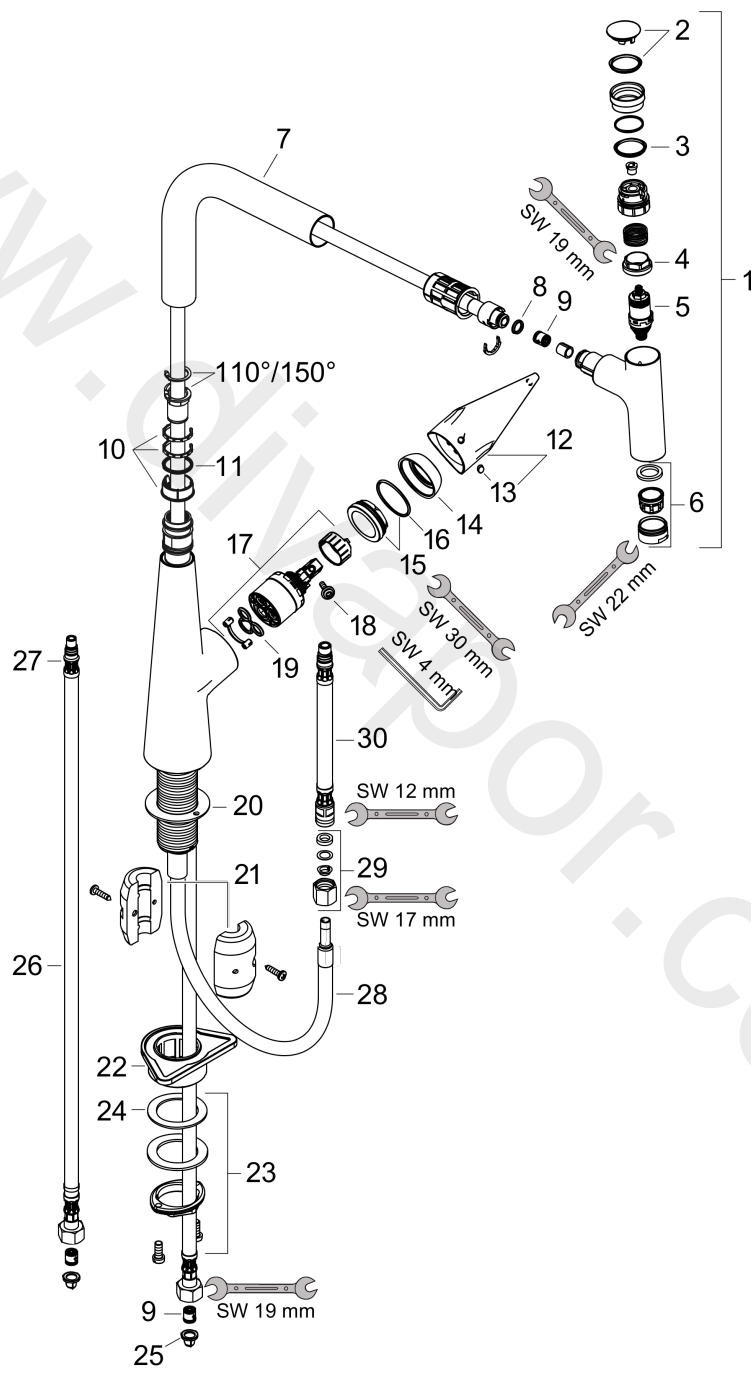

Talis Select M51
Single lever kitchen mixer 300, pull-out spout, 1jet
 Surfaces: Article Number: **72821800**

Exploded Drawing

Year of production: 09/17 - 03/19

Talis Select M51

Single lever kitchen mixer 300, pull-out spout, 1jet

Surfaces: Article Number: **72821800**

Spare part list

Year of production: 09/17 - 03/19

Pos.	Description	Article Number	Price	PU
1	handspray	92570800	£ 445,00	1
2	cover	92566880	£ 20,50	1
3	O-Ring 14x1,5	98201000	£ 3,30	1
4	nut	92567000	£ 20,50	1
5	shut off unit	98463000	£ 51,00	1
6	aerator M24x1 (25 l/min)	13956000	£ 9,00	1
7	spout cpl.	92583800	£ 137,00	1
8	O-ring 8x2	98112000	£ 3,30	1
9	non return valve DW 10	96456000	£ 9,00	1
10	set of lever collars	98365000	£ 9,00	1
11	O-ring 21x2,5	98211000	£ 3,30	1
12	handle	92581800	£ 96,00	1
13	screw cover	96338000	£ 3,30	1
14	flange	95498800	£ 25,00	1
15	nut	97209000	£ 16,10	1
16	O-Ring 32x2	98193000	£ 3,30	1
17	cartridge, assy	92730000	£ 35,00	1
18	locking screw for handle	95140000	£ 6,10	1
19	seal	95008000	£ 9,00	1
20	seal	92582000	£ 3,30	1
21	weight	92500000	£ 43,00	1
22	support	97523000	£ 6,10	1
23	fixing set (Ø 34)	95049000	£ 16,10	1
24	lever collar	97548000	£ 3,30	1
25	filter packing	95291000	£ 13,30	1
26	connection hose 900 mm M8x0,75 G3/8	95372000	£ 35,00	1
27	O-ring 7x1,5	98422000	£ 3,30	1
28	hose 1,50 m	92569000	£ 79,00	1
29	squeezing connection	96099000	£ 9,00	1
30	connection hose 600 mm M10x1	92568000	£ 64,00	1