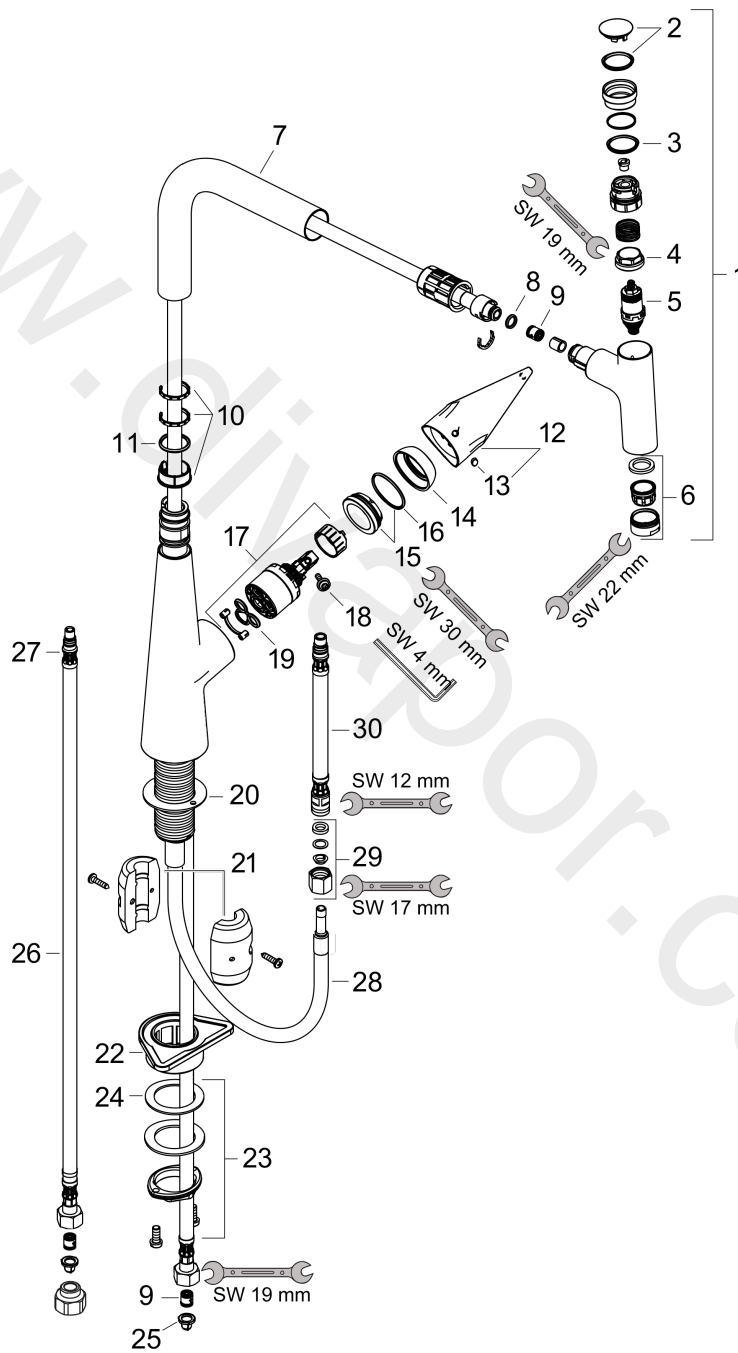

Talis Select M51
Single lever kitchen mixer 300, pull-out spout, 1jet
 Surfaces: Article Number: **72821800**

Exploded Drawing

Year of production: **06/15 - 08/17**

Talis Select M51**Single lever kitchen mixer 300, pull-out spout, 1jet**Surfaces: Article Number: **72821800****Spare part list**Year of production: **06/15 - 08/17**

Pos.	Description	Article Number	Price	PU
1	handspray	92570800	£ 445,00	1
2	cover	92566880	£ 20,50	1
3	O-Ring 14x1,5	98201000	£ 3,30	1
4	nut	92567000	£ 20,50	1
5	shut off unit	98463000	£ 51,00	1
6	aerator M24x1 (25 l/min)	13956000	£ 9,00	1
7	spout cpl.	92583800	£ 137,00	1
8	O-ring 8x2	98112000	£ 3,30	1
9	non return valve DW 10	96456000	£ 9,00	1
10	set of lever collars	98365000	£ 9,00	1
11	O-ring 21x2,5	98211000	£ 3,30	1
12	handle	92581800	£ 96,00	1
13	screw cover	96338000	£ 3,30	1
14	flange	95498800	£ 25,00	1
15	nut	97209000	£ 16,10	1
16	O-Ring 32x2	98193000	£ 3,30	1
17	cartridge, assy	92730000	£ 35,00	1
18	locking screw for handle	95140000	£ 6,10	1
19	seal	95008000	£ 9,00	1
20	seal	92582000	£ 3,30	1
21	weight	92500000	£ 43,00	1
22	support	97523000	£ 6,10	1
23	fixing set (Ø 34)	95049000	£ 16,10	1
24	lever collar	97548000	£ 3,30	1
25	filter packing	95291000	£ 13,30	1
26	connection hose 900 mm M8x0,75 G3/8	95372000	£ 35,00	1
27	O-ring 7x1,5	98422000	£ 3,30	1
28	hose 1,50 m	92569000	£ 79,00	1
29	squeezing connection	96099000	£ 9,00	1
30	connection hose 600 mm M10x1	92568000	£ 64,00	1