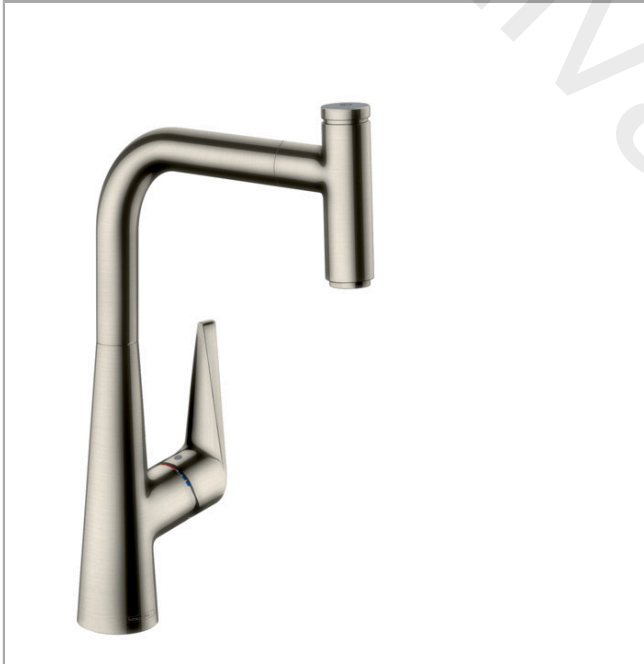

Talis Select M51

Single lever kitchen mixer 300, pull-out spout, 1jet

Finish: **Stainless Steel Finish** Article Number: **72821800**

Description

product features

- ComfortZone 300
- swivel range adjustable in 2 steps to 110° or 150°
- normal spray
- Select button for a comfortable start/stop of the water flow
- MagFit magnetic shower support
- quick connect hose
- connection dimension: DN15
- maximum flow rate at 3 bar: 8 l/min
- ceramic cartridge
- connection type: G 3/8 connections
- temperature limitation adjustable
- integrated non-return valve
- suitable for continuous flow water heaters
- extension length up to 50 cm

Article Details

Price excl. VAT

747,50 £

Technology

Product image

Scale drawing

Talis Select M51
Single lever kitchen mixer 300, pull-out spout, 1jet
 Finish: **Stainless Steel Finish** Article Number: **72821800**

Flowchart

Talis Select M51
Single lever kitchen mixer 300, pull-out spout, 1jet
 Finish: **Stainless Steel Finish** Article Number: **72821800**

Exploded Drawing

Year of production: >04/19

Talis Select M51**Single lever kitchen mixer 300, pull-out spout, 1jet**Finish: **Stainless Steel Finish** Article Number: **72821800****Spare part list**