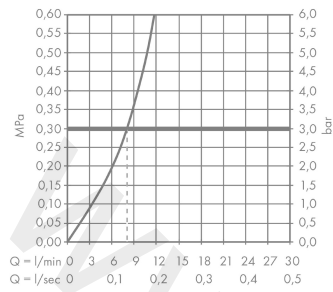

Talis Select M51
Single lever kitchen mixer 300, pull-out spout, 1jet
Finish: **Stainless Steel Finish** Article Number: **72821800**

Flowchart