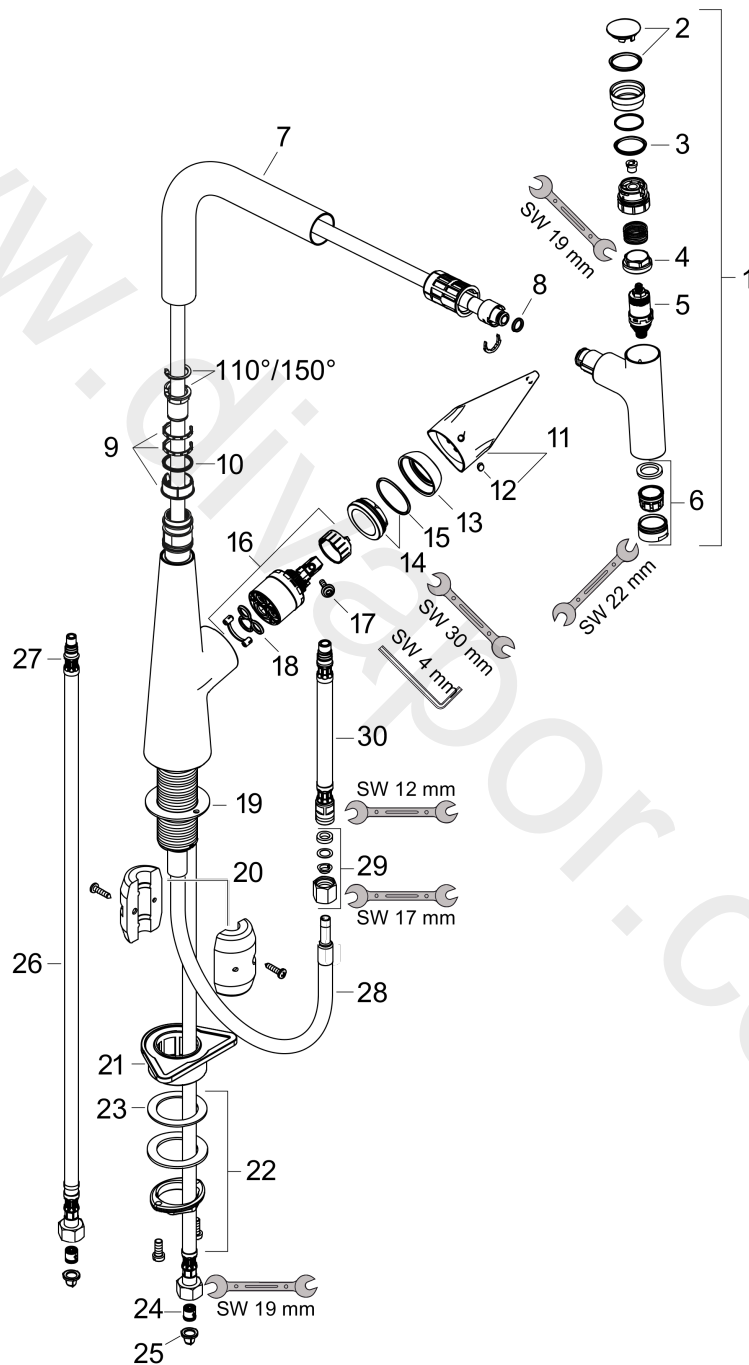

Flowchart

Talis Select M51
Single lever kitchen mixer 300, pull-out spout, 1jet
 Finish: **Stainless Steel Finish** Article Number: **72821800**

Exploded Drawing

Year of production: >04/19

Talis Select M51**Single lever kitchen mixer 300, pull-out spout, 1jet**Finish: **Stainless Steel Finish** Article Number: **72821800****Spare part list**

Year of production: >04/19

Pos.	Description	Article Number	Price	PU
1	handspray	92570800	£ 445,00	1
2	cover	92566000	£ 16,10	1
3	O-Ring 14x1,5	98201000	£ 3,30	1
4	nut	92567000	£ 20,50	1
5	shut off unit	98463000	£ 51,00	1
6	aerator M24x1 (25 l/min)	13956000	£ 9,00	1
7	spout cpl.	92583800	£ 137,00	1
8	O-ring 8x2	98112000	£ 3,30	1
9	set of lever collars	98365000	£ 9,00	1
10	O-ring 21x2,5	98211000	£ 3,30	1
11	handle	92581800	£ 96,00	1
12	screw cover	96338000	£ 3,30	1
13	flange	95498800	£ 25,00	1
14	nut	97209000	£ 16,10	1
15	O-Ring 32x2	98193000	£ 3,30	1
16	cartridge, assy	92730000	£ 35,00	1
17	locking screw for handle	95140000	£ 6,10	1
18	seal	95008000	£ 9,00	1
19	seal	92582000	£ 3,30	1
20	weight	92500000	£ 43,00	1
21	support	97523000	£ 6,10	1
22	fixing set (Ø 34)	95049000	£ 16,10	1
23	lever collar	97548000	£ 3,30	1
24	non return valve DW 10	96456000	£ 9,00	1
25	filter packing	95291000	£ 13,30	1
26	connection hose 900 mm M8x0,75 G3/8	95372000	£ 35,00	1
27	O-ring 7x1,5	98422000	£ 3,30	1
28	hose 1,50 m	92569000	£ 79,00	1
29	squeezing connection	96099000	£ 9,00	1
30	connection hose 600 mm M10x1	92568000	£ 64,00	1