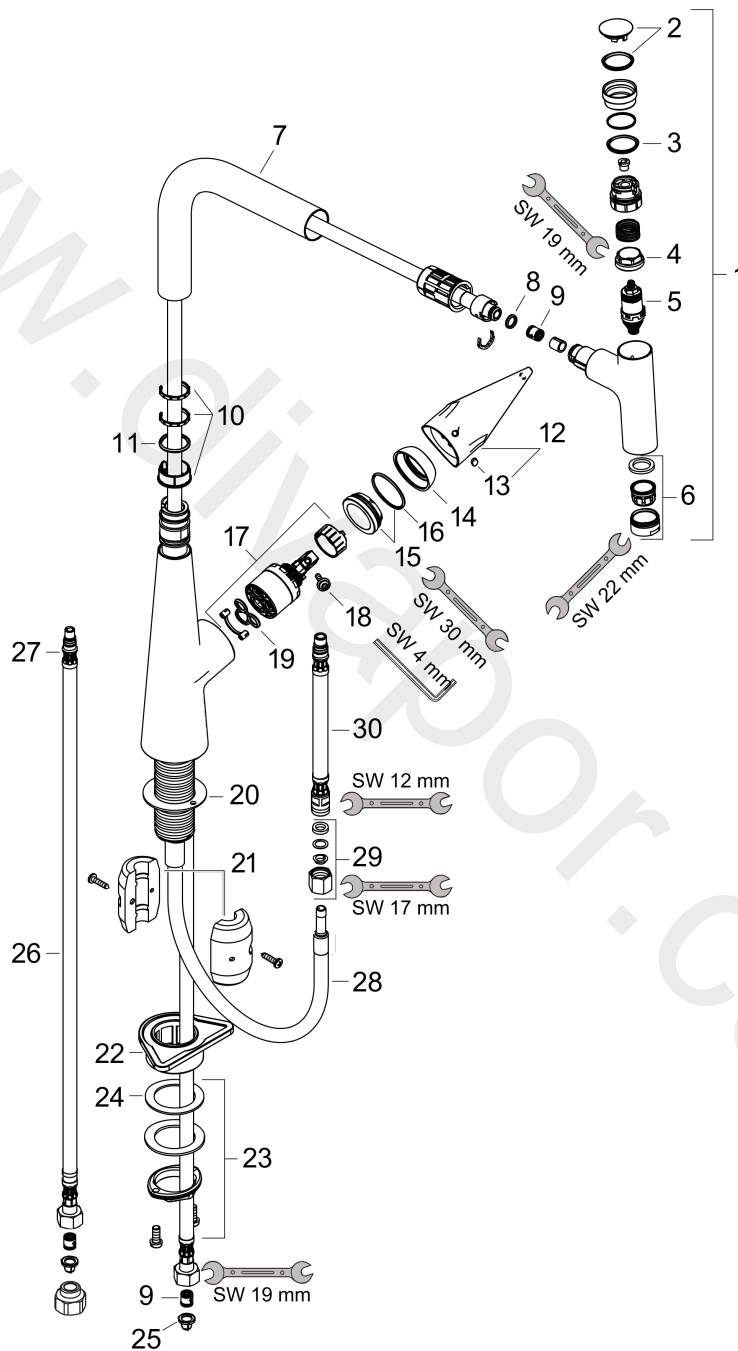

**Talis Select M51**  
**Single lever kitchen mixer 300, pull-out spout, 1jet**  
 Surfaces: Article Number: **72821000**

Exploded Drawing

Year of production: 06/15 - 08/17

**Talis Select M51****Single lever kitchen mixer 300, pull-out spout, 1jet**Surfaces: Article Number: **72821000****Spare part list**Year of production: **06/15 - 08/17**