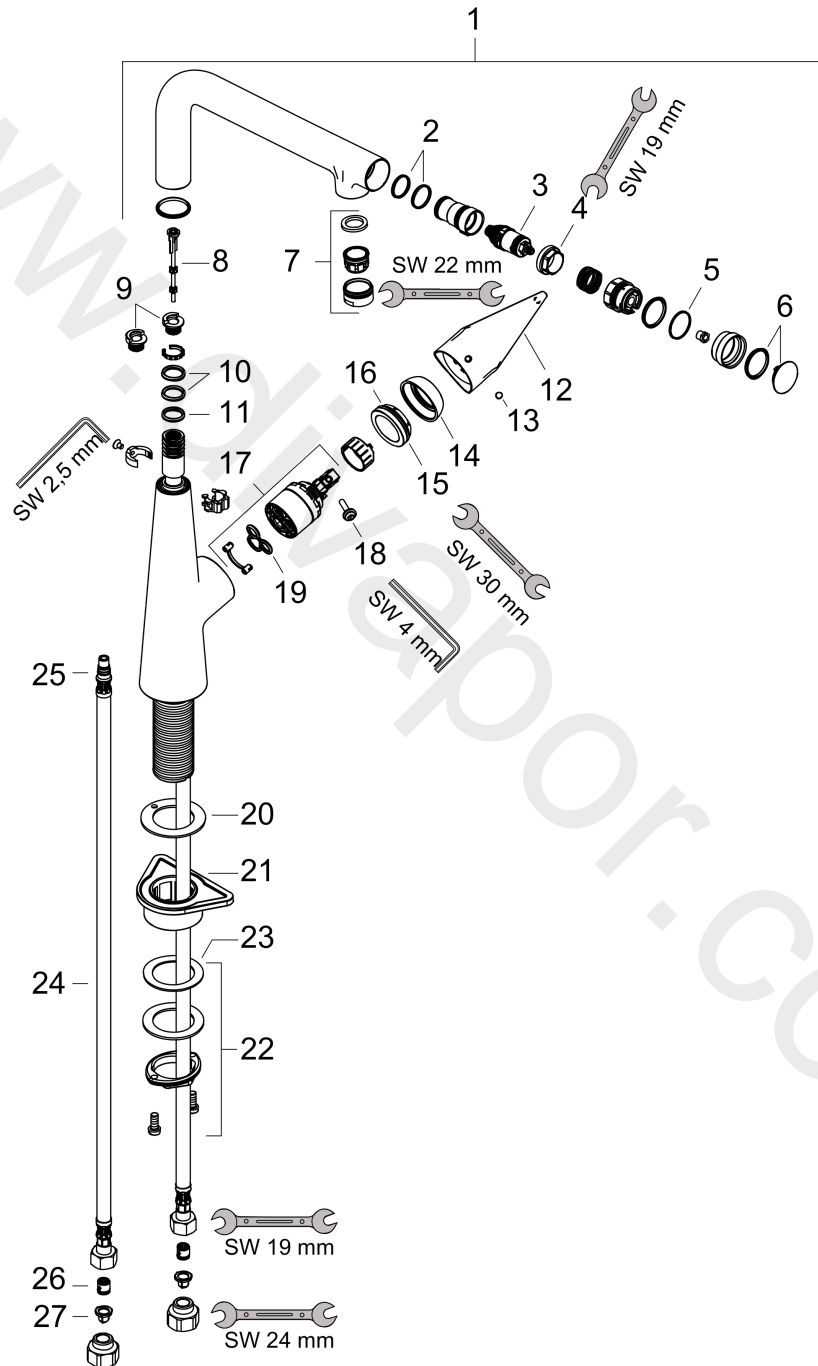

Talis Select M51
Single lever kitchen mixer 300, 1jet
 Surfaces: Article Number: **72820007**

Exploded Drawing

Year of production: **01/17 - 06/22**

Talis Select M51**Single lever kitchen mixer 300, 1jet**Surfaces: Article Number: **72820007****Spare part list**Year of production: **01/17 - 06/22**

Pos.	Description	Article Number	Price	PU
1	spout cpl.	92695000	£ 370,00	1
2	O-ring 17x1,5	98137000	£ 3,30	1
3	shut off unit	98463000	£ 51,00	1
4	nut	92567000	£ 20,50	1
5	O-ring 19x1,5	95962000	£ 3,30	1
6	cover	92566000	£ 16,10	1
7	aerator laminar M24x1 (15 l/min)	92517000	£ 20,50	1
8	tappet	92505000	£ 6,10	1
9	set of locating rings (110° / 150°)	98486000	£ 16,10	1
10	O-Ring 14x2,5	98189000	£ 3,30	1
11	O-ring 11x3	92481000	£ 3,30	1
12	handle	92581000	£ 51,00	1
13	screw cover	96338000	£ 3,30	1
14	flange	95498000	£ 9,00	1
15	nut	97209000	£ 16,10	1
16	O-Ring 32x2	98193000	£ 3,30	1
17	cartridge, assy	92730000	£ 35,00	1
18	locking screw for handle	95140000	£ 6,10	1
19	seal	95008000	£ 9,00	1
20	seal	92582000	£ 3,30	1
21	support	97523000	£ 6,10	1
22	fixing set (Ø 34)	95049000	£ 16,10	1
23	lever collar	97548000	£ 3,30	1
24	connection hose 900 mm M8x0,75 G3/8	95372000	£ 35,00	1
25	O-ring 7x1,5	98422000	£ 3,30	1
26	non return valve DW 10	96456000	£ 9,00	1
27	filter packing	95291000	£ 13,30	1