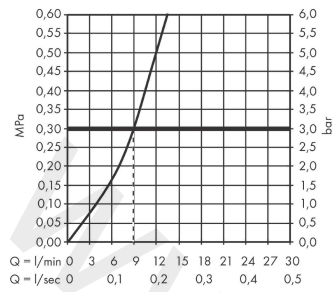

Talis Select M51
Single lever kitchen mixer 300, 1jet
Finish: **Chrome** Article Number: **72820000**

Flowchart