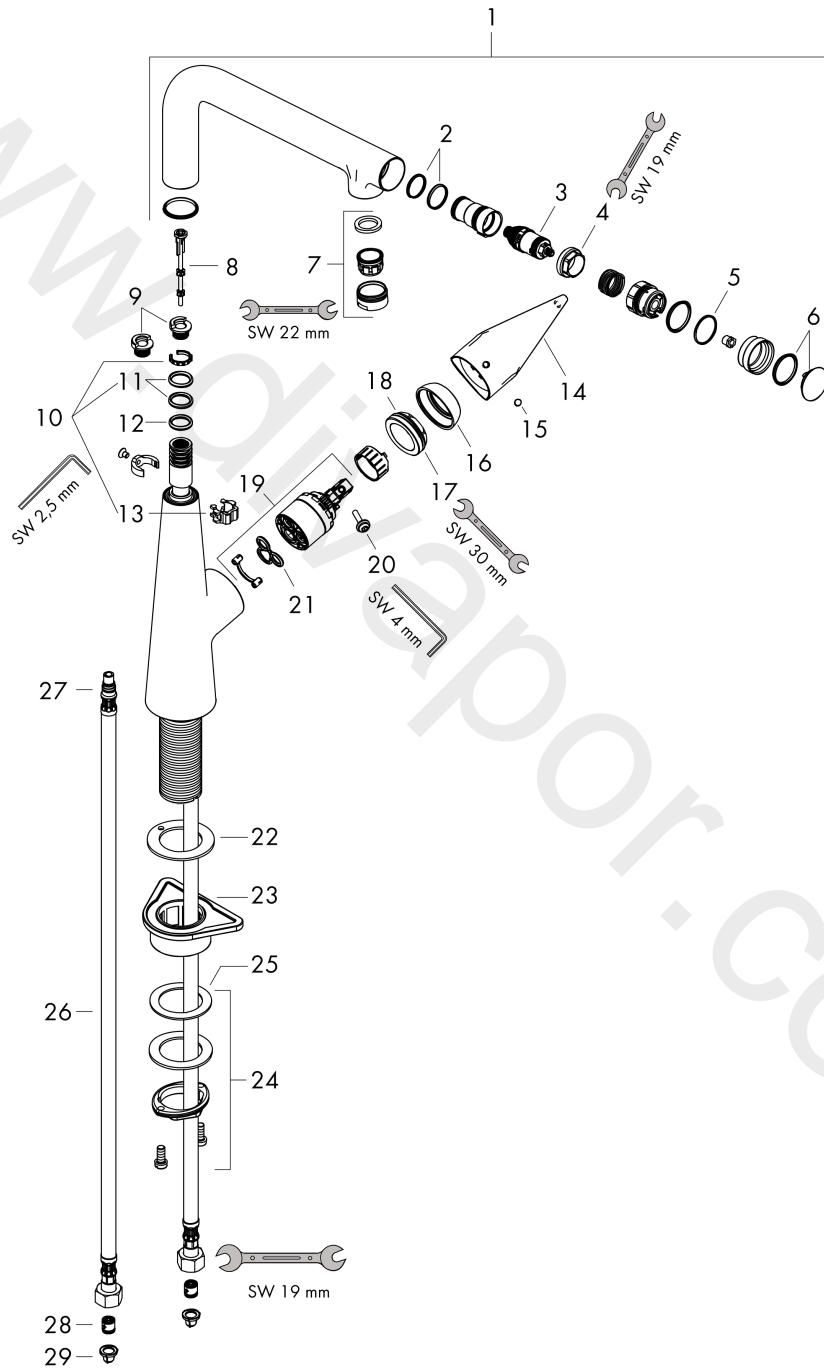

Talis Select M51
Single lever kitchen mixer 300, 1jet
 Finish: **Chrome** Article Number: **72820000**

Description

product features

- ComfortZone 300
- I-spout
- swivel range adjustable in 3 steps 110°, 150° or 360°
- normal spray
- Select button for a comfortable start/stop of the water flow
- connection dimension: DN15
- maximum flow rate at 3 bar: 9 l/min
- ceramic cartridge
- connection type: G 3/8 connections
- temperature limitation adjustable
- integrated non-return valve
- suitable for continuous flow water heaters
- WRAS 2007075
- WRAS 2007075 - Approval letter

Flowchart

Talis Select M51
 Single lever kitchen mixer 300, 1jet
 Finish: **Chrome** Article Number: **72820000**

Exploded Drawing

Year of production: >06/15

Talis Select M51

Single lever kitchen mixer 300, 1jet

Finish: **Chrome** Article Number: **72820000**

Spare part list

Year of production: >06/15

Pos.	Description	Article Number	Price	PU
1	spout cpl.	92695000	£ 370,00	1
2	O-ring 17x1,5	98137000	£ 3,30	1
3	shut off unit	98463000	£ 51,00	1
4	nut	92567000	£ 20,50	1
5	O-ring 19x1,5	95962000	£ 3,30	1
6	cover	92566880	£ 20,50	1
7	aerator laminar M24x1 (15 l/min)	92517000	£ 20,50	1
8	tappet	92505000	£ 6,10	1
9	set of locating rings (110° / 150°)	98486000	£ 16,10	1
10	sealing set	92646000	£ 20,50	1
11	O-Ring 14x2,5	98189000	£ 3,30	1
12	O-ring 11x3	92481000	£ 3,30	1
13	axialring	97558000	£ 3,30	1
14	handle	92581000	£ 51,00	1
15	screw cover	96338000	£ 3,30	1
16	flange	95498000	£ 9,00	1
17	nut	97209000	£ 16,10	1
18	O-Ring 32x2	98193000	£ 3,30	1
19	cartridge, assy	92730000	£ 35,00	1
20	locking screw for handle	95140000	£ 6,10	1
21	seal	95008000	£ 9,00	1
22	seal	92582000	£ 3,30	1
23	support	97523000	£ 6,10	1
24	fixing set (Ø 34)	95049000	£ 16,10	1
25	lever collar	97548000	£ 3,30	1
26	connection hose 900 mm M8x0,75 G3/8	95372000	£ 35,00	1
27	O-ring 7x1,5	98422000	£ 3,30	1
28	non return valve DW 10	96456000	£ 9,00	1
29	filter packing	95291000	£ 13,30	1