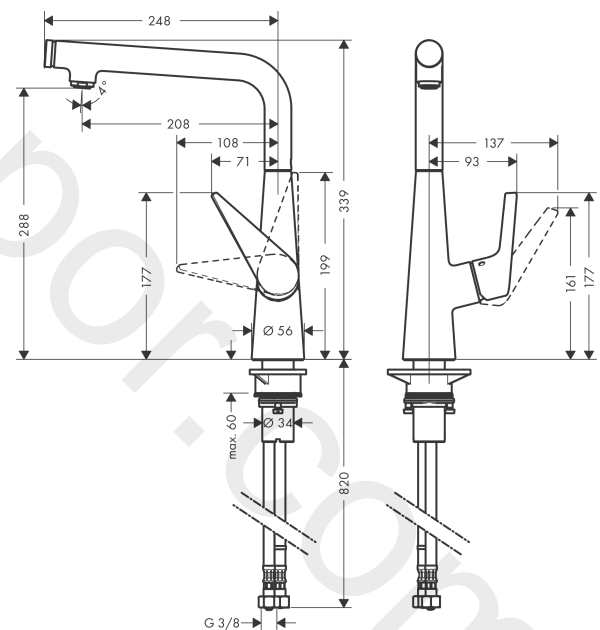

Scale drawing