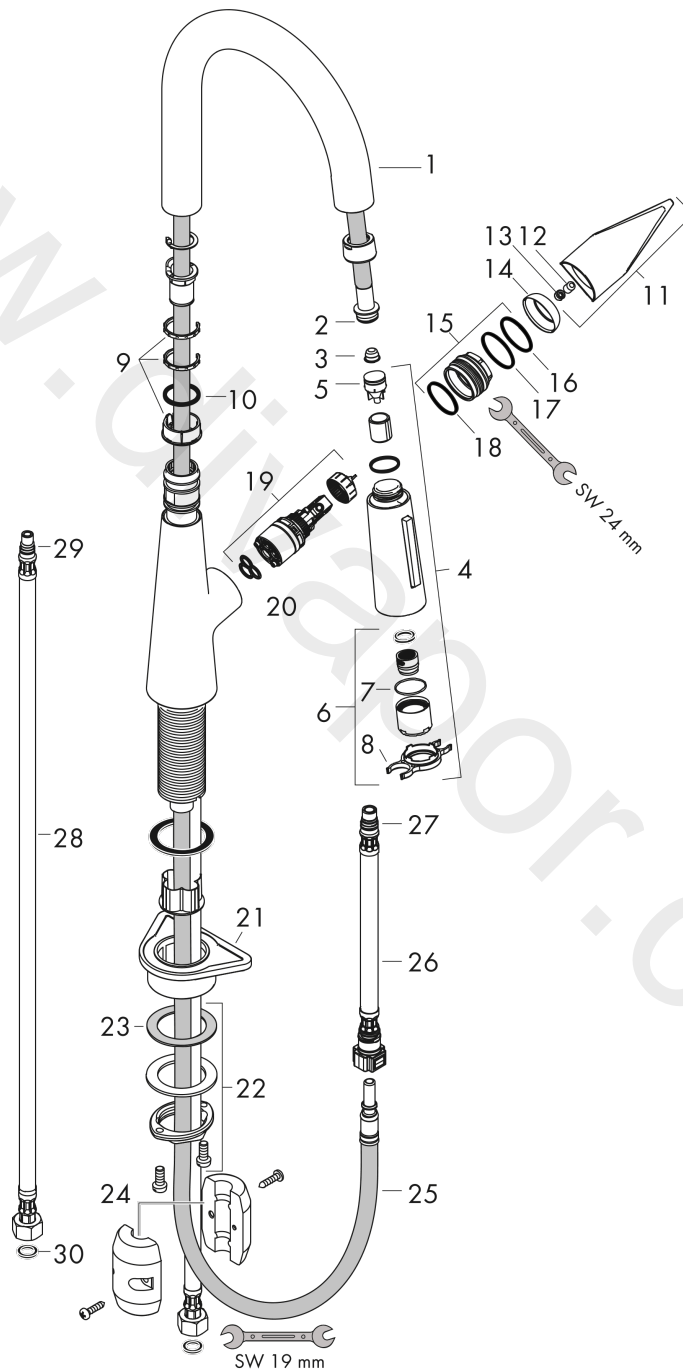

Finish: **Stainless Steel Finish** Article Number: **72815800**

Flowchart

Talis M51
Single lever kitchen mixer 160, pull-out spray, 2jet
 Finish: **Stainless Steel Finish** Article Number: **72815800**

Exploded Drawing

Year of production: >04/19

Talis M51**Single lever kitchen mixer 160, pull-out spray, 2jet**Finish: **Stainless Steel Finish** Article Number: **72815800****Spare part list**

Year of production: >04/19

Pos.	Description	Article Number	Price	PU
1	spout cpl.	93159800	£ 224,00	1
2	O-ring 11x2	98127000	£ 3,30	1
3	filter	97735000	£ 3,30	1
4	handspray	92732800	£ 224,00	1
5	non return valve	96737000	£ 35,00	1
6	aerator laminar M22x1 (15 l/min)	95909000	£ 51,00	1
7	O-ring 20x1	98140000	£ 3,30	1
8	service tool	95910000	£ 9,00	1
9	set of lever collars	98365000	£ 9,00	1
10	O-ring 21x2,5	98211000	£ 3,30	1
11	handle	93148800	£ 51,00	1
12	hollow set screw M6x10 DIN 916	96029000	£ 3,30	1
13	screw cover	95704000	£ 3,30	1
14	flange	95493800	£ 35,00	1
15	nut	98864000	£ 43,00	1
16	O-ring 23x2	98398000	£ 3,30	1
17	O-ring 27x1,5	92527000	£ 13,30	1
18	O-ring 25x1,5	98146000	£ 3,30	1
19	cartridge, assy	97685000	£ 64,00	1
20	seal	98865000	£ 35,00	1
21	support	97523000	£ 6,10	1
22	fixing set (Ø 34)	95049000	£ 16,10	1
23	lever collar	97548000	£ 3,30	1
24	weight	98551000	£ 20,50	1
25	hose 1,50 m	95507000	£ 79,00	1
26	connection hose 600 mm M10x1	95561000	£ 25,00	1
27	O-ring 8x1,75	97827000	£ 3,30	1
28	connection hose 900 mm M8x0,75 G3/8	96316000	£ 43,00	1
29	O-ring 7x1,5	98422000	£ 3,30	1
30	sealing set	95581000	£ 6,10	1