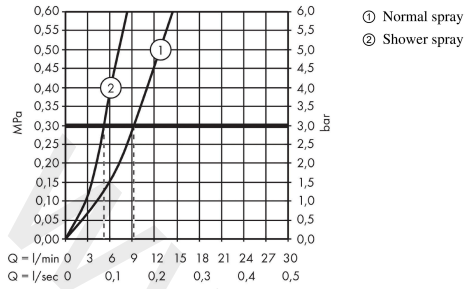

Talis M51

Single lever kitchen mixer 160, pull-out spray, 2jet

Finish: **Stainless Steel Finish** Article Number: **72815800**

Description

product features

- ComfortZone 160
- swivel range adjustable in 2 steps to 110° or 150°
- laminar spray, shower spray
- lockable shower spray, spray returns through pressing spray diverter
- MagFit magnetic shower support
- quick connect hose
- connection dimension: DN15
- maximum flow rate at 3 bar: 9 l/min
- ceramic cartridge
- connection type: G 3/8 connections
- temperature limitation adjustable
- integrated non-return valve
- suitable for continuous flow water heaters
- extension length up to 50 cm

Article Details

Price excl. VAT

509,20 £

Technology

Product image

Scale drawing

Talis M51

Single lever kitchen mixer 160, pull-out spray, 2jet

Finish: **Stainless Steel Finish** Article Number: **72815800**

Flowchart

Talis M51
Single lever kitchen mixer 160, pull-out spray, 2jet
 Finish: **Stainless Steel Finish** Article Number: **72815800**

Exploded Drawing