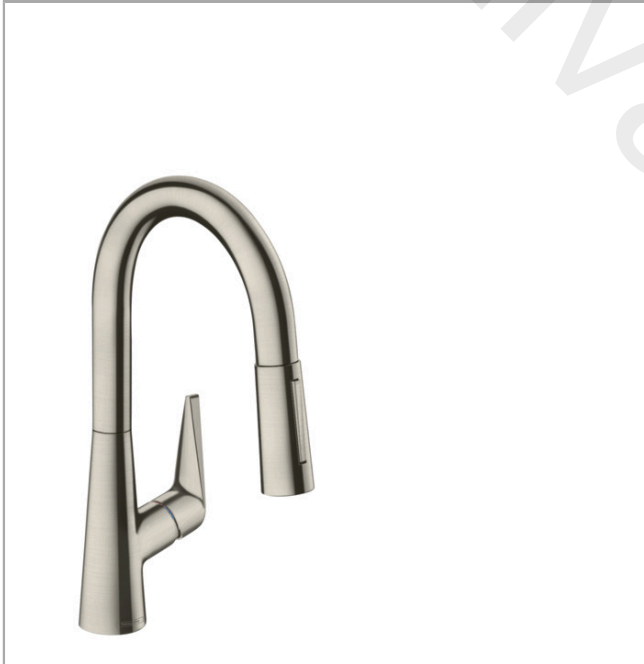

Talis M51

Single lever kitchen mixer 160, pull-out spray, 2jet

Finish: **Stainless Steel Finish** Article Number: **72815800**

Description

product features

- ComfortZone 160
- swivel range adjustable in 2 steps to 110° or 150°
- laminar spray, shower spray
- lockable shower spray, spray returns through pressing spray diverter
- MagFit magnetic shower support
- quick connect hose
- connection dimension: DN15
- maximum flow rate at 3 bar: 9 l/min
- ceramic cartridge
- connection type: G 3/8 connections
- temperature limitation adjustable
- integrated non-return valve
- suitable for continuous flow water heaters
- extension length up to 50 cm

Article Details

Price excl. VAT

509,20 £

Technology

Product image

Scale drawing

Talis M51

Single lever kitchen mixer 160, pull-out spray, 2jet

Finish: **Stainless Steel Finish** Article Number: **72815800**

Flowchart

Talis M51
Single lever kitchen mixer 160, pull-out spray, 2jet
 Finish: **Stainless Steel Finish** Article Number: **72815800**

Exploded Drawing