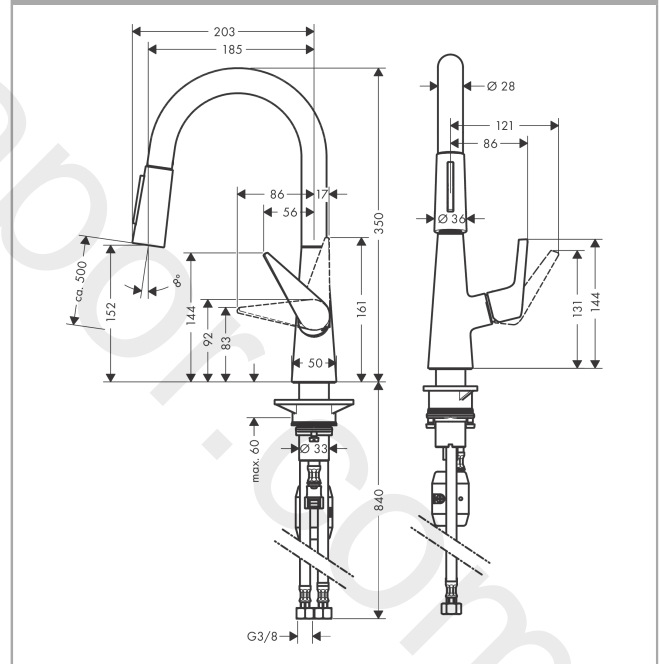

Scale drawing