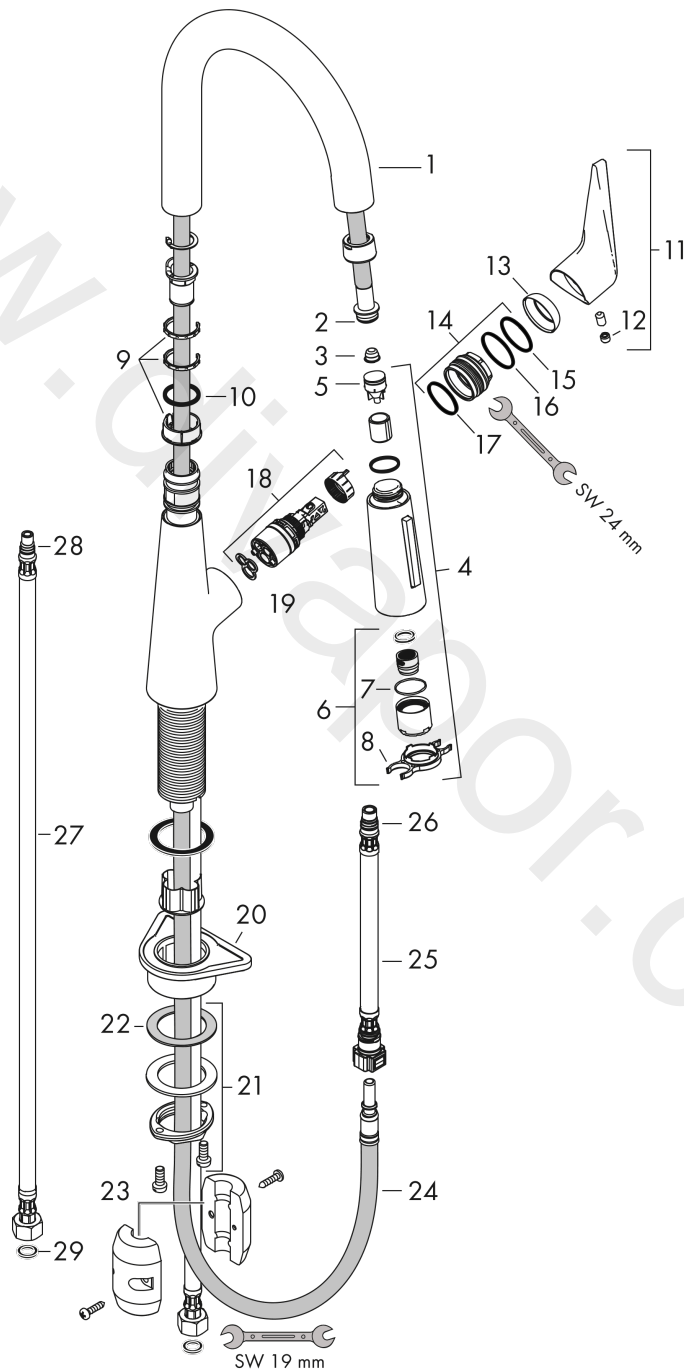

**Talis M51**  
**Single lever kitchen mixer 160, pull-out spray, 2jet**  
 Surfaces: Article Number: **72815000**

Exploded Drawing

Year of production: 04/17 - 03/19

**Talis M51****Single lever kitchen mixer 160, pull-out spray, 2jet**Surfaces: Article Number: **72815000****Spare part list**Year of production: **04/17 - 03/19**

Pos.	Description	Article Number	Price	PU
1	spout cpl.	93159000	£ 137,00	1
2	O-ring 11x2	98127000	£ 3,30	1
3	filter	97735000	£ 3,30	1
4	handspray	92732000	£ 137,00	1
5	non return valve	96737000	£ 35,00	1
6	aerator laminar M22x1 (15 l/min)	95909000	£ 51,00	1
7	O-ring 20x1	98140000	£ 3,30	1
8	service tool	95910000	£ 9,00	1
9	set of lever collars	98365000	£ 9,00	1
10	O-ring 21x2,5	98211000	£ 3,30	1
11	handle	93148000	£ 35,00	1
12	screw cover	95704000	£ 3,30	1
13	flange	95493000	£ 20,50	1
14	nut	98864000	£ 43,00	1
15	O-ring 23x2	98398000	£ 3,30	1
16	O-ring 27x1,5	92527000	£ 13,30	1
17	O-ring 25x1,5	98146000	£ 3,30	1
18	cartridge, assy	97685000	£ 64,00	1
19	seal	98865000	£ 35,00	1
20	support	97523000	£ 6,10	1
21	fixing set (Ø 34)	95049000	£ 16,10	1
22	lever collar	97548000	£ 3,30	1
23	weight	98551000	£ 20,50	1
24	hose 1,25 m	95506000	£ 79,00	1
25	connection hose 600 mm M10x1	95561000	£ 25,00	1
26	O-ring 8x1,75	97827000	£ 3,30	1
27	connection hose 900 mm M8x0,75 G3/8	96316000	£ 43,00	1
28	O-ring 7x1,5	98422000	£ 3,30	1
29	sealing set	95581000	£ 6,10	1