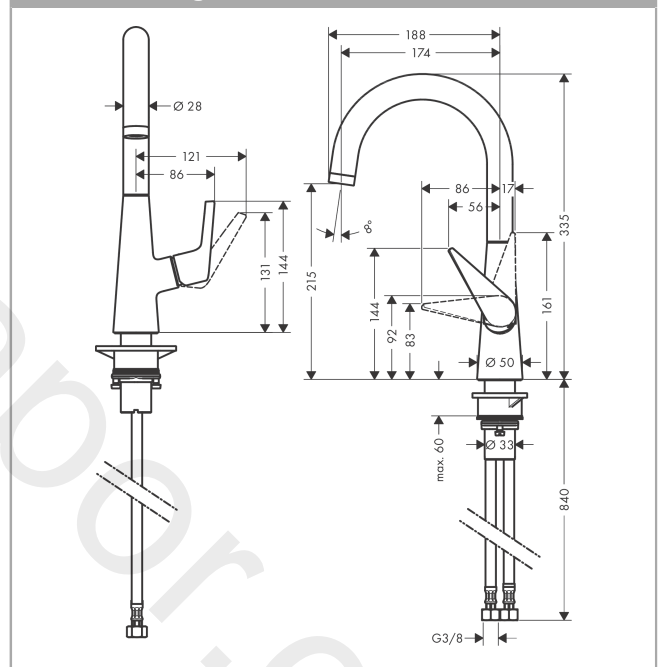

Scale drawing