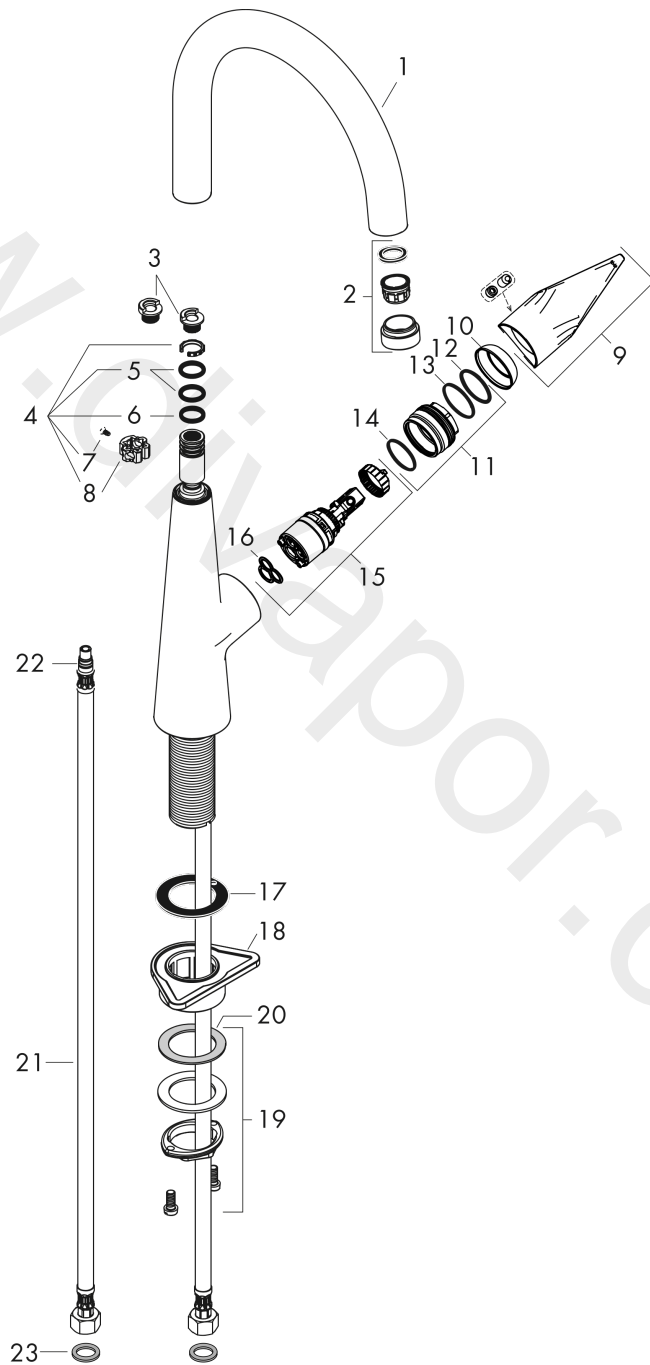

#### product features

- ComfortZone 220
- swivel range adjustable in 3 steps 110°, 150° or 360°
- normal spray
- connection dimension: DN15
- maximum flow rate at 3 bar: 10 l/min
- ceramic cartridge
- connection type: G 3/8 connections
- temperature limitation adjustable
- suitable for continuous flow water heaters

### Scale drawing

### Flowchart

**Talis M51**  
**Single lever kitchen mixer 220, 1jet**  
 Finish: **Chrome** Article Number: **72814000**

**Exploded Drawing**

Year of production: >12/18

**Talis M51****Single lever kitchen mixer 220, 1jet**Finish: **Chrome** Article Number: **72814000****Spare part list**

Year of production: &gt;12/18

Pos.	Description	Article Number	Price	PU
1	spout cpl.	93147000	£ 173,00	1
2	aerator M24x1 (15 l/min)	97691000	£ 51,00	1
3	set of locating rings (110° / 150°)	98486000	£ 16,10	1
4	sealing set	92646000	£ 20,50	1
5	O-Ring 14x2,5	98189000	£ 3,30	1
6	O-ring 11x3	92481000	£ 3,30	1
7	screw	97662000	£ 9,00	1
8	axialring	97558000	£ 3,30	1
9	handle	93148000	£ 35,00	1
10	flange	95493000	£ 20,50	1
11	nut	98864000	£ 43,00	1
12	O-ring 23x2	98398000	£ 3,30	1
13	O-ring 27x1,5	92527000	£ 13,30	1
14	O-ring 25x1,5	98146000	£ 3,30	1
15	cartridge, assy	97685000	£ 64,00	1
16	seal	98865000	£ 35,00	1
17	seal	92582000	£ 3,30	1
18	support	97523000	£ 6,10	1
19	fixing set (Ø 34)	95049000	£ 16,10	1
20	lever collar	97548000	£ 3,30	1
21	connection hose 900 mm M8x0,75 G3/8	98758000	£ 35,00	1
22	O-ring 7x1,5	98422000	£ 3,30	1
23	sealing set	95581000	£ 6,10	1