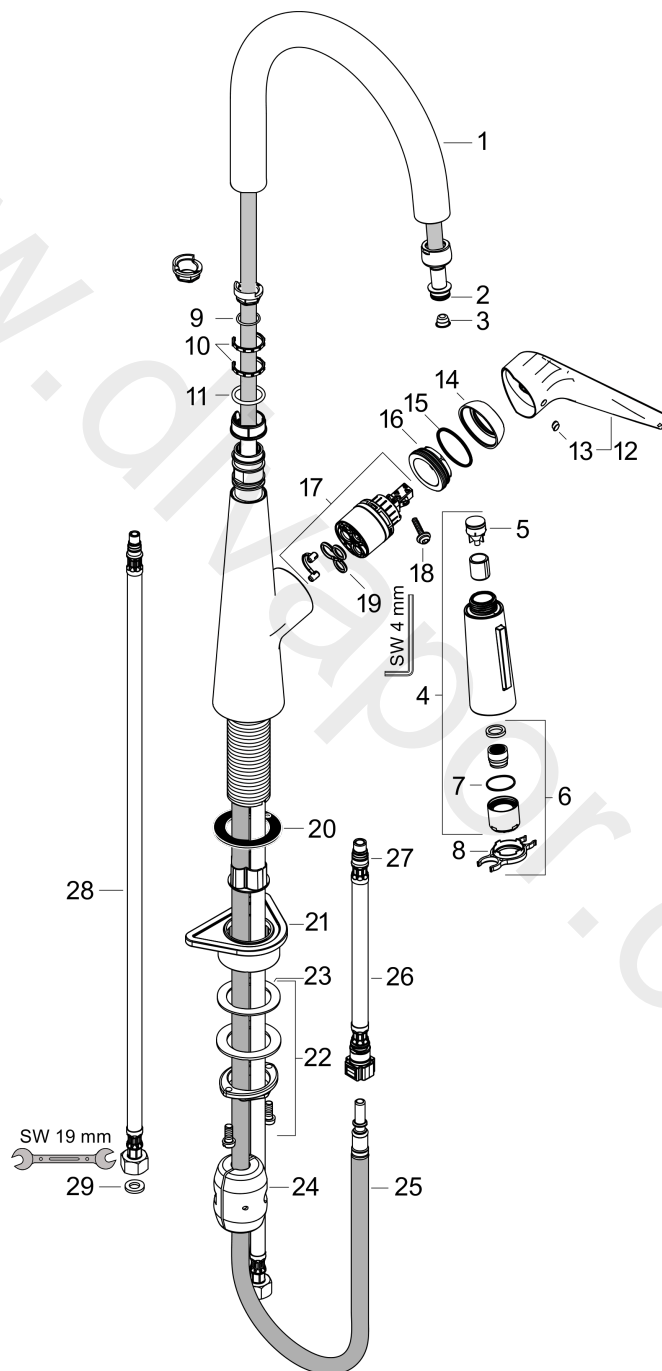

Talis M51
Single lever kitchen mixer 200, pull-out spray, 2jet
Finish: **Stainless Steel Finish** Article Number: **72813800**

Exploded Drawing

Year of production: >06/15

Talis M51

Single lever kitchen mixer 200, pull-out spray, 2jet

Finish: **Stainless Steel Finish** Article Number: **72813800**

Spare part list

Year of production: >06/15

Pos.	Description	Article Number	Price	PU
1	spout cpl.	92731800	£ 275,00	1
2	O-ring 11x2	98127000	£ 3,30	1
3	filter	97735000	£ 3,30	1
4	handspray	92732000	£ 137,00	1
5	non return valve	96737000	£ 35,00	1
6	aerator laminar M22x1 (15 l/min)	95909000	£ 51,00	1
7	O-ring 20x1	98140000	£ 3,30	1
8	service tool	95910000	£ 9,00	1
9	O-ring 16x1,5	98483000	£ 3,30	1
10	set of lever collars	98365000	£ 9,00	1
11	O-ring 21x2,5	98211000	£ 3,30	1
12	handle	92581800	£ 96,00	1
13	screw cover	96338000	£ 3,30	1
14	flange	95498800	£ 25,00	1
15	nut	97209000	£ 16,10	1
16	O-Ring 32x2	98193000	£ 3,30	1
17	cartridge, assy	92730000	£ 35,00	1
18	locking screw for handle	95140000	£ 6,10	1
19	seal	95008000	£ 9,00	1
20	seal	92582000	£ 3,30	1
21	support	97523000	£ 6,10	1
22	fixing set (Ø 34)	95049000	£ 16,10	1
23	lever collar	97548000	£ 3,30	1
24	weight	98551000	£ 20,50	1
25	hose 1,50 m	95507000	£ 79,00	1
26	connection hose 600 mm M10x1	95561000	£ 25,00	1
27	O-ring 7x1,5	98422000	£ 3,30	1
28	connection hose 900 mm M8x0,75 G3/8	96316000	£ 43,00	1
29	sealing set	95581000	£ 6,10	1