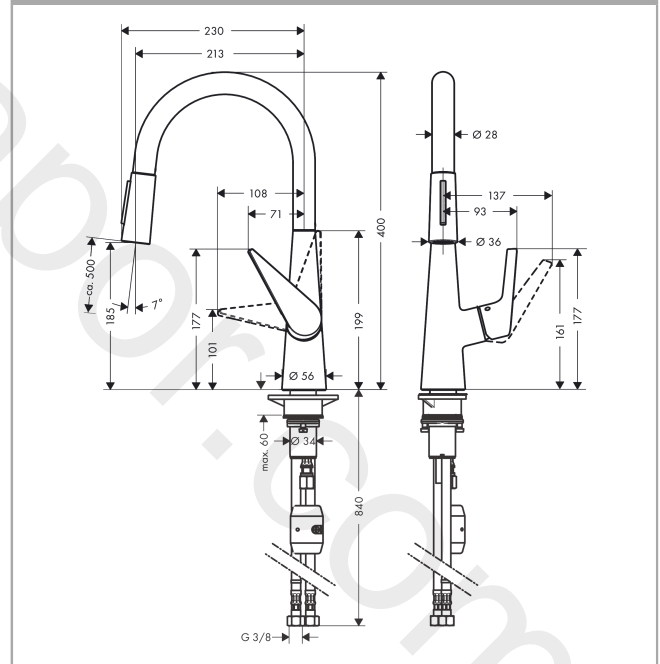

## Talis M51

Single lever kitchen mixer 200, pull-out spray, 2jet

Finish: **Stainless Steel Finish** Article Number: **72813800**

#### product features

- ComfortZone 200
- swivel range adjustable in 2 steps to 110° or 150°
- laminar spray, shower spray
- lockable shower spray, spray returns through pressing spray diverter
- MagFit magnetic shower support
- quick connect hose
- connection dimension: DN15
- maximum flow rate at 3 bar: 9 l/min
- ceramic cartridge
- connection type: G 3/8 connections
- temperature limitation adjustable
- integrated non-return valve
- suitable for continuous flow water heaters
- extension length up to 50 cm

### Scale drawing

**Talis M51**

**Single lever kitchen mixer 200, pull-out spray, 2jet**

Finish: **Stainless Steel Finish** Article Number: **72813800**

**Flowchart**

**Talis M51**  
**Single lever kitchen mixer 200, pull-out spray, 2jet**  
 Finish: **Stainless Steel Finish** Article Number: **72813800**