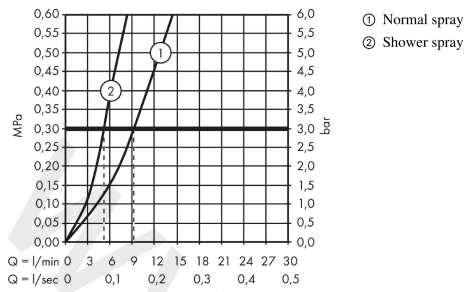

### Scale drawing

**Talis M51**

**Single lever kitchen mixer 200, pull-out spray, 2jet**

Finish: **Stainless Steel Finish** Article Number: **72813800**

**Flowchart**

**Talis M51**  
**Single lever kitchen mixer 200, pull-out spray, 2jet**  
 Finish: **Stainless Steel Finish** Article Number: **72813800**