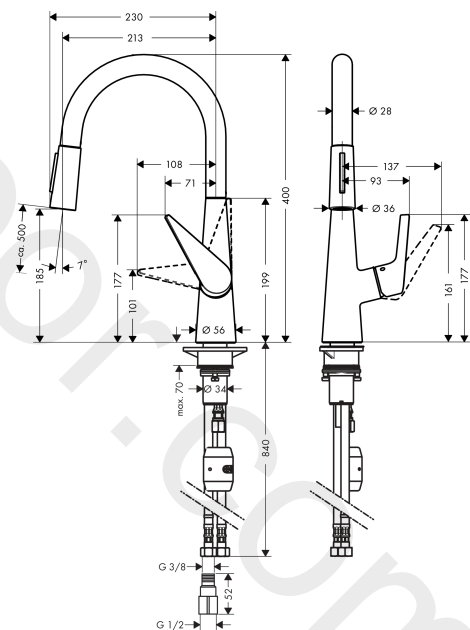

Talis M51
Single lever kitchen mixer 200, pull-out spray, 2jet
 Finish: **Chrome** Article Number: **72813004**

Description

product features

- ComfortZone 200
- swivel range adjustable in 2 steps to 110° or 150°
- shower spray, laminar spray
- lockable shower spray, spray returns through pressing spray diverter
- MagFit magnetic shower support
- quick connect hose
- connection dimension: DN15
- maximum flow rate at 3 bar: 11 l/min
- ceramic cartridge
- connection type: G 3/8 connections
- temperature limitation adjustable
- integrated non-return valve
- suitable for continuous flow water heaters
- extension length up to 50 cm

Technology

Product image

Scale drawing

Talis M51
Single lever kitchen mixer 200, pull-out spray, 2jet
 Finish: **Chrome** Article Number: **72813004**

Exploded Drawing

Year of production: >04/16

Talis M51**Single lever kitchen mixer 200, pull-out spray, 2jet**Finish: **Chrome** Article Number: **72813004****Spare part list**