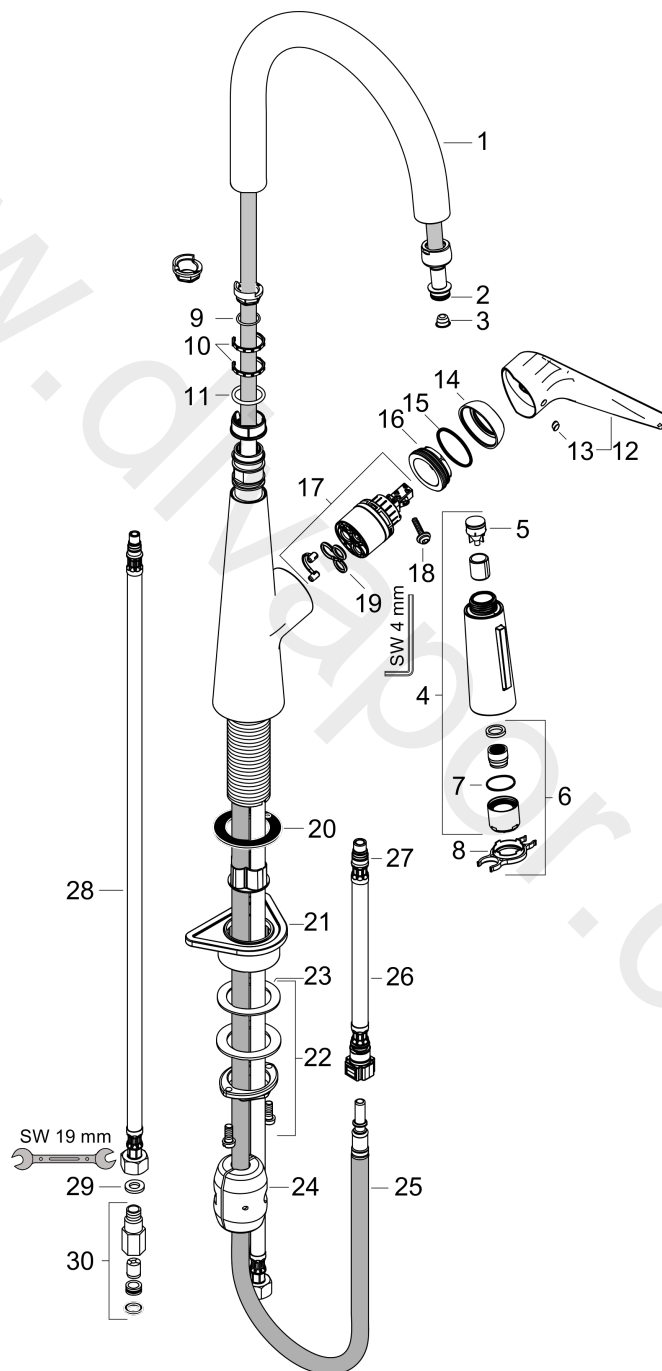

Technology

Product image

Scale drawing

Talis M51
Single lever kitchen mixer 200, pull-out spray, 2jet
 Finish: **Chrome** Article Number: **72813004**

Exploded Drawing

Year of production: >04/16

Talis M51**Single lever kitchen mixer 200, pull-out spray, 2jet**Finish: **Chrome** Article Number: **72813004****Spare part list**

Year of production: >04/16

Pos.	Description	Article Number	Price	PU
1	spout cpl.	92731000	£ 173,00	1
2	O-ring 11x2	98127000	£ 3,30	1
3	filter	97735000	£ 3,30	1
4	handspray	92732000	£ 137,00	1
5	non return valve	96737000	£ 35,00	1
6	aerator laminar M22x1 (15 l/min)	95909000	£ 51,00	1
7	O-ring 20x1	98140000	£ 3,30	1
8	service tool	95910000	£ 9,00	1
9	O-ring 16x1,5	98483000	£ 3,30	1
10	set of lever collars	98365000	£ 9,00	1
11	O-ring 21x2,5	98211000	£ 3,30	1
12	handle	92581000	£ 51,00	1
13	screw cover	96338000	£ 3,30	1
14	flange	95498000	£ 9,00	1
15	O-Ring 32x2	98193000	£ 3,30	1
16	nut	97209000	£ 16,10	1
17	cartridge, assy	92730000	£ 35,00	1
18	locking screw for handle	95140000	£ 6,10	1
19	seal	95008000	£ 9,00	1
20	seal	92582000	£ 3,30	1
21	support	97523000	£ 6,10	1
22	fixing set (Ø 34)	95049000	£ 16,10	1
23	lever collar	97548000	£ 3,30	1
24	weight	98551000	£ 20,50	1
25	hose 1,50 m	95507000	£ 79,00	1
26	connection hose 300 mm M10x1	95647000	£ 43,00	1
27	O-ring 7x1,5	98422000	£ 3,30	1
28	connection hose 450 mm M8x0,75 G3/8	97206000	£ 35,00	1
29	sealing set	95581000	£ 6,10	1
30	back flow preventor cartridge	52054625	-	1