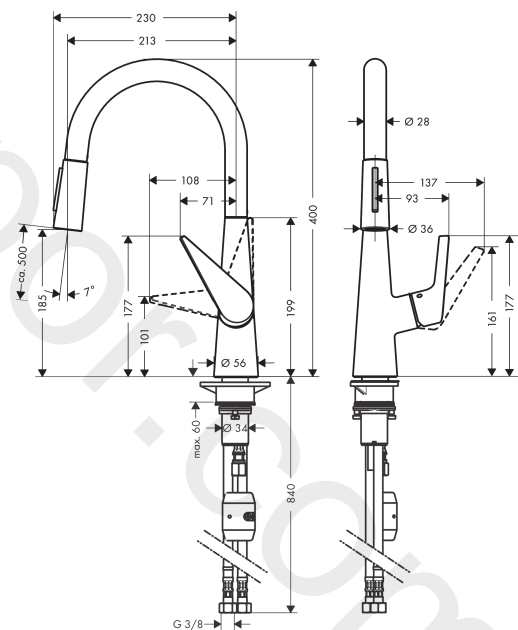

Scale drawing