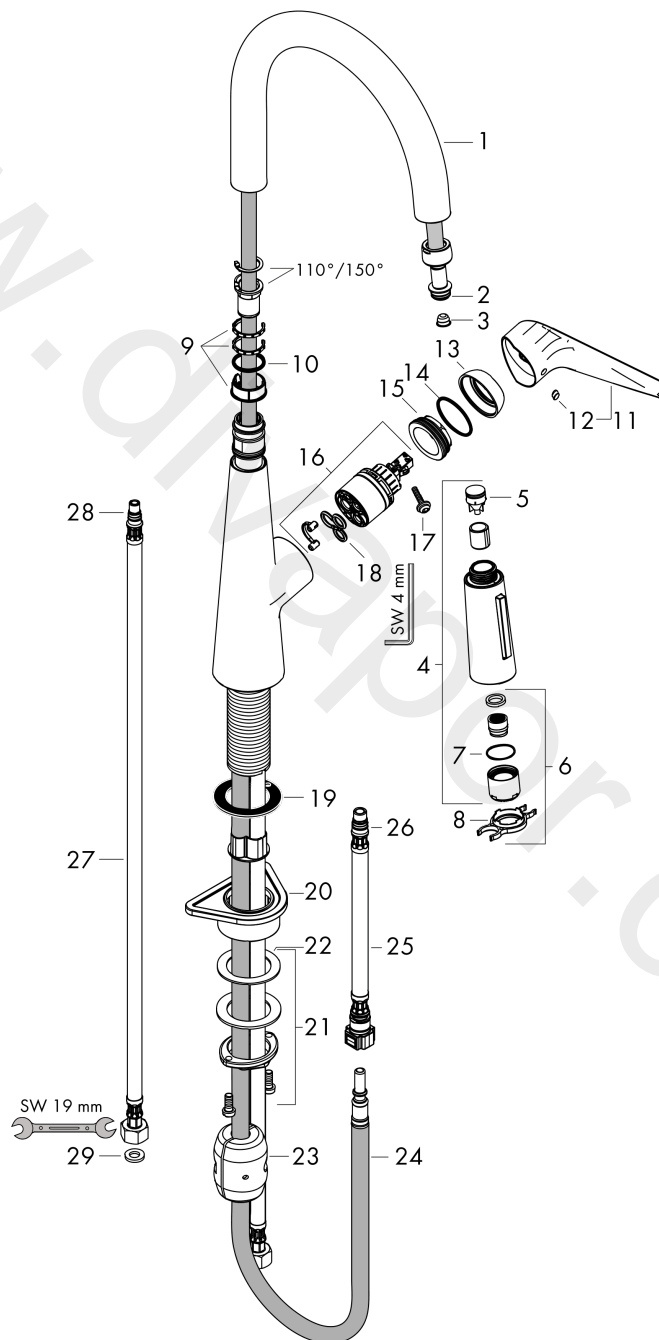

## Scale drawing

**Talis M51**

**Single lever kitchen mixer 200, pull-out spray, 2jet**

Finish: **Chrome** Article Number: **72813000**

**Flowchart**

**Talis M51**  
**Single lever kitchen mixer 200, pull-out spray, 2jet**  
 Finish: **Chrome** Article Number: **72813000**

Exploded Drawing

Year of production: >10/17

**Talis M51****Single lever kitchen mixer 200, pull-out spray, 2jet**Finish: **Chrome** Article Number: **72813000****Spare part list**

Year of production: &gt;10/17

Pos.	Description	Article Number	Price	PU
1	spout cpl.	92731000	£ 173,00	1
2	O-ring 11x2	98127000	£ 3,30	1
3	filter	97735000	£ 3,30	1
4	handspray	92732000	£ 137,00	1
5	non return valve	96737000	£ 35,00	1
6	aerator laminar M22x1 (15 l/min)	95909000	£ 51,00	1
7	O-ring 20x1	98140000	£ 3,30	1
8	service tool	95910000	£ 9,00	1
9	set of lever collars	98365000	£ 9,00	1
10	O-ring 21x2,5	98211000	£ 3,30	1
11	handle	92581000	£ 51,00	1
12	screw cover	96338000	£ 3,30	1
13	flange	95498000	£ 9,00	1
14	O-Ring 32x2	98193000	£ 3,30	1
15	nut	97209000	£ 16,10	1
16	cartridge, assy	92730000	£ 35,00	1
17	locking screw for handle	95140000	£ 6,10	1
18	seal	95008000	£ 9,00	1
19	seal	92582000	£ 3,30	1
20	support	97523000	£ 6,10	1
21	fixing set (Ø 34)	95049000	£ 16,10	1
22	lever collar	97548000	£ 3,30	1
23	weight	98551000	£ 20,50	1
24	hose 1,50 m	95507000	£ 79,00	1
25	connection hose 600 mm M10x1	95561000	£ 25,00	1
26	O-ring 7x1,5	98422000	£ 3,30	1
27	connection hose 900 mm M8x0,75 G3/8	96316000	£ 43,00	1
28	O-ring 8x1,75	97827000	£ 3,30	1
29	sealing set	95581000	£ 6,10	1