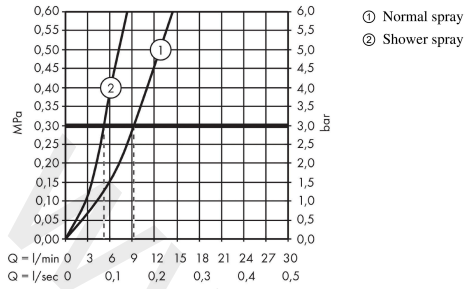

## Scale drawing

**Talis M51**

**Single lever kitchen mixer 200, pull-out spray, 2jet**

Finish: **Chrome** Article Number: **72813000**

**Flowchart**

**Talis M51**  
**Single lever kitchen mixer 200, pull-out spray, 2jet**  
 Finish: **Chrome** Article Number: **72813000**