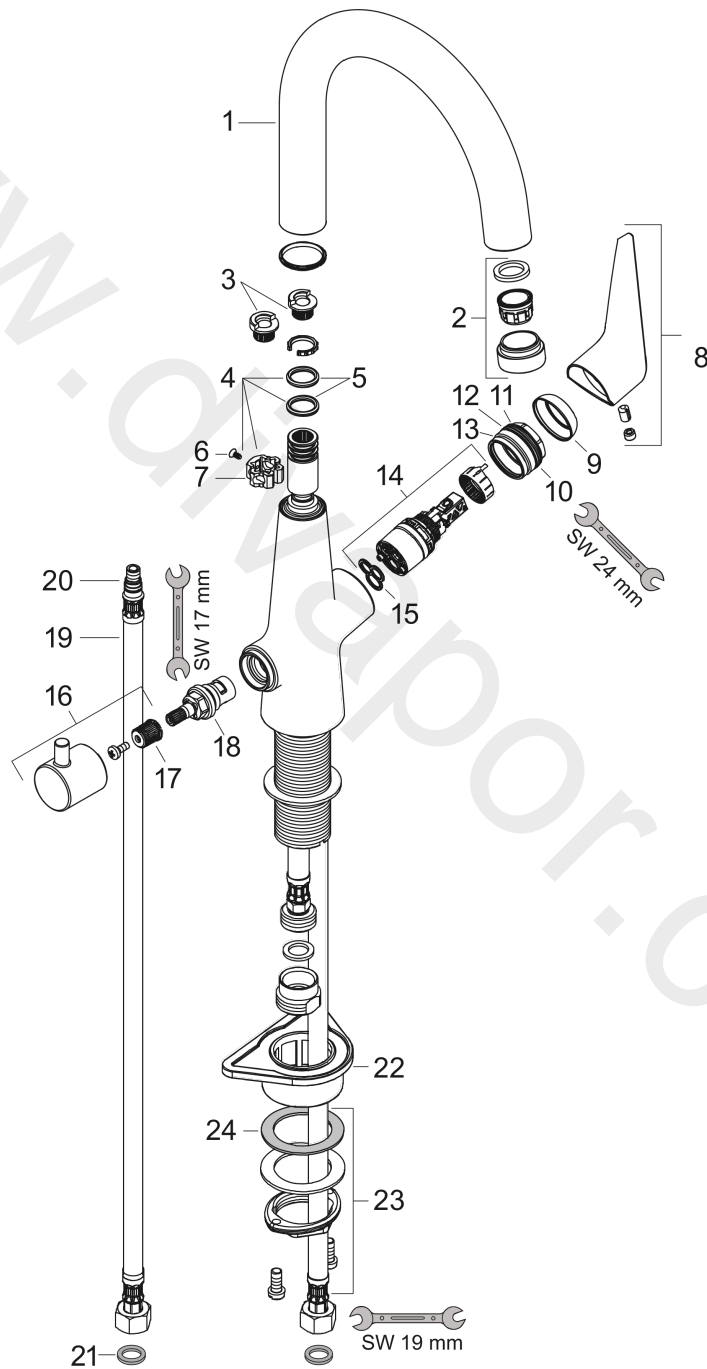

Talis M51

Single lever kitchen mixer 220, device shut-off valve, 1jet

Finish: **Chrome** Article Number: **72811000**

Description

product features

- ComfortZone 220
- swivel range adjustable in 3 steps 110°, 150° or 360°
- normal spray
- with integrated shut-off valve
- connection dimension: DN15
- maximum flow rate at 3 bar: 10 l/min
- ceramic cartridge
- connection type: G 3/8 connections
- temperature limitation adjustable
- suitable for continuous flow water heaters

Article Details

Price excl. VAT

383,33 £

Technology

Product image

Scale drawing

Flowchart

Talis M51
Single lever kitchen mixer 220, device shut-off valve, 1jet
 Finish: **Chrome** Article Number: **72811000**

Exploded Drawing

Year of production: >04/17

Talis M51**Single lever kitchen mixer 220, device shut-off valve, 1jet**Finish: **Chrome** Article Number: **72811000****Spare part list**

Year of production: >04/17

Pos.	Description	Article Number	Price	PU
1	spout cpl.	93147000	£ 173,00	1
2	aerator M24x1 (15 l/min)	97691000	£ 51,00	1
3	set of locating rings (110° / 150°)	98486000	£ 16,10	1
4	sealing set	92646000	£ 20,50	1
5	O-Ring 14x2,5	98189000	£ 3,30	1
6	screw	97662000	£ 9,00	1
7	axialring	97558000	£ 3,30	1
8	handle	93148000	£ 35,00	1
9	flange	98863000	£ 51,00	1
10	nut	98864000	£ 43,00	1
11	O-ring 27x1,5	92527000	£ 13,30	1
12	O-ring 23x2	98398000	£ 3,30	1
13	O-ring 25x1,5	98146000	£ 3,30	1
14	cartridge, assy	97685000	£ 64,00	1
15	seal	98865000	£ 35,00	1
16	handle	95629000	£ 43,00	1
17	handle fixing set	98932000	£ 16,10	1
18	shut off unit right closing	98817000	£ 35,00	1
19	connection hose 900 mm M8x0,75 G3/8	98758000	£ 35,00	1
20	O-ring 8x1,75	97827000	£ 3,30	1
21	sealing set	95581000	£ 6,10	1
22	support	97523000	£ 6,10	1
23	fixing set (Ø 34)	95049000	£ 16,10	1
24	lever collar	97548000	£ 3,30	1