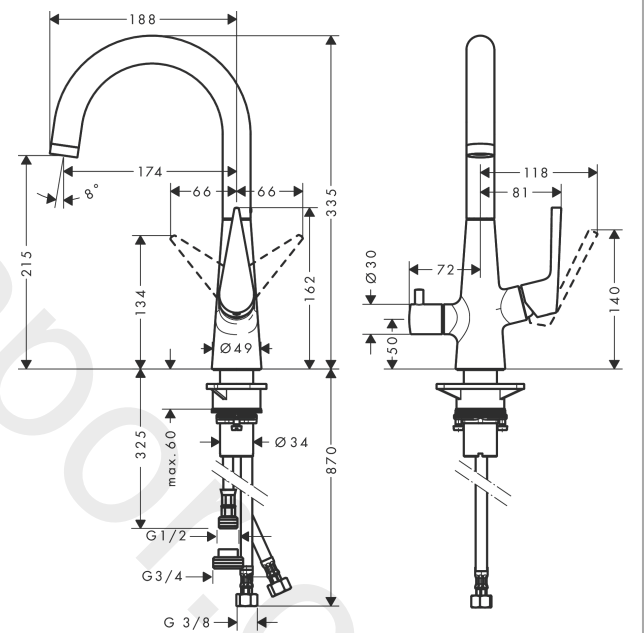

Talis M51

Single lever kitchen mixer 220, device shut-off valve, 1jet

Finish: **Chrome** Article Number: **72811000**

Description

product features

- ComfortZone 220
- swivel range adjustable in 3 steps 110°, 150° or 360°
- normal spray
- with integrated shut-off valve
- connection dimension: DN15
- maximum flow rate at 3 bar: 10 l/min
- ceramic cartridge
- connection type: G 3/8 connections
- temperature limitation adjustable
- suitable for continuous flow water heaters

Article Details

Price excl. VAT

383,33 £

Technology

Product image

Scale drawing

Flowchart

Talis M51
Single lever kitchen mixer 220, device shut-off valve, 1jet
 Finish: **Chrome** Article Number: **72811000**

Exploded Drawing

Year of production: >04/17

Talis M51**Single lever kitchen mixer 220, device shut-off valve, 1jet**Finish: **Chrome** Article Number: **72811000****Spare part list**

Year of production: >04/17

Pos.	Description	Article Number	Price	PU
1	spout cpl.	93147000	£ 173,00	1
2	aerator M24x1 (15 l/min)	97691000	£ 51,00	1
3	set of locating rings (110° / 150°)	98486000	£ 16,10	1
4	sealing set	92646000	£ 20,50	1
5	O-Ring 14x2,5	98189000	£ 3,30	1
6	screw	97662000	£ 9,00	1
7	axialring	97558000	£ 3,30	1
8	handle	93148000	£ 35,00	1
9	flange	98863000	£ 51,00	1
10	nut	98864000	£ 43,00	1
11	O-ring 27x1,5	92527000	£ 13,30	1
12	O-ring 23x2	98398000	£ 3,30	1
13	O-ring 25x1,5	98146000	£ 3,30	1
14	cartridge, assy	97685000	£ 64,00	1
15	seal	98865000	£ 35,00	1
16	handle	95629000	£ 43,00	1
17	handle fixing set	98932000	£ 16,10	1
18	shut off unit right closing	98817000	£ 35,00	1
19	connection hose 900 mm M8x0,75 G3/8	98758000	£ 35,00	1
20	O-ring 8x1,75	97827000	£ 3,30	1
21	sealing set	95581000	£ 6,10	1
22	support	97523000	£ 6,10	1
23	fixing set (Ø 34)	95049000	£ 16,10	1
24	lever collar	97548000	£ 3,30	1