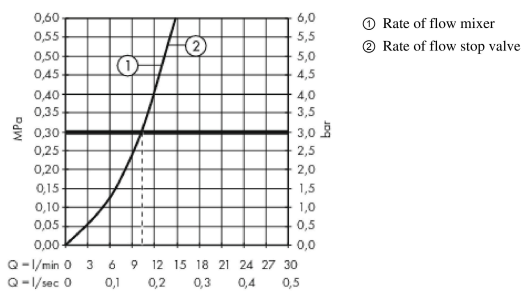

Article Details

Price excl. VAT

383,33 £

Technology

Product image

Scale drawing

Flowchart

Talis M51
Single lever kitchen mixer 220, device shut-off valve, 1jet
 Finish: **Chrome** Article Number: **72811000**