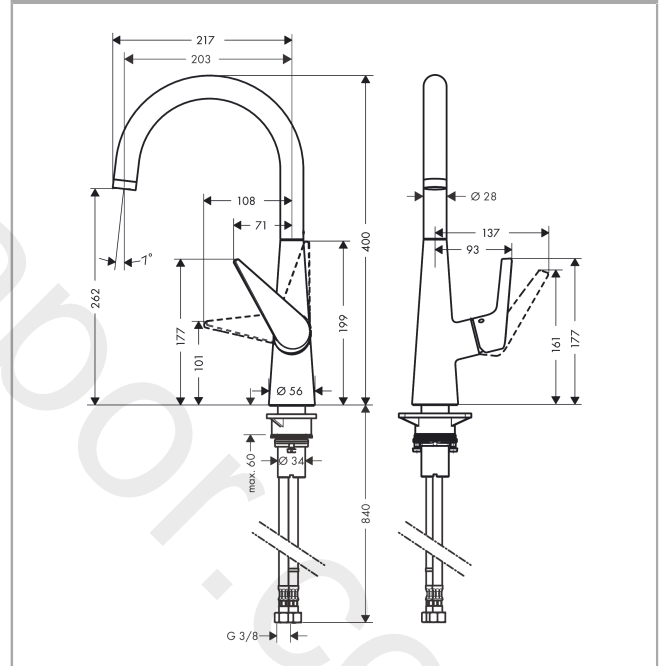

**Talis M51**  
**Single lever kitchen mixer 260, 1jet**  
 Finish: **Stainless Steel Finish** Article Number: **72810800**

### product features

- ComfortZone 260
- swivel range adjustable in 3 steps 110°, 150° or 360°
- normal spray
- connection dimension: DN15
- maximum flow rate at 3 bar: 10 l/min
- ceramic cartridge
- connection type: G 3/8 connections
- temperature limitation adjustable
- suitable for continuous flow water heaters
- WRAS 2205704
- WRAS 2205704 - Approval letter

## Flowchart

**Talis M51**  
**Single lever kitchen mixer 260, 1jet**  
 Finish: **Stainless Steel Finish** Article Number: **72810800**

Exploded Drawing

Year of production: >06/15

**Talis M51****Single lever kitchen mixer 260, 1jet**Finish: **Stainless Steel Finish** Article Number: **72810800****Spare part list**

Year of production: &gt;06/15

Pos.	Description	Article Number	Price	PU
1	spout cpl.	92727800	£ 224,00	1
2	aerator M24x1 (15 l/min)	97691000	£ 51,00	1
3	set of locating rings (110° / 150°)	98486000	£ 16,10	1
4	sealing set	92646000	£ 20,50	1
5	O-Ring 14x2,5	98189000	£ 3,30	1
6	O-ring 11x3	92481000	£ 3,30	1
7	screw	97662000	£ 9,00	1
8	axialring	97558000	£ 3,30	1
9	handle	92581800	£ 96,00	1
10	screw cover	96338000	£ 3,30	1
11	flange	95498800	£ 25,00	1
12	nut	97209000	£ 16,10	1
13	O-Ring 32x2	98193000	£ 3,30	1
14	cartridge, assy	92730000	£ 35,00	1
15	locking screw for handle	95140000	£ 6,10	1
16	seal	95008000	£ 9,00	1
17	seal	92582000	£ 3,30	1
18	support	97523000	£ 6,10	1
19	fixing set (Ø 34)	95049000	£ 16,10	1
20	lever collar	97548000	£ 3,30	1
21	connection hose 900 mm M8x0,75 G3/8	98758000	£ 35,00	1
22	O-ring 7x1,5	98422000	£ 3,30	1