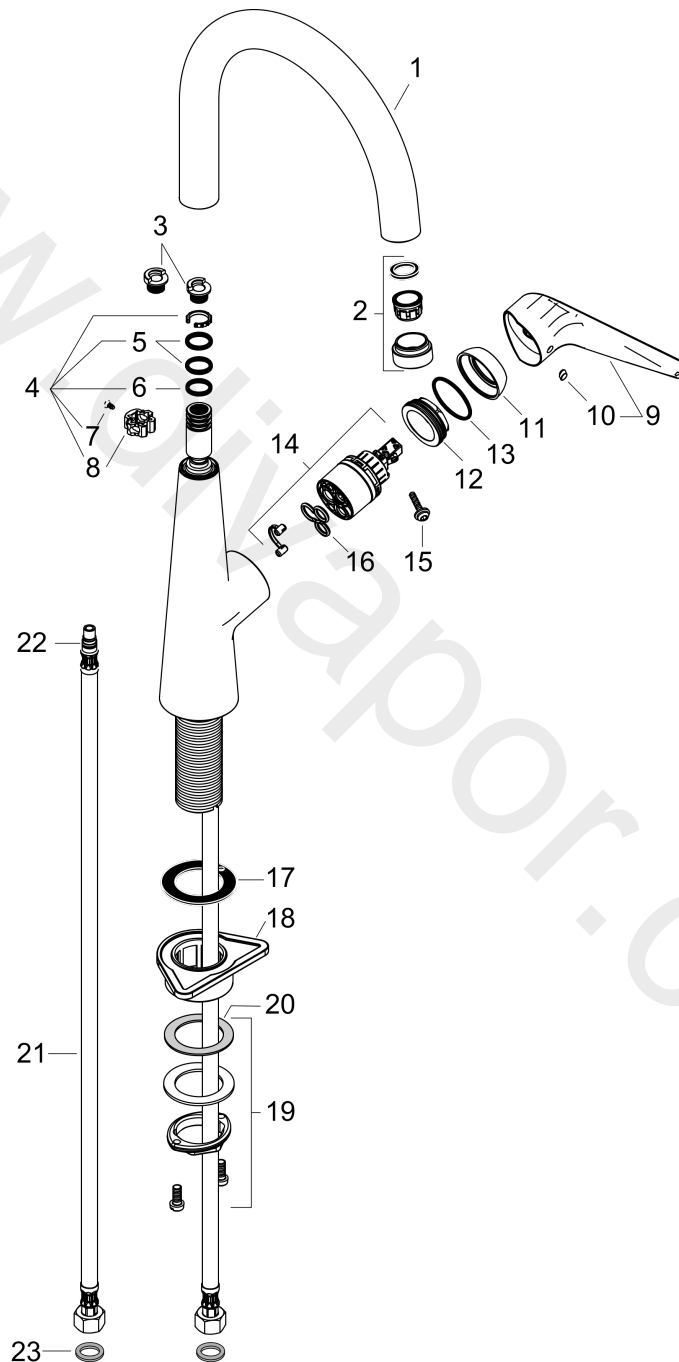

### product features

- ComfortZone 260
- swivel range adjustable in 3 steps 110°, 150° or 360°
- normal spray
- connection dimension: DN15
- maximum flow rate at 3 bar: 10 l/min
- ceramic cartridge
- connection type: G 3/8 connections
- temperature limitation adjustable
- suitable for continuous flow water heaters
- WRAS 2205704
- WRAS 2205704 - Approval letter

## Scale drawing

## Flowchart

**Talis M51**  
**Single lever kitchen mixer 260, 1jet**  
 Finish: **Stainless Steel Finish** Article Number: **72810800**

Exploded Drawing

Year of production: >06/15

**Talis M51****Single lever kitchen mixer 260, 1jet**Finish: **Stainless Steel Finish** Article Number: **72810800****Spare part list**

Year of production: &gt;06/15

Pos.	Description	Article Number	Price	PU
1	spout cpl.	92727800	£ 224,00	1
2	aerator M24x1 (15 l/min)	97691000	£ 51,00	1
3	set of locating rings (110° / 150°)	98486000	£ 16,10	1
4	sealing set	92646000	£ 20,50	1
5	O-Ring 14x2,5	98189000	£ 3,30	1
6	O-ring 11x3	92481000	£ 3,30	1
7	screw	97662000	£ 9,00	1
8	axialring	97558000	£ 3,30	1
9	handle	92581800	£ 96,00	1
10	screw cover	96338000	£ 3,30	1
11	flange	95498800	£ 25,00	1
12	nut	97209000	£ 16,10	1
13	O-Ring 32x2	98193000	£ 3,30	1
14	cartridge, assy	92730000	£ 35,00	1
15	locking screw for handle	95140000	£ 6,10	1
16	seal	95008000	£ 9,00	1
17	seal	92582000	£ 3,30	1
18	support	97523000	£ 6,10	1
19	fixing set (Ø 34)	95049000	£ 16,10	1
20	lever collar	97548000	£ 3,30	1
21	connection hose 900 mm M8x0,75 G3/8	98758000	£ 35,00	1
22	O-ring 7x1,5	98422000	£ 3,30	1