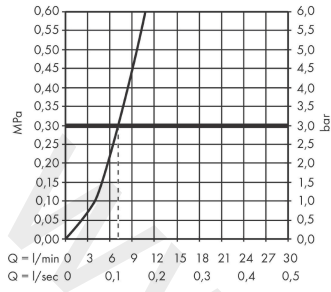

Scale drawing

Talis M54

Single lever kitchen mixer 270, pull-out spout, 1jet, sBox

Finish: **Stainless Steel Finish** Article Number: **72809800**

Flowchart

Talis M54
Single lever kitchen mixer 270, pull-out spout, 1jet, sBox
 Finish: **Stainless Steel Finish** Article Number: **72809800**