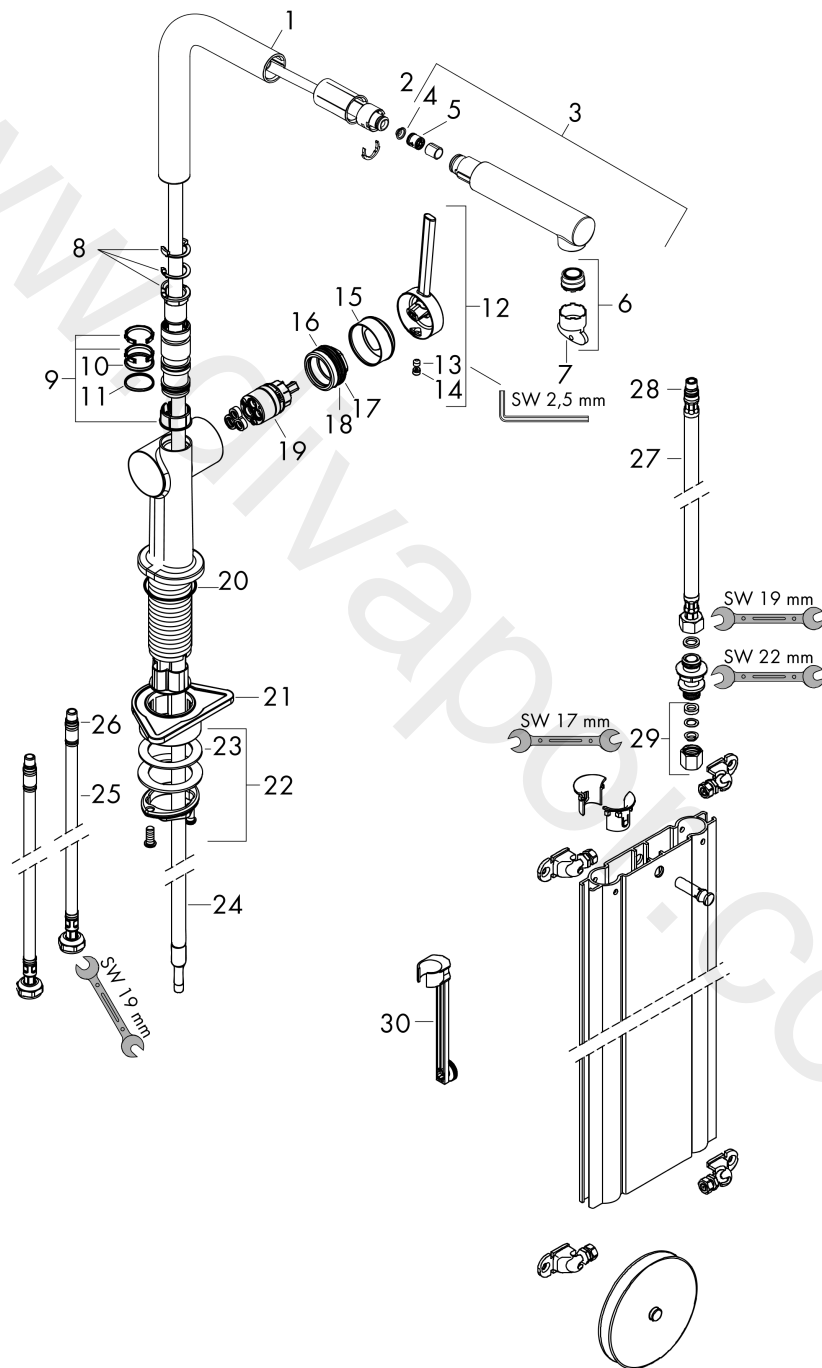

Scale drawing

Talis M54

Single lever kitchen mixer 270, pull-out spout, 1jet, sBox

Finish: **Stainless Steel Finish** Article Number: **72809800**

Flowchart

Talis M54
Single lever kitchen mixer 270, pull-out spout, 1jet, sBox
 Finish: **Stainless Steel Finish** Article Number: **72809800**

Exploded Drawing

Year of production: >12/19

Talis M54

Single lever kitchen mixer 270, pull-out spout, 1jet, sBox

Finish: **Stainless Steel Finish** Article Number: **72809800**

Spare part list

Year of production: >12/19

Pos.	Description	Article Number	Price	PU
1	spout cpl.	93749800	£ 96,00	1
2	O-ring 8x2	98112000	£ 3,30	1
3	handspray	93751800	£ 118,00	1
4	filter	98516000	£ 6,10	1
5	non return valve DW 10	96456000	£ 9,00	1
6	spray former	93748000	£ 25,00	1
7	service tool	93750000	£ 9,00	1
8	set of locating rings (60° / 110° / 150°)	94911000	£ 16,10	1
9	set of lever collars	98365000	£ 9,00	1
10	O-ring 19x2	98426000	£ 3,30	1
11	O-ring 20x1,5	98197000	£ 3,30	1
12	handle	93736800	£ 64,00	1
13	hollow set screw M5x5	98446000	£ 3,30	1
14	screw cover	93735610	£ 9,00	1
15	flange	93737800	£ 64,00	1
16	nut	93738000	£ 51,00	1
17	O-ring 29x2	98391000	£ 3,30	1
18	O-ring 30x1,5	98433000	£ 3,30	1
19	cartridge, assy	93740000	£ 96,00	1
20	O-ring 36x3	98052000	£ 3,30	1
21	support	97523000	£ 6,10	1
22	fixing set (Ø 34)	95049000	£ 16,10	1
23	lever collar	97548000	£ 3,30	1
24	hose	93815000	£ 110,00	1
25	connection hose 900 mm M8x0,75 G3/8	93746000	£ 43,00	1
26	O-ring 6,6x1,6	93019000	£ 3,30	1
27	connection hose 450 mm M8x0,75 G3/8	97206000	£ 35,00	1
28	O-ring 7x1,5	98422000	£ 3,30	1
29	squeezing connection	96099000	£ 9,00	1
30	extension set	43333000	£ 30,00	1