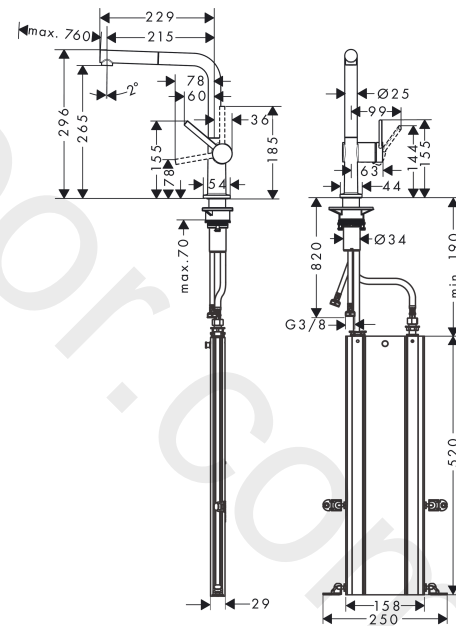

Talis M54

Single lever kitchen mixer 270, pull-out spout, 1jet, sBox

Finish: **Stainless Steel Finish** Article Number: **72809800**

Description

product features

- consists of: single lever kitchen mixer, hose box
- ComfortZone 270
- l-spout
- swivel range adjustable in 4 steps 60°, 110°, 150° or 360°
- laminar spray
- connection dimension: DN15
- maximum flow rate at 3 bar: 7 l/min
- ceramic cartridge
- connection type: G 3/8 connections
- temperature limitation adjustable
- integrated non-return valve
- suitable for continuous flow water heaters
- sBox for quiet, smooth and protected hose guidance in the cabinet, under the countertop
- extension length up to 76 cm

Scale drawing

Talis M54

Single lever kitchen mixer 270, pull-out spout, 1jet, sBox

Finish: **Stainless Steel Finish** Article Number: **72809800**

Flowchart

Talis M54
Single lever kitchen mixer 270, pull-out spout, 1jet, sBox
 Finish: **Stainless Steel Finish** Article Number: **72809800**

Exploded Drawing

Year of production: >12/19

Talis M54

Single lever kitchen mixer 270, pull-out spout, 1jet, sBox

Finish: **Stainless Steel Finish** Article Number: **72809800**

Spare part list

Year of production: >12/19