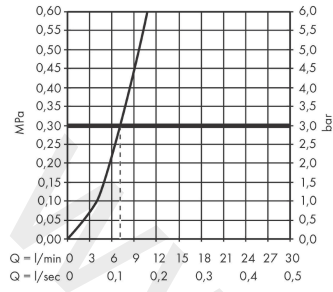

Talis M54

Single lever kitchen mixer 270, pull-out spout, 1jet, sBox

Finish: **Matt Black** Article Number: **72809677**

Flowchart

www.divapor.com