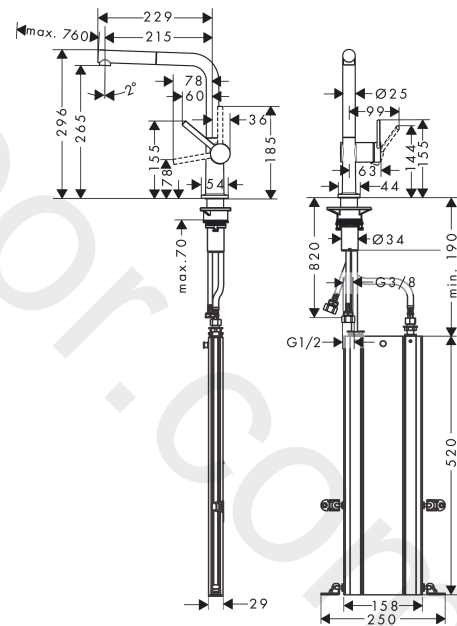

Talis M54

Single lever kitchen mixer 270, pull-out spout, 1jet, sBox

Finish: **Matt Black** Article Number: **72809677**

Description

product features

- consists of: single lever kitchen mixer, hose box
- ComfortZone 270
- l-spout
- swivel range adjustable in 4 steps 60°, 110°, 150° or 360°
- laminar spray
- connection dimension: DN15
- maximum flow rate at 3 bar: 7 l/min
- ceramic cartridge
- connection type: G 1/2 connections
- temperature limitation adjustable
- integrated non-return valve
- suitable for continuous flow water heaters
- sBox for quiet, smooth and protected hose guidance in the cabinet, under the countertop
- extension length up to 76 cm

Technology

Design awards

reddot winner 2020

Product image

Scale drawing

Talis M54

Single lever kitchen mixer 270, pull-out spout, 1jet, sBox

Finish: **Matt Black** Article Number: **72809677**

Flowchart

www.divapor.com

Talis M54
Single lever kitchen mixer 270, pull-out spout, 1jet, sBox
 Finish: **Matt Black** Article Number: **72809677**

Exploded Drawing

Year of production: >04/20

Talis M54**Single lever kitchen mixer 270, pull-out spout, 1jet, sBox**Finish: **Matt Black** Article Number: **72809677****Spare part list**