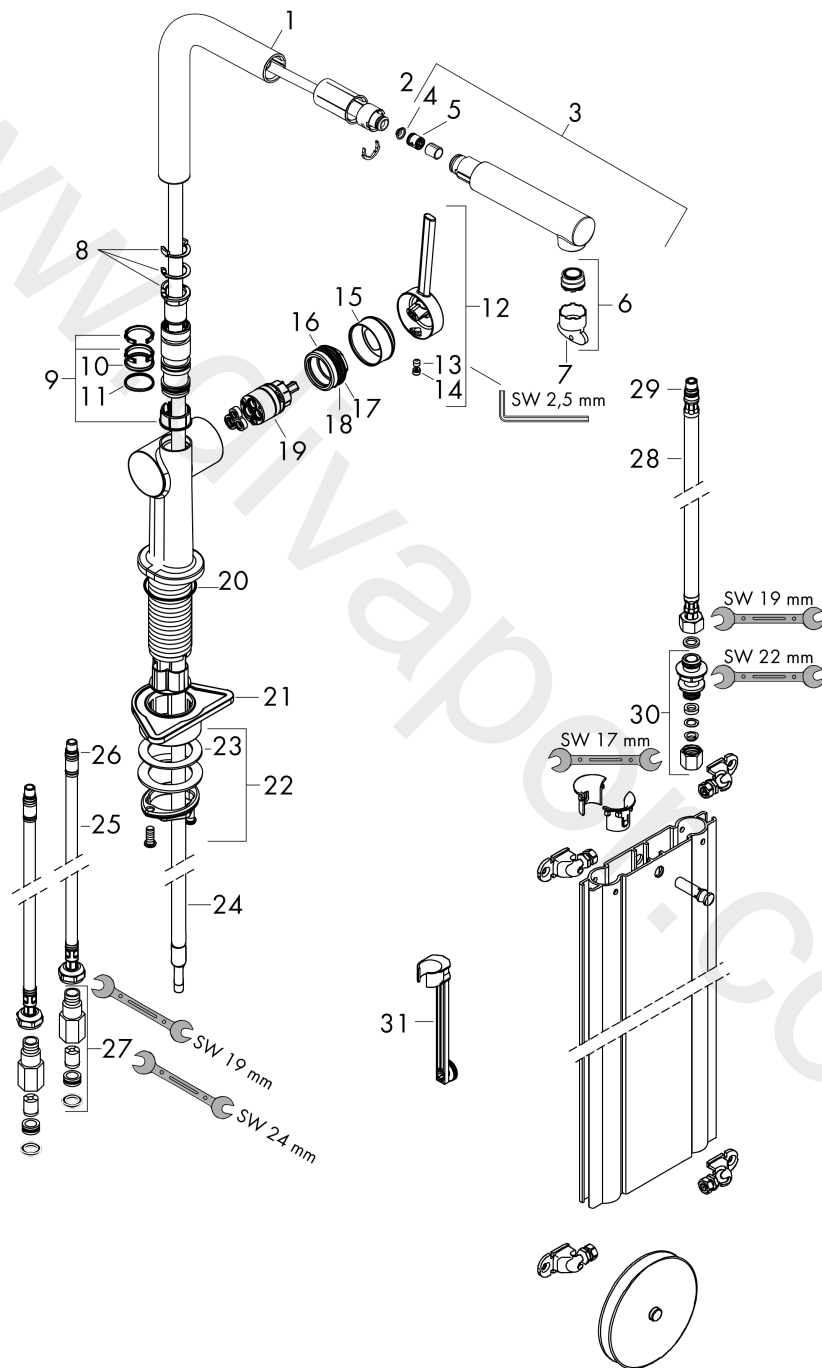

Flowchart

www.divapor.com

Talis M54
Single lever kitchen mixer 270, pull-out spout, 1jet, sBox
 Finish: **Matt Black** Article Number: **72809677**

Exploded Drawing

Year of production: >04/20

Talis M54**Single lever kitchen mixer 270, pull-out spout, 1jet, sBox**Finish: **Matt Black** Article Number: **72809677****Spare part list**

Year of production: >04/20

Pos.	Description	Article Number	Price	PU
1	spout cpl.	93749670	£ 96,00	1
2	O-ring 8x2	98112000	£ 3,30	1
3	handspray	93751670	£ 118,00	1
4	filter	98516000	£ 6,10	1
5	non return valve DW 10	96456000	£ 9,00	1
6	spray former	93748000	£ 25,00	1
7	service tool	93750000	£ 9,00	1
8	set of locating rings (60° / 110° / 150°)	94911000	£ 16,10	1
9	set of lever collars	98365000	£ 9,00	1
10	O-ring 19x2	98426000	£ 3,30	1
11	O-ring 20x1,5	98197000	£ 3,30	1
12	handle	93736670	£ 64,00	1
13	hollow set screw M5x5	98446000	£ 3,30	1
14	screw cover	93735610	£ 9,00	1
15	flange	93737670	£ 64,00	1
16	nut	93738000	£ 51,00	1
17	O-ring 29x2	98391000	£ 3,30	1
18	O-ring 30x1,5	98433000	£ 3,30	1
19	cartridge, assy	93740000	£ 96,00	1
20	O-ring 36x3	98052000	£ 3,30	1
21	support	97523000	£ 6,10	1
22	fixing set (Ø 34)	95049000	£ 16,10	1
23	lever collar	97548000	£ 3,30	1
24	hose	93815000	£ 110,00	1
25	connection hose 900 mm M8x0,75 G3/8	93746000	£ 43,00	1
26	O-ring 6,6x1,6	93019000	£ 3,30	1
27	set of adapters	93395000	£ 25,00	1
28	connection hose 450 mm M8x0,75 G3/8	97206000	£ 35,00	1
29	O-ring 7x1,5	98422000	£ 3,30	1
30	squeezing connection	96099000	£ 9,00	1
31	extension set	43333000	£ 30,00	1
32	-	93751677	£ 118,00	1
33	aerator cpl.	94222000	£ 25,00	1