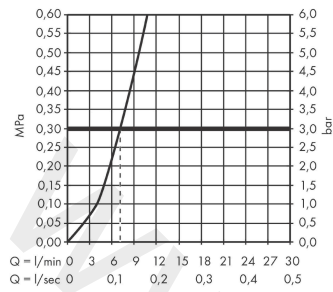

Scale drawing

Talis M54

Single lever kitchen mixer 270, pull-out spout, 1jet, sBox

Finish: **Matt Black** Article Number: **72809670**

Flowchart

www.divapor.com

Talis M54
Single lever kitchen mixer 270, pull-out spout, 1jet, sBox
 Finish: **Matt Black** Article Number: **72809670**