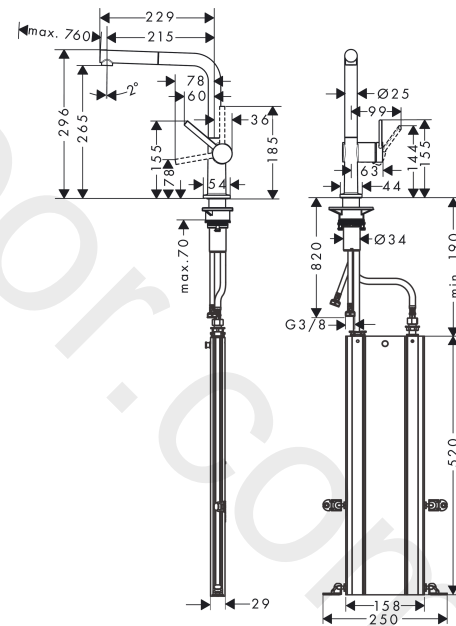

Talis M54

Single lever kitchen mixer 270, pull-out spout, 1jet, sBox

Finish: **Matt Black** Article Number: **72809670**

Description

product features

- consists of: single lever kitchen mixer, hose box
- ComfortZone 270
- l-spout
- swivel range adjustable in 4 steps 60°, 110°, 150° or 360°
- laminar spray
- connection dimension: DN15
- maximum flow rate at 3 bar: 7 l/min
- ceramic cartridge
- connection type: G 3/8 connections
- temperature limitation adjustable
- integrated non-return valve
- suitable for continuous flow water heaters
- sBox for quiet, smooth and protected hose guidance in the cabinet, under the countertop
- extension length up to 76 cm

Scale drawing

Talis M54

Single lever kitchen mixer 270, pull-out spout, 1jet, sBox

Finish: **Matt Black** Article Number: **72809670**

Flowchart

www.divapor.com

Talis M54
Single lever kitchen mixer 270, pull-out spout, 1jet, sBox
 Finish: **Matt Black** Article Number: **72809670**

Exploded Drawing

Year of production: >04/20

Talis M54**Single lever kitchen mixer 270, pull-out spout, 1jet, sBox**Finish: **Matt Black** Article Number: **72809670****Spare part list**

Year of production: >04/20