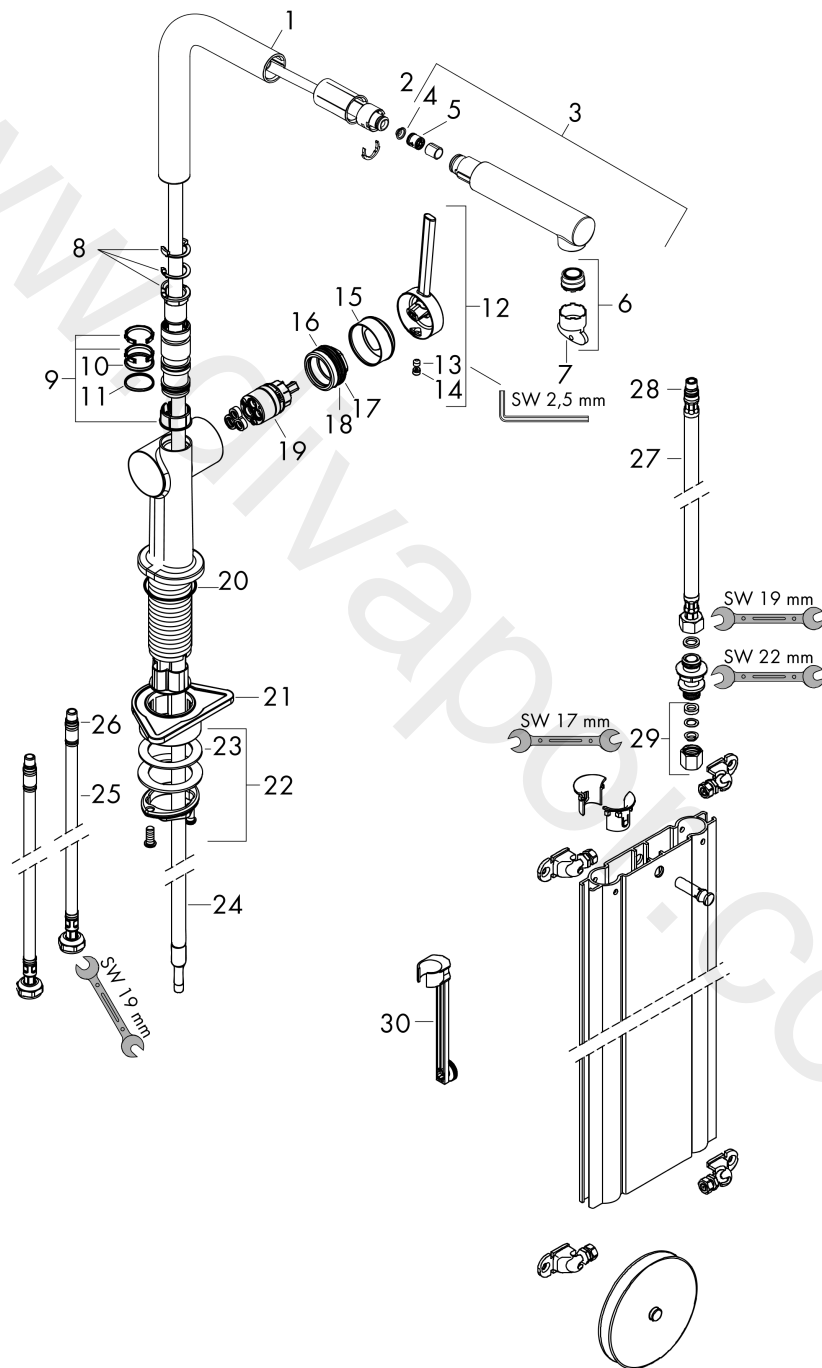

Scale drawing

Talis M54

Single lever kitchen mixer 270, pull-out spout, 1jet, sBox

Finish: **Matt Black** Article Number: **72809670**

Flowchart

www.divapor.com

Talis M54
Single lever kitchen mixer 270, pull-out spout, 1jet, sBox
 Finish: **Matt Black** Article Number: **72809670**

Exploded Drawing

Year of production: >04/20

Talis M54**Single lever kitchen mixer 270, pull-out spout, 1jet, sBox**Finish: **Matt Black** Article Number: **72809670****Spare part list**

Year of production: >04/20

Pos.	Description	Article Number	Price	PU
1	spout cpl.	93749670	£ 96,00	1
2	O-ring 8x2	98112000	£ 3,30	1
3	handspray	93751670	£ 118,00	1
4	filter	98516000	£ 6,10	1
5	non return valve DW 10	96456000	£ 9,00	1
6	spray former	93748000	£ 25,00	1
7	service tool	93750000	£ 9,00	1
8	set of locating rings (60° / 110° / 150°)	94911000	£ 16,10	1
9	set of lever collars	98365000	£ 9,00	1
10	O-ring 19x2	98426000	£ 3,30	1
11	O-ring 20x1,5	98197000	£ 3,30	1
12	handle	93736670	£ 64,00	1
13	hollow set screw M5x5	98446000	£ 3,30	1
14	screw cover	93735610	£ 9,00	1
15	flange	93737670	£ 64,00	1
16	nut	93738000	£ 51,00	1
17	O-ring 29x2	98391000	£ 3,30	1
18	O-ring 30x1,5	98433000	£ 3,30	1
19	cartridge, assy	93740000	£ 96,00	1
20	O-ring 36x3	98052000	£ 3,30	1
21	support	97523000	£ 6,10	1
22	fixing set (Ø 34)	95049000	£ 16,10	1
23	lever collar	97548000	£ 3,30	1
24	hose	93815000	£ 110,00	1
25	connection hose 900 mm M8x0,75 G3/8	93746000	£ 43,00	1
26	O-ring 6,6x1,6	93019000	£ 3,30	1
27	connection hose 450 mm M8x0,75 G3/8	97206000	£ 35,00	1
28	O-ring 7x1,5	98422000	£ 3,30	1
29	squeezing connection	96099000	£ 9,00	1
30	extension set	43333000	£ 30,00	1