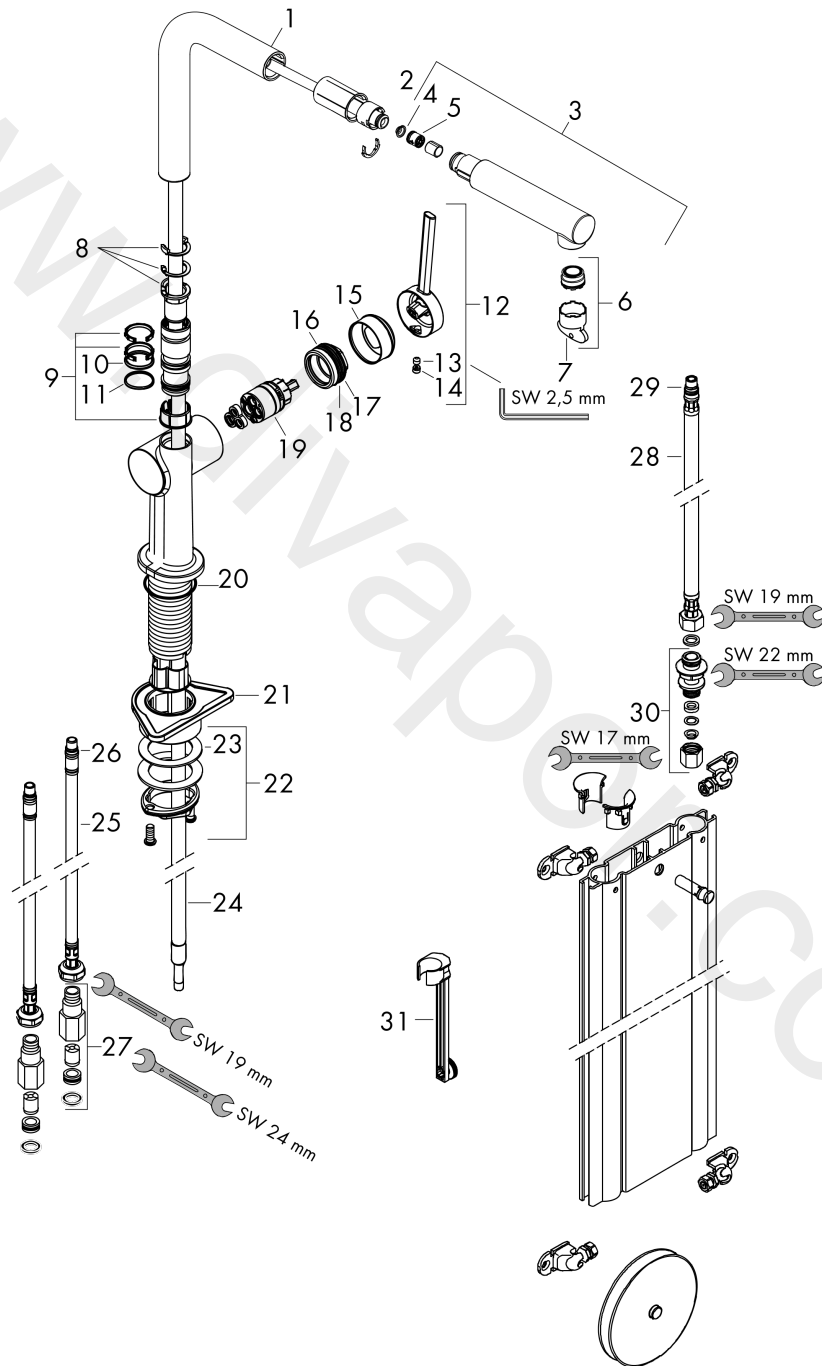

Talis M54

Single lever kitchen mixer 270, pull-out spout, 1jet, sBox

Finish: **Chrome** Article Number: **72809007**

Description

product features

- consists of: single lever kitchen mixer, hose box
- ComfortZone 270
- l-spout
- swivel range adjustable in 4 steps 60°, 110°, 150° or 360°
- laminar spray
- connection dimension: DN15
- maximum flow rate at 3 bar: 7 l/min
- ceramic cartridge
- connection type: G 1/2 connections
- temperature limitation adjustable
- integrated non-return valve
- suitable for continuous flow water heaters
- sBox for quiet, smooth and protected hose guidance in the cabinet, under the countertop
- extension length up to 76 cm

Talis M54
Single lever kitchen mixer 270, pull-out spout, 1jet, sBox
 Finish: **Chrome** Article Number: **72809007**

Exploded Drawing

Year of production: >04/20

Talis M54**Single lever kitchen mixer 270, pull-out spout, 1jet, sBox**Finish: **Chrome** Article Number: **72809007****Spare part list**