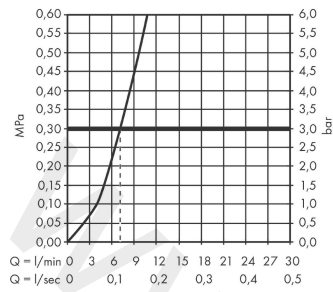

Talis M54

Single lever kitchen mixer 270, pull-out spout, 1jet, sBox

Finish: **Chrome** Article Number: **72809007**

Description

product features

- consists of: single lever kitchen mixer, hose box
- ComfortZone 270
- l-spout
- swivel range adjustable in 4 steps 60°, 110°, 150° or 360°
- laminar spray
- connection dimension: DN15
- maximum flow rate at 3 bar: 7 l/min
- ceramic cartridge
- connection type: G 1/2 connections
- temperature limitation adjustable
- integrated non-return valve
- suitable for continuous flow water heaters
- sBox for quiet, smooth and protected hose guidance in the cabinet, under the countertop
- extension length up to 76 cm

Technology

Design awards

reddot winner 2020

Product image

Scale drawing

Talis M54
Single lever kitchen mixer 270, pull-out spout, 1jet, sBox
 Finish: **Chrome** Article Number: **72809007**

Flowchart

www.divapor.com