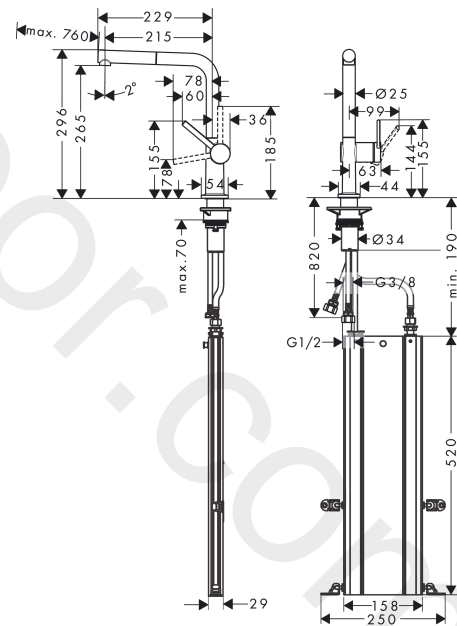

Talis M54

Single lever kitchen mixer 270, pull-out spout, 1jet, sBox

Finish: **Chrome** Article Number: **72809007**

Description

product features

- consists of: single lever kitchen mixer, hose box
- ComfortZone 270
- l-spout
- swivel range adjustable in 4 steps 60°, 110°, 150° or 360°
- laminar spray
- connection dimension: DN15
- maximum flow rate at 3 bar: 7 l/min
- ceramic cartridge
- connection type: G 1/2 connections
- temperature limitation adjustable
- integrated non-return valve
- suitable for continuous flow water heaters
- sBox for quiet, smooth and protected hose guidance in the cabinet, under the countertop
- extension length up to 76 cm

Technology

Design awards

reddot winner 2020

Product image

Scale drawing

Talis M54
Single lever kitchen mixer 270, pull-out spout, 1jet, sBox
 Finish: **Chrome** Article Number: **72809007**

Flowchart

www.divapor.com

Talis M54
Single lever kitchen mixer 270, pull-out spout, 1jet, sBox
 Finish: **Chrome** Article Number: **72809007**

Exploded Drawing

Year of production: >04/20

Talis M54**Single lever kitchen mixer 270, pull-out spout, 1jet, sBox**Finish: **Chrome** Article Number: **72809007****Spare part list**