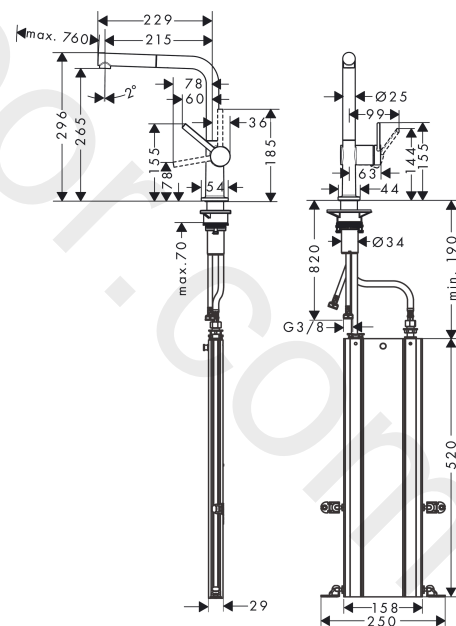

Talis M54

Single lever kitchen mixer 270, pull-out spout, 1jet, sBox

Finish: **Chrome** Article Number: **72809000**

Description

product features

- consists of: single lever kitchen mixer, hose box
- ComfortZone 270
- l-spout
- swivel range adjustable in 4 steps 60°, 110°, 150° or 360°
- laminar spray
- connection dimension: DN15
- maximum flow rate at 3 bar: 7 l/min
- ceramic cartridge
- connection type: G 3/8 connections
- temperature limitation adjustable
- integrated non-return valve
- suitable for continuous flow water heaters
- sBox for quiet, smooth and protected hose guidance in the cabinet, under the countertop
- extension length up to 76 cm

Product image

Scale drawing

Talis M54
Single lever kitchen mixer 270, pull-out spout, 1jet, sBox
 Finish: **Chrome** Article Number: **72809000**

Flowchart

www.divapor.com

Talis M54
Single lever kitchen mixer 270, pull-out spout, 1jet, sBox
 Finish: **Chrome** Article Number: **72809000**

Exploded Drawing

Year of production: >12/19

Talis M54**Single lever kitchen mixer 270, pull-out spout, 1jet, sBox**Finish: **Chrome** Article Number: **72809000****Spare part list**

Year of production: >12/19