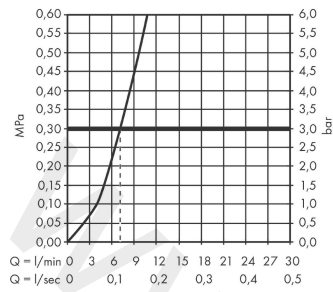

Product image

Scale drawing

Talis M54
Single lever kitchen mixer 270, pull-out spout, 1jet, sBox
 Finish: **Chrome** Article Number: **72809000**

Flowchart

www.divapor.com

Talis M54
Single lever kitchen mixer 270, pull-out spout, 1jet, sBox
 Finish: **Chrome** Article Number: **72809000**