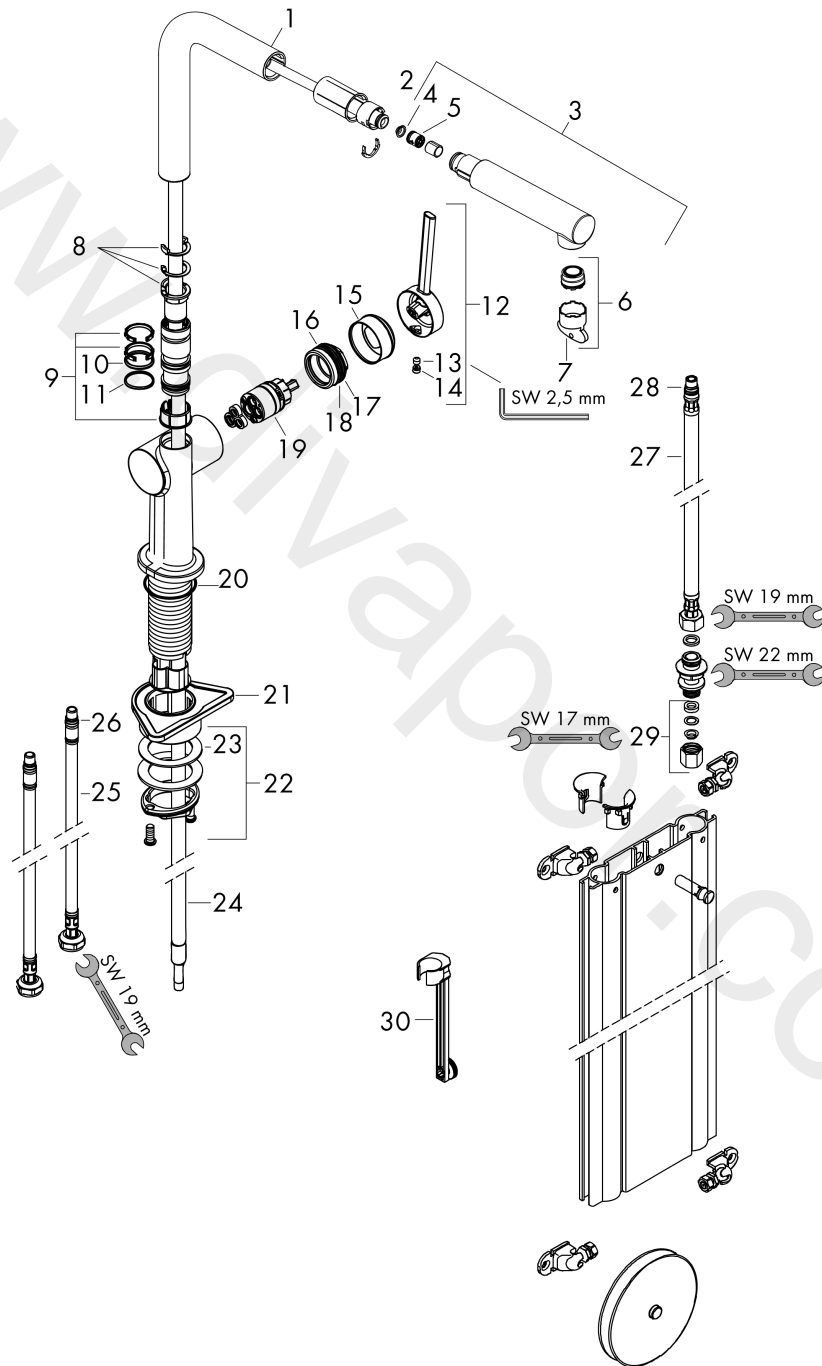

Talis M54

Single lever kitchen mixer 270, pull-out spout, 1jet, sBox

Finish: **Chrome** Article Number: **72809000**

Description

product features

- consists of: single lever kitchen mixer, hose box
- ComfortZone 270
- l-spout
- swivel range adjustable in 4 steps 60°, 110°, 150° or 360°
- laminar spray
- connection dimension: DN15
- maximum flow rate at 3 bar: 7 l/min
- ceramic cartridge
- connection type: G 3/8 connections
- temperature limitation adjustable
- integrated non-return valve
- suitable for continuous flow water heaters
- sBox for quiet, smooth and protected hose guidance in the cabinet, under the countertop
- extension length up to 76 cm

Product image

Scale drawing

Talis M54
Single lever kitchen mixer 270, pull-out spout, 1jet, sBox
 Finish: **Chrome** Article Number: **72809000**

Flowchart

www.divapor.com

Talis M54
Single lever kitchen mixer 270, pull-out spout, 1jet, sBox
 Finish: **Chrome** Article Number: **72809000**

Exploded Drawing

Year of production: >12/19

Talis M54**Single lever kitchen mixer 270, pull-out spout, 1jet, sBox**Finish: **Chrome** Article Number: **72809000****Spare part list**

Year of production: >12/19