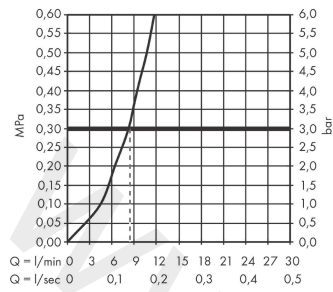

Talis M54

Single lever kitchen mixer 270, pull-out spout, 1jet

Finish: **Stainless Steel Finish** Article Number: **72808800**

Flowchart

www.divapor.com