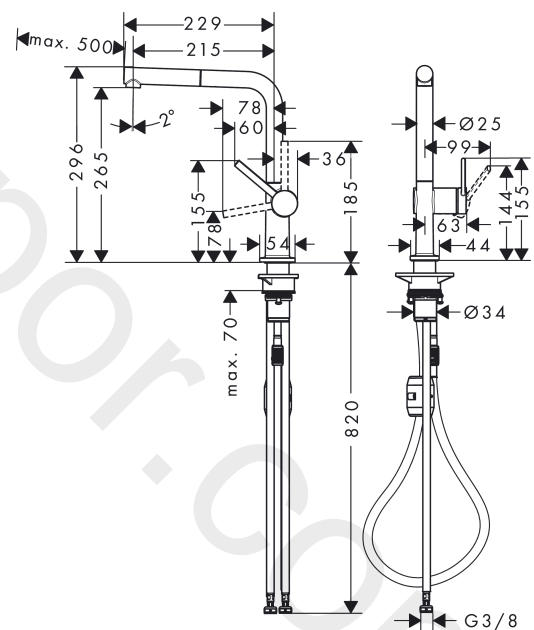

Talis M54

Single lever kitchen mixer 270, pull-out spout, 1jet

Finish: **Stainless Steel Finish** Article Number: **72808800**

Description

product features

- ComfortZone 270
- I-spout
- swivel range adjustable in 4 steps 60°, 110°, 150° or 360°
- laminar spray
- quick connect hose
- connection dimension: DN15
- maximum flow rate at 3 bar: 8 l/min
- ceramic cartridge
- connection type: G 3/8 connections
- temperature limitation adjustable
- integrated non-return valve
- suitable for continuous flow water heaters
- extension length up to 50 cm

Talis M54

Single lever kitchen mixer 270, pull-out spout, 1jet

Finish: **Stainless Steel Finish** Article Number: **72808800**

Flowchart

www.divapor.com

Talis M54

Single lever kitchen mixer 270, pull-out spout, 1jet

Finish: **Stainless Steel Finish** Article Number: **72808800**

Exploded Drawing

Year of production: >12/19

Talis M54

Single lever kitchen mixer 270, pull-out spout, 1jet

Finish: **Stainless Steel Finish** Article Number: **72808800**