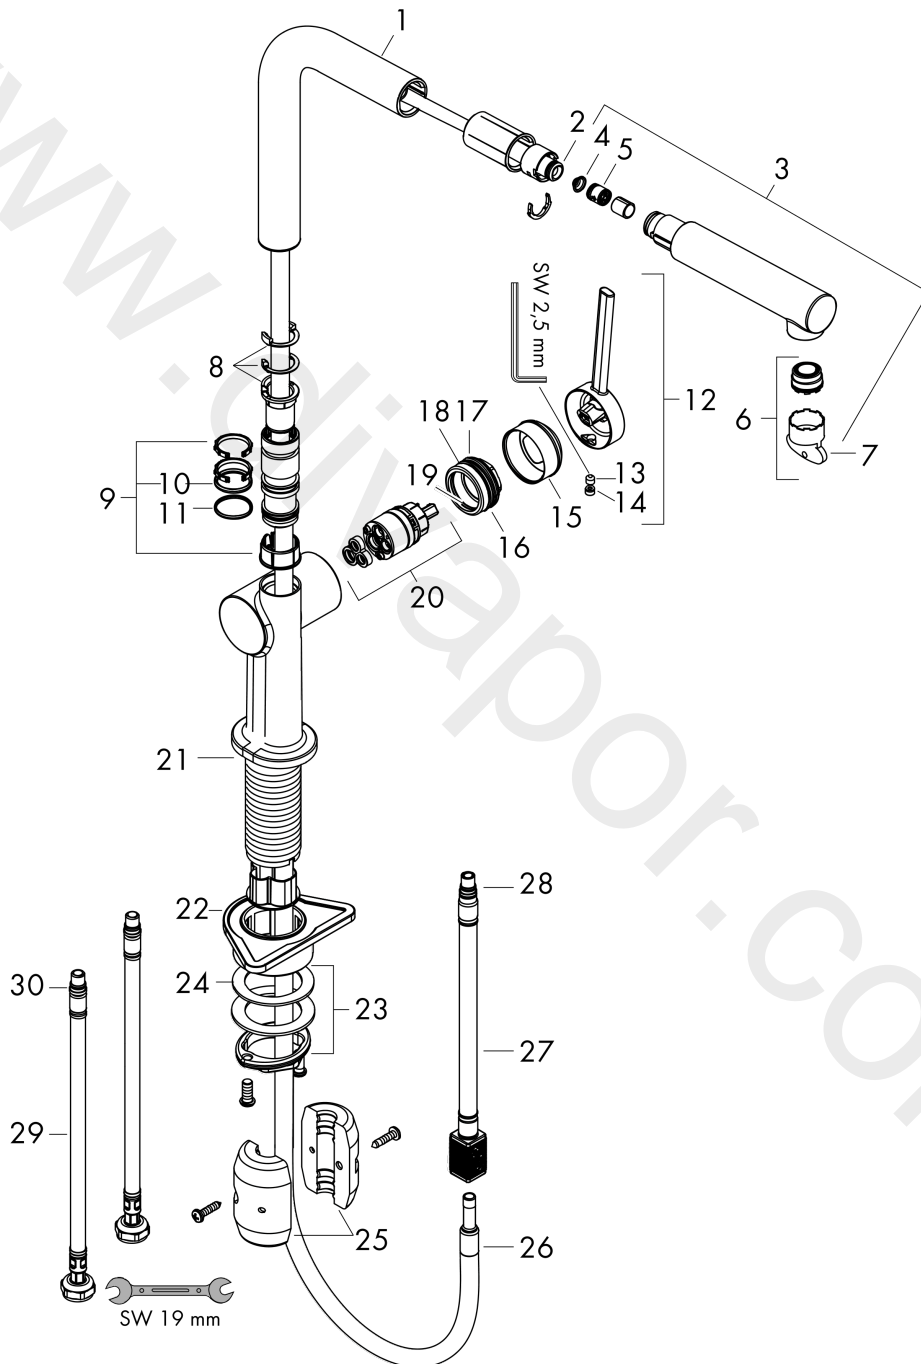

Talis M54

Single lever kitchen mixer 270, pull-out spout, 1jet

Finish: **Stainless Steel Finish** Article Number: **72808800**

Description

product features

- ComfortZone 270
- I-spout
- swivel range adjustable in 4 steps 60°, 110°, 150° or 360°
- laminar spray
- quick connect hose
- connection dimension: DN15
- maximum flow rate at 3 bar: 8 l/min
- ceramic cartridge
- connection type: G 3/8 connections
- temperature limitation adjustable
- integrated non-return valve
- suitable for continuous flow water heaters
- extension length up to 50 cm

Talis M54

Single lever kitchen mixer 270, pull-out spout, 1jet

Finish: **Stainless Steel Finish** Article Number: **72808800**

Flowchart

www.divapor.com

Talis M54

Single lever kitchen mixer 270, pull-out spout, 1jet

Finish: **Stainless Steel Finish** Article Number: **72808800**

Exploded Drawing

Year of production: >12/19

Talis M54

Single lever kitchen mixer 270, pull-out spout, 1jet

Finish: **Stainless Steel Finish** Article Number: **72808800**