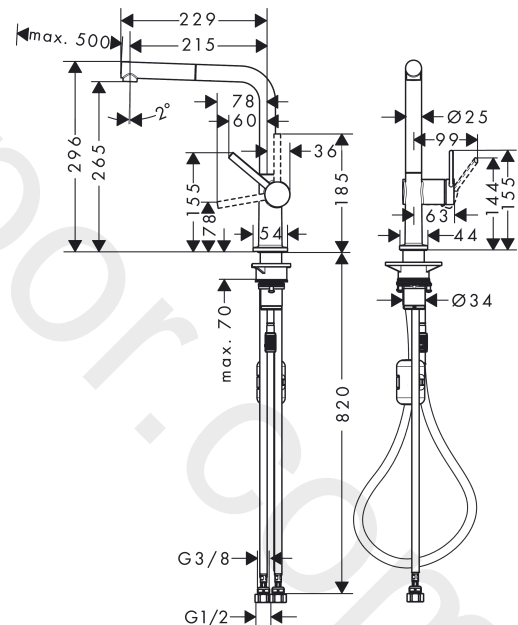

Talis M54

Single lever kitchen mixer 270, pull-out spout, 1jet

Finish: **Matt Black** Article Number: **72808677**

Description

product features

- ComfortZone 270
- I-spout
- swivel range adjustable in 4 steps 60°, 110°, 150° or 360°
- laminar spray
- quick connect hose
- connection dimension: DN15
- maximum flow rate at 3 bar: 5,6 l/min
- ceramic cartridge
- connection type: G 1/2 connections
- temperature limitation adjustable
- integrated non-return valve
- suitable for continuous flow water heaters
- extension length up to 50 cm
- tap hole with Ø 35 mm required

Technology

Design awards

reddot winner 2020

Product image

Scale drawing

Talis M54
Single lever kitchen mixer 270, pull-out spout, 1jet
 Finish: **Matt Black** Article Number: **72808677**

Flowchart

Talis M54
Single lever kitchen mixer 270, pull-out spout, 1jet
 Finish: **Matt Black** Article Number: **72808677**

Exploded Drawing

Year of production: >04/20

Talis M54**Single lever kitchen mixer 270, pull-out spout, 1jet**Finish: **Matt Black** Article Number: **72808677****Spare part list**

Year of production: >04/20