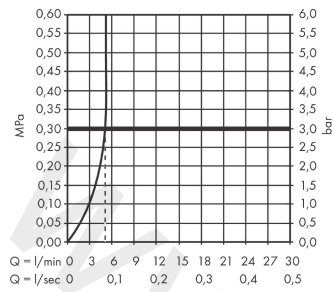

Talis M54

Single lever kitchen mixer 270, pull-out spout, 1jet

Finish: **Matt Black** Article Number: **72808677**

Description

product features

- ComfortZone 270
- I-spout
- swivel range adjustable in 4 steps 60°, 110°, 150° or 360°
- laminar spray
- quick connect hose
- connection dimension: DN15
- maximum flow rate at 3 bar: 5,6 l/min
- ceramic cartridge
- connection type: G 1/2 connections
- temperature limitation adjustable
- integrated non-return valve
- suitable for continuous flow water heaters
- extension length up to 50 cm
- tap hole with Ø 35 mm required

Technology

Design awards

reddot winner 2020

Product image

Scale drawing

Talis M54
Single lever kitchen mixer 270, pull-out spout, 1jet
 Finish: **Matt Black** Article Number: **72808677**

Flowchart

Talis M54
Single lever kitchen mixer 270, pull-out spout, 1jet
 Finish: **Matt Black** Article Number: **72808677**

Exploded Drawing

Year of production: >04/20

Talis M54**Single lever kitchen mixer 270, pull-out spout, 1jet**Finish: **Matt Black** Article Number: **72808677****Spare part list**

Year of production: >04/20