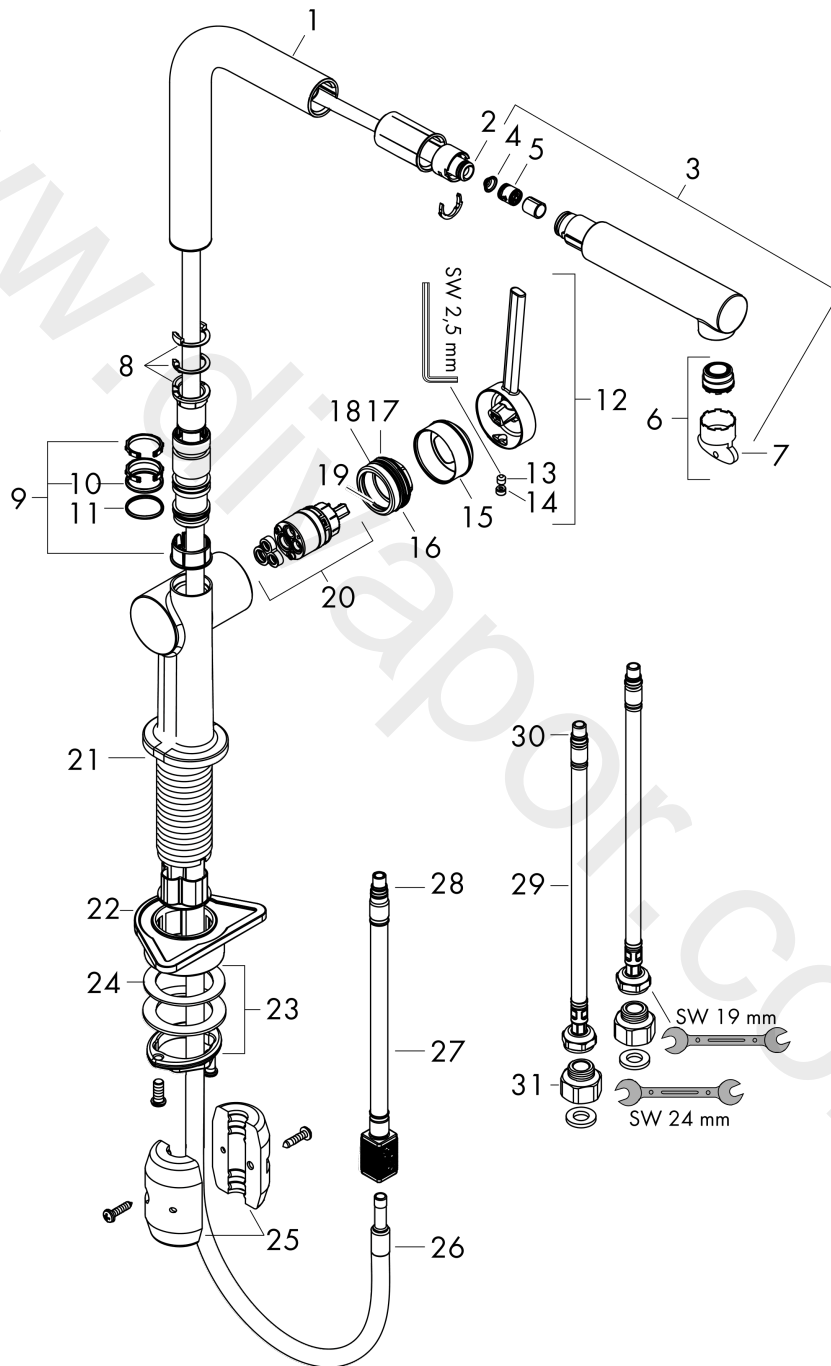

Talis M54

Single lever kitchen mixer 270, pull-out spout, 1jet

Finish: **Matt Black** Article Number: **72808677**

Description

product features

- ComfortZone 270
- I-spout
- swivel range adjustable in 4 steps 60°, 110°, 150° or 360°
- laminar spray
- quick connect hose
- connection dimension: DN15
- maximum flow rate at 3 bar: 5,6 l/min
- ceramic cartridge
- connection type: G 1/2 connections
- temperature limitation adjustable
- integrated non-return valve
- suitable for continuous flow water heaters
- extension length up to 50 cm
- tap hole with Ø 35 mm required

Technology

Design awards

reddot winner 2020

Product image

Scale drawing

Talis M54
Single lever kitchen mixer 270, pull-out spout, 1jet
 Finish: **Matt Black** Article Number: **72808677**

Flowchart

Talis M54
Single lever kitchen mixer 270, pull-out spout, 1jet
 Finish: **Matt Black** Article Number: **72808677**

Exploded Drawing

Year of production: >04/20

Talis M54**Single lever kitchen mixer 270, pull-out spout, 1jet**Finish: **Matt Black** Article Number: **72808677****Spare part list**

Year of production: >04/20