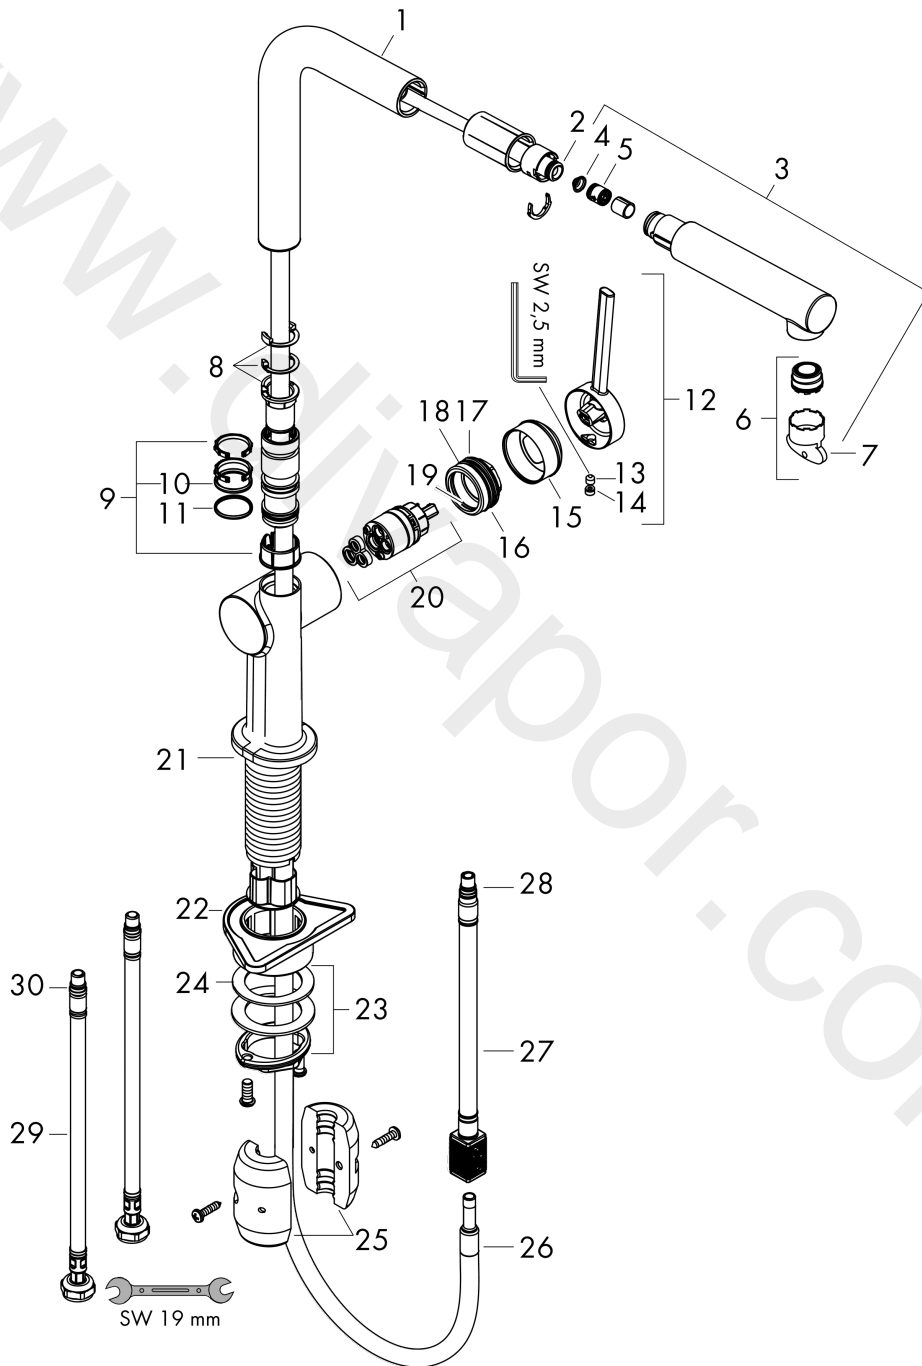

Talis M54

Single lever kitchen mixer 270, pull-out spout, 1jet

Finish: **Matt Black** Article Number: **72808670**

Flowchart

www.divapor.com

Talis M54
Single lever kitchen mixer 270, pull-out spout, 1jet
 Finish: **Matt Black** Article Number: **72808670**

Exploded Drawing

Year of production: >04/20

Talis M54

Single lever kitchen mixer 270, pull-out spout, 1jet

Finish: **Matt Black** Article Number: **72808670**

Spare part list

Year of production: >04/20

Pos.	Description	Article Number	Price	PU
1	spout cpl.	93749670	£ 96,00	1
2	O-ring 8x2	98112000	£ 3,30	1
3	handspray	93751670	£ 118,00	1
4	filter	98516000	£ 6,10	1
5	non return valve DW 10	96456000	£ 9,00	1
6	spray former	93748000	£ 25,00	1
7	service tool	93750000	£ 9,00	1
8	set of locating rings (60° / 110° / 150°)	94911000	£ 16,10	1
9	set of lever collars	98365000	£ 9,00	1
10	O-ring 19x2	98426000	£ 3,30	1
11	O-ring 20x1,5	98197000	£ 3,30	1
12	handle	93736670	£ 64,00	1
13	hollow set screw M5x5	98446000	£ 3,30	1
14	screw cover	93735610	£ 9,00	1
15	flange	93737670	£ 64,00	1
16	nut	93738000	£ 51,00	1
17	O-ring 25x1,5	98146000	£ 3,30	1
18	O-ring 30x1,5	98433000	£ 3,30	1
19	O-ring 29x2	98391000	£ 3,30	1
20	cartridge, assy	93740000	£ 96,00	1
21	O-ring 36x3	98052000	£ 3,30	1
22	support	97523000	£ 6,10	1
23	fixing set (Ø 34)	95049000	£ 16,10	1
24	lever collar	97548000	£ 3,30	1
25	weight	92500000	£ 43,00	1
26	hose 1,50 m	93816000	£ 96,00	1
27	hose	93744000	£ 51,00	1
28	O-ring 7x1,5	98422000	£ 3,30	1
29	connection hose 900 mm M8x0,75 G3/8	93746000	£ 43,00	1
30	O-ring 6,6x1,6	93019000	£ 3,30	1
a	set of adapters	93395000	£ 25,00	1