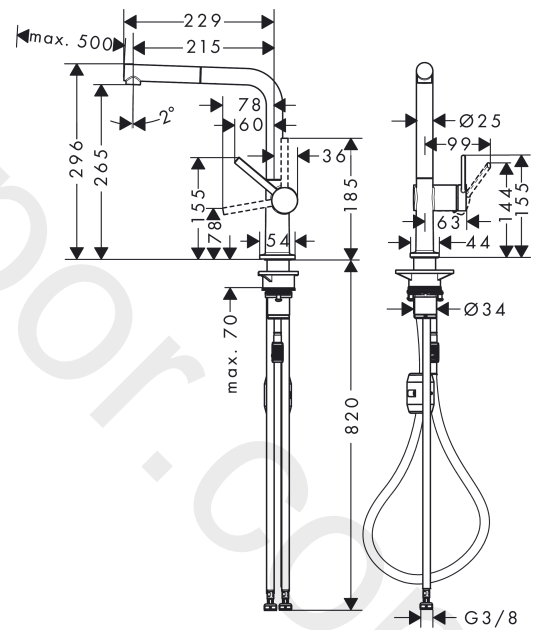

Scale drawing