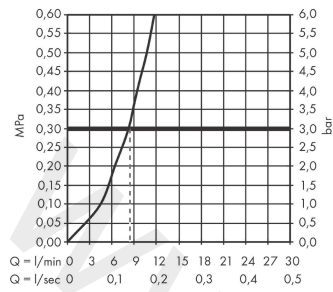

Talis M54

Single lever kitchen mixer 270, pull-out spout, 1jet

Finish: **Matt Black** Article Number: **72808670**

Flowchart

www.divapor.com