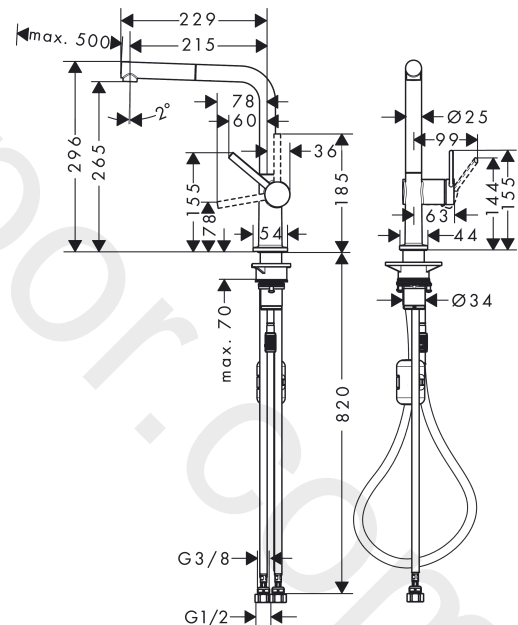

Scale drawing