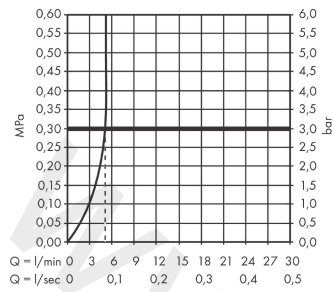

Talis M54

Single lever kitchen mixer 270, pull-out spout, 1jet

Finish: **Chrome** Article Number: **72808007**

Description

product features

- ComfortZone 270
- I-spout
- swivel range adjustable in 4 steps 60°, 110°, 150° or 360°
- laminar spray
- quick connect hose
- connection dimension: DN15
- maximum flow rate at 3 bar: 5,6 l/min
- ceramic cartridge
- connection type: G ½ connections
- temperature limitation adjustable
- integrated non-return valve
- suitable for continuous flow water heaters
- extension length up to 50 cm
- tap hole with Ø 35 mm required

Technology

Design awards

reddot winner 2020

Product image

Scale drawing

Talis M54
Single lever kitchen mixer 270, pull-out spout, 1jet
 Finish: **Chrome** Article Number: **72808007**

Flowchart

www.divapor.com

Talis M54

Single lever kitchen mixer 270, pull-out spout, 1jet

Finish: Chrome Article Number: 72808007

Exploded Drawing

Year of production: >04/20

Talis M54

Single lever kitchen mixer 270, pull-out spout, 1jet