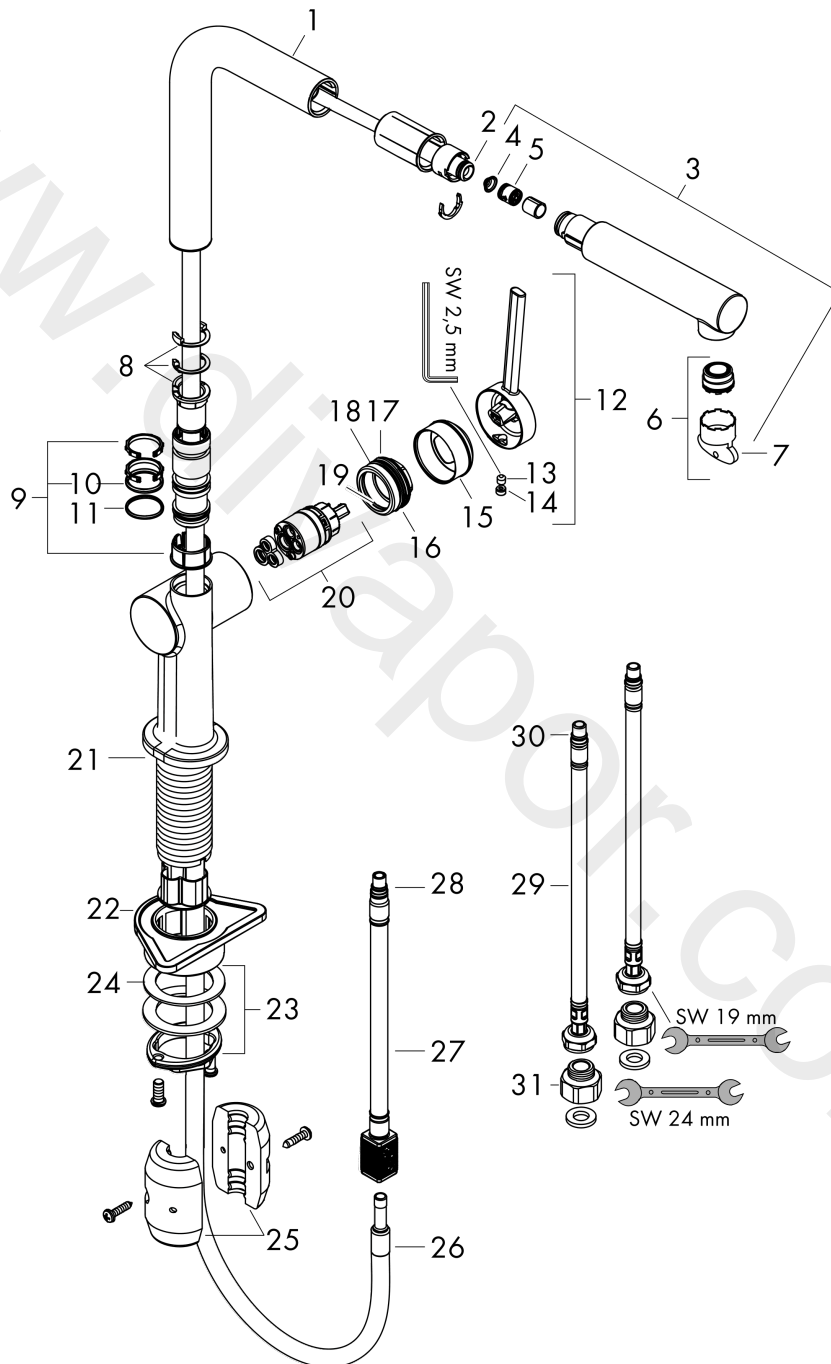

Talis M54

Single lever kitchen mixer 270, pull-out spout, 1jet

Finish: Chrome Article Number: 72808007

Exploded Drawing

Year of production: >04/20

Talis M54

Single lever kitchen mixer 270, pull-out spout, 1jet

Finish: **Chrome** Article Number: **72808007**

Spare part list

Year of production: >04/20

Pos.	Description	Article Number	Price	PU
1	spout cpl.	93749000	£ 64,00	1
2	O-ring 8x2	98112000	£ 3,30	1
3	handspray	93751000	£ 79,00	1
4	filter	98516000	£ 6,10	1
5	non return valve DW 10	96456000	£ 9,00	1
6	spray former	93748000	£ 25,00	1
7	service tool	93750000	£ 9,00	1
8	set of locating rings (60° / 110° / 150°)	94911000	£ 16,10	1
9	set of lever collars	98365000	£ 9,00	1
10	O-ring 19x2	98426000	£ 3,30	1
11	O-ring 20x1,5	98197000	£ 3,30	1
12	handle	93736000	£ 43,00	1
13	hollow set screw M5x5	98446000	£ 3,30	1
14	screw cover	93735610	£ 9,00	1
15	flange	93737000	£ 43,00	1
16	nut	93738000	£ 51,00	1
17	O-ring 25x1,5	98146000	£ 3,30	1
18	O-ring 30x1,5	98433000	£ 3,30	1
19	O-ring 29x2	98391000	£ 3,30	1
20	cartridge, assy	93740000	£ 96,00	1
21	O-ring 36x3	98052000	£ 3,30	1
22	support	97523000	£ 6,10	1
23	fixing set (Ø 34)	95049000	£ 16,10	1
24	lever collar	97548000	£ 3,30	1
25	weight	92500000	£ 43,00	1
26	hose 1,50 m	93816000	£ 96,00	1
27	hose	93744000	£ 51,00	1
28	O-ring 7x1,5	98422000	£ 3,30	1
29	connection hose 900 mm M8x0,75 G3/8	93746000	£ 43,00	1
30	O-ring 6,6x1,6	93019000	£ 3,30	1
31	set of adapters	93395000	£ 25,00	1