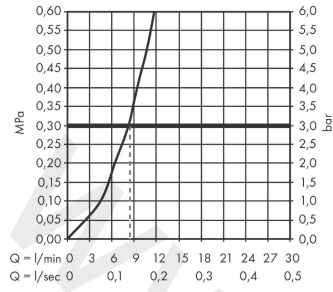

### Scale drawing

**Talis M54**

**Single lever kitchen mixer 270, pull-out spout, 1jet**

Finish: **Chrome** Article Number: **72808000**

**Flowchart**

www.divapor.com

**Talis M54**  
**Single lever kitchen mixer 270, pull-out spout, 1jet**  
 Finish: **Chrome** Article Number: **72808000**