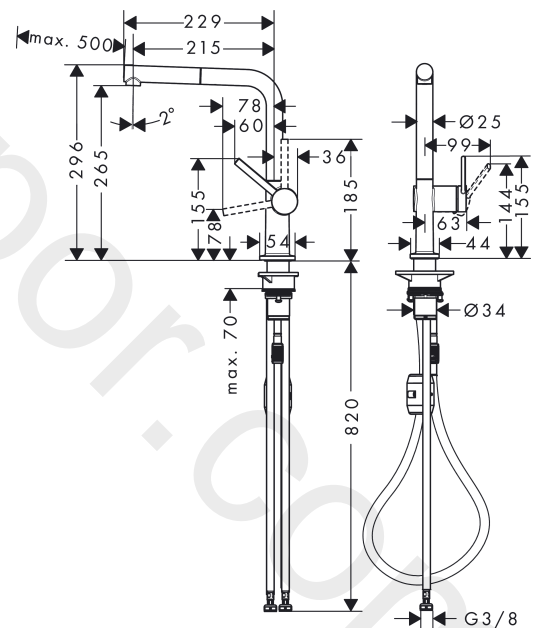

#### product features

- ComfortZone 270
- I-spout
- swivel range adjustable in 4 steps 60°, 110°, 150° or 360°
- laminar spray
- quick connect hose
- connection dimension: DN15
- maximum flow rate at 3 bar: 8 l/min
- ceramic cartridge
- connection type: G 3/8 connections
- temperature limitation adjustable
- integrated non-return valve
- suitable for continuous flow water heaters
- extension length up to 50 cm

### Scale drawing

**Talis M54**

**Single lever kitchen mixer 270, pull-out spout, 1jet**

Finish: **Chrome** Article Number: **72808000**

**Flowchart**

www.divapor.com

**Talis M54**  
**Single lever kitchen mixer 270, pull-out spout, 1jet**  
 Finish: **Chrome** Article Number: **72808000**

## Talis M54

Single lever kitchen mixer 270, pull-out spout, 1jet

Finish: **Chrome** Article Number: **72808000**