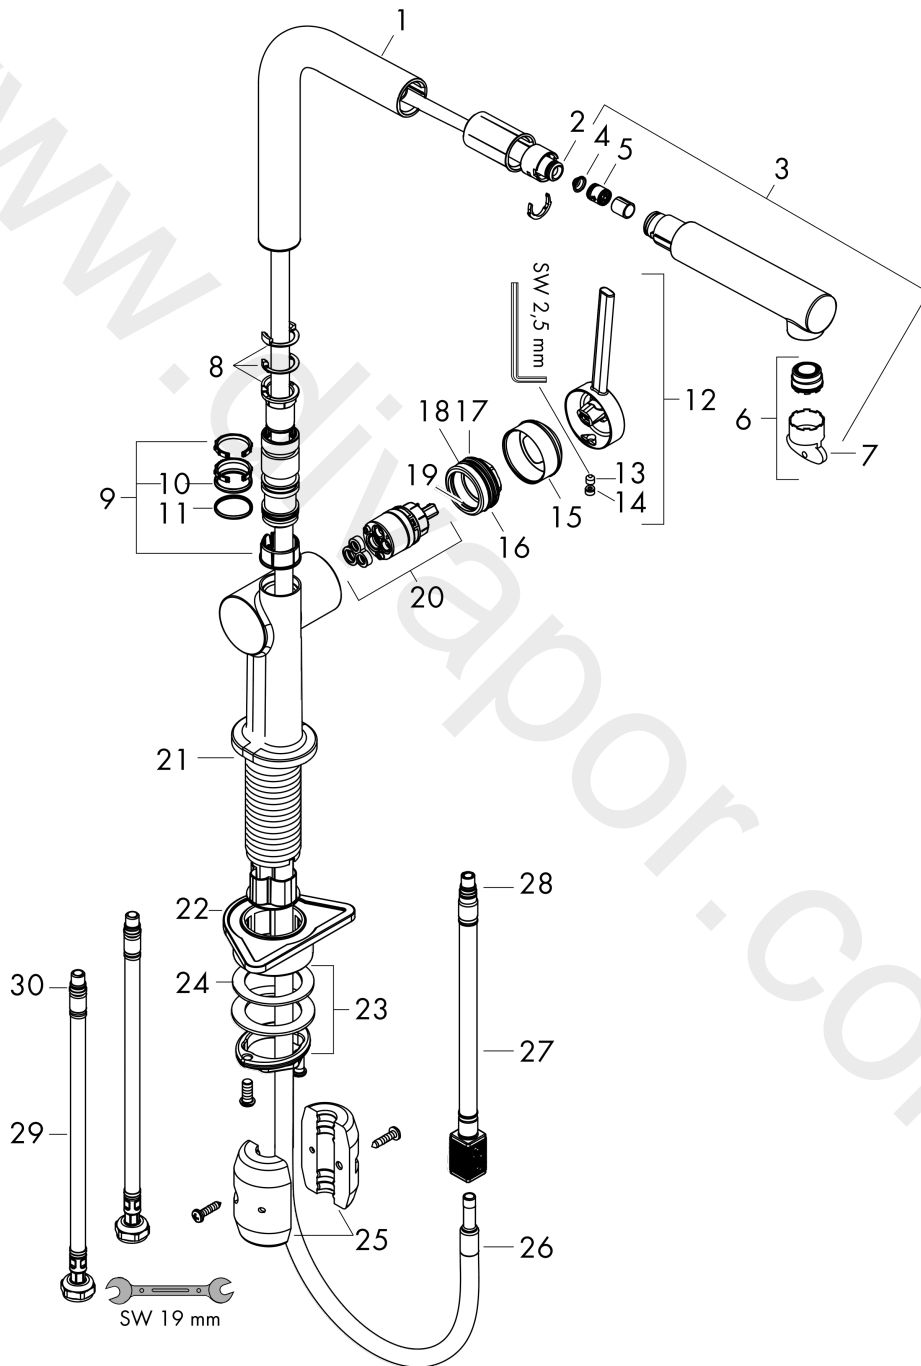

### Scale drawing

**Talis M54**

**Single lever kitchen mixer 270, pull-out spout, 1jet**

Finish: **Chrome** Article Number: **72808000**

**Flowchart**

www.divapor.com

**Talis M54**  
**Single lever kitchen mixer 270, pull-out spout, 1jet**  
 Finish: **Chrome** Article Number: **72808000**

**Exploded Drawing**

Year of production: >12/19

## Talis M54

Single lever kitchen mixer 270, pull-out spout, 1jet

Finish: **Chrome** Article Number: **72808000**

### Spare part list

Year of production: >12/19

Pos.	Description	Article Number	Price	PU
1	spout cpl.	93749000	£ 64,00	1
2	O-ring 8x2	98112000	£ 3,30	1
3	handspray	93751000	£ 79,00	1
4	filter	98516000	£ 6,10	1
5	non return valve DW 10	96456000	£ 9,00	1
6	spray former	93748000	£ 25,00	1
7	service tool	93750000	£ 9,00	1
8	set of locating rings (60° / 110° / 150°)	94911000	£ 16,10	1
9	set of lever collars	98365000	£ 9,00	1
10	O-ring 19x2	98426000	£ 3,30	1
11	O-ring 20x1,5	98197000	£ 3,30	1
12	handle	93736000	£ 43,00	1
13	hollow set screw M5x5	98446000	£ 3,30	1
14	screw cover	93735610	£ 9,00	1
15	flange	93737000	£ 43,00	1
16	nut	93738000	£ 51,00	1
17	O-ring 25x1,5	98146000	£ 3,30	1
18	O-ring 30x1,5	98433000	£ 3,30	1
19	O-ring 29x2	98391000	£ 3,30	1
20	cartridge, assy	93740000	£ 96,00	1
21	O-ring 36x3	98052000	£ 3,30	1
22	support	97523000	£ 6,10	1
23	fixing set (Ø 34)	95049000	£ 16,10	1
24	lever collar	97548000	£ 3,30	1
25	weight	92500000	£ 43,00	1
26	hose 1,50 m	93816000	£ 96,00	1
27	hose	93744000	£ 51,00	1
28	O-ring 7x1,5	98422000	£ 3,30	1
29	connection hose 900 mm M8x0,75 G3/8	93746000	£ 43,00	1
30	O-ring 6,6x1,6	93019000	£ 3,30	1
a	set of adapters	93395000	£ 25,00	1