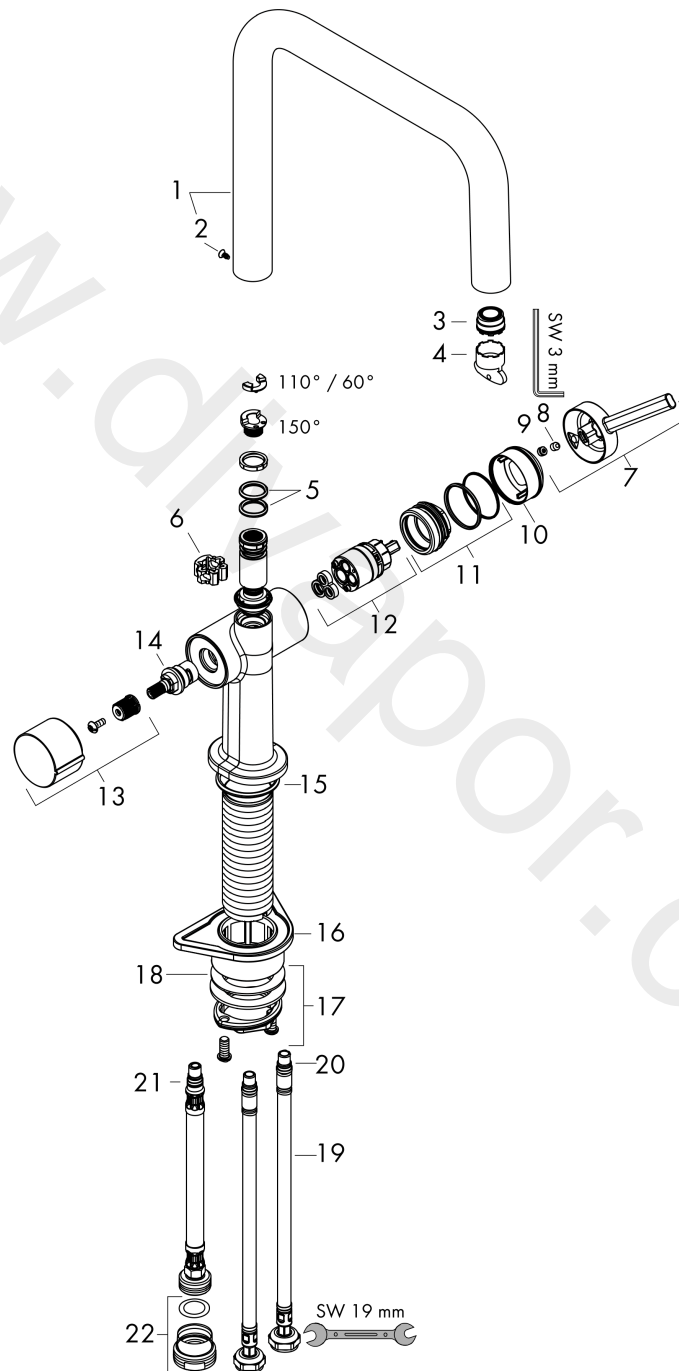

**Talis M54**  
**Single lever kitchen mixer U 220, device shut-off valve, 1jet**  
 Finish: **Stainless Steel Finish** Article Number: **72807800**

**Flowchart**

**Talis M54**

Single lever kitchen mixer U 220, device shut-off valve, 1jet

Finish: **Stainless Steel Finish** Article Number: **72807800**

**Exploded Drawing**

Year of production: >04/21

**Talis M54****Single lever kitchen mixer U 220, device shut-off valve, 1jet**Finish: **Stainless Steel Finish** Article Number: **72807800****Spare part list**

Year of production: &gt;04/21

Pos.	Description	Article Number	Price	PU
1	spout cpl.	93756800	£ 260,00	1
2	screw	94319000	£ 20,50	1
3	spray former	93748000	£ 25,00	1
4	service tool	93750000	£ 9,00	1
5	O-Ring 14x2,5	98189000	£ 3,30	1
6	axialring	97558000	£ 3,30	1
7	handle	93736800	£ 64,00	1
8	hollow set screw M5x5	98446000	£ 3,30	1
9	screw cover	93735610	£ 9,00	1
10	flange	93737800	£ 64,00	1
11	nut	93738000	£ 51,00	1
12	cartridge, assy	93760000	£ 96,00	1
13	handle	93809800	-	1
14	shut off unit	93658000	£ 79,00	1
15	O-ring 36x3	98052000	£ 3,30	1
16	support	97523000	£ 6,10	1
17	fixing set (Ø 34)	95049000	£ 16,10	1
18	lever collar	97548000	£ 3,30	1
19	connection hose 900 mm M8x0,75 G3/8	93746000	£ 43,00	1
20	O-ring 6,6x1,6	93019000	£ 3,30	1
21	O-ring 7x1,5	98422000	£ 3,30	1
22	reduction coupling	92844000	£ 16,10	1