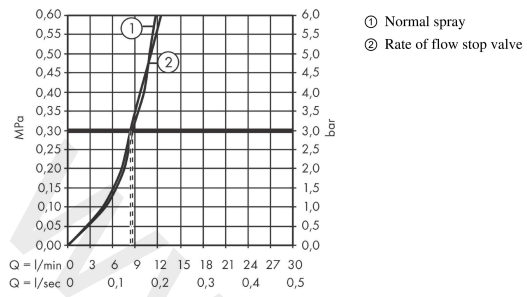

Talis M54
Single lever kitchen mixer U 220, device shut-off valve, 1jet
Finish: **Stainless Steel Finish** Article Number: **72807800**

Flowchart