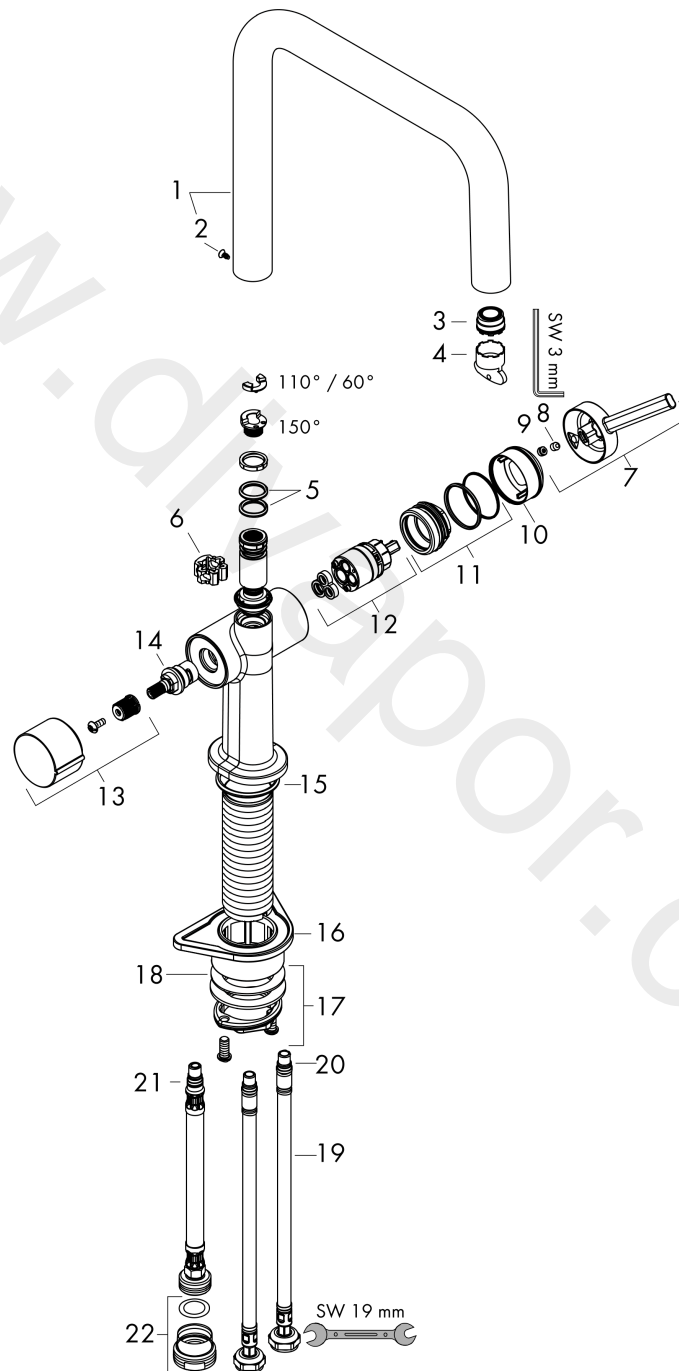

Talis M54

Single lever kitchen mixer U 220, device shut-off valve, 1jet

Finish: **Matt Black** Article Number: **72807670**

Flowchart

Talis M54

Single lever kitchen mixer U 220, device shut-off valve, 1jet

Finish: **Matt Black** Article Number: **72807670**

Exploded Drawing

Year of production: >04/21

Talis M54**Single lever kitchen mixer U 220, device shut-off valve, 1jet**Finish: **Matt Black** Article Number: **72807670****Spare part list**

Year of production: >04/21

Pos.	Description	Article Number	Price	PU
1	spout cpl.	93756670	£ 260,00	1
2	screw	94319000	£ 20,50	1
3	spray former	93748000	£ 25,00	1
4	service tool	93750000	£ 9,00	1
5	O-Ring 14x2,5	98189000	£ 3,30	1
6	axialring	97558000	£ 3,30	1
7	handle	93736670	£ 64,00	1
8	hollow set screw M5x5	98446000	£ 3,30	1
9	screw cover	93735610	£ 9,00	1
10	flange	93737670	£ 64,00	1
11	nut	93738000	£ 51,00	1
12	cartridge, assy	93760000	£ 96,00	1
13	handle	93809670	£ 64,00	1
14	shut off unit	93658000	£ 79,00	1
15	O-ring 36x3	98052000	£ 3,30	1
16	support	97523000	£ 6,10	1
17	fixing set (Ø 34)	95049000	£ 16,10	1
18	lever collar	97548000	£ 3,30	1
19	connection hose 900 mm M8x0,75 G3/8	93746000	£ 43,00	1
20	O-ring 6,6x1,6	93019000	£ 3,30	1
21	O-ring 7x1,5	98422000	£ 3,30	1
22	reduction coupling	92844000	£ 16,10	1