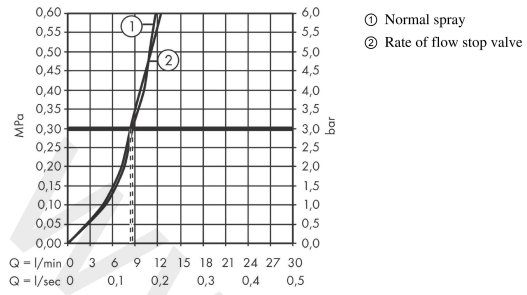

Talis M54

Single lever kitchen mixer U 220, device shut-off valve, 1jet

Finish: **Matt Black** Article Number: **72807670**

Flowchart