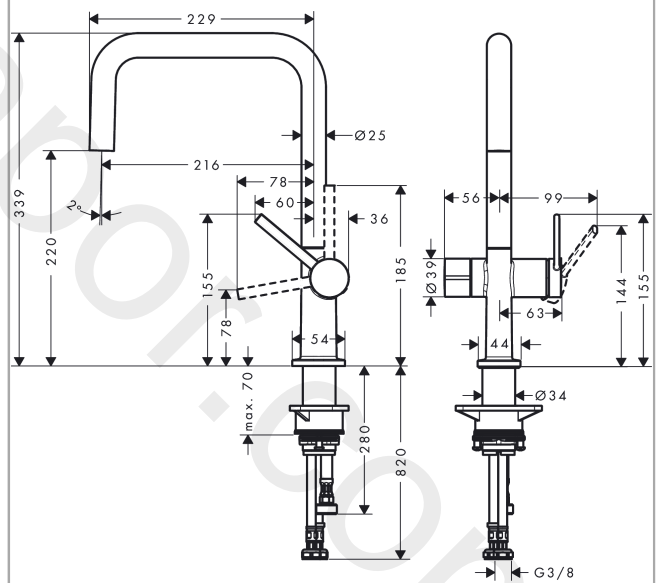

#### product features

- ComfortZone 220
- swivel range adjustable in 4 steps 60°, 110°, 150° or 360°
- laminar spray
- with integrated shut-off valve
- device connection DN20
- connection dimension: DN15
- maximum flow rate at 3 bar: 8 l/min
- ceramic cartridge
- connection type: G 3/8 connections
- temperature limitation adjustable
- suitable for continuous flow water heaters
- tap hole with Ø 35 mm required
- WRAS 2206356
- WRAS 2206356 - Approval letter

### Product image

### Scale drawing

**Talis M54**  
**Single lever kitchen mixer U 220, device shut-off valve, 1jet**  
 Finish: **Chrome** Article Number: **72807000**

**Flowchart**

www.divapor.com

**Talis M54**  
**Single lever kitchen mixer U 220, device shut-off valve, 1jet**  
 Finish: **Chrome** Article Number: **72807000**

### Spare part list

Year of production: >04/21

Pos.	Description	Article Number	Price	PU
1	spout cpl.	93756000	£ 173,00	1
2	screw	94319000	£ 20,50	1
3	spray former	93748000	£ 25,00	1
4	service tool	93750000	£ 9,00	1
5	O-Ring 14x2,5	98189000	£ 3,30	1
6	axialring	97558000	£ 3,30	1
7	handle	93736000	£ 43,00	1
8	hollow set screw M5x5	98446000	£ 3,30	1
9	screw cover	93735610	£ 9,00	1
10	flange	93737000	£ 43,00	1
11	nut	93738000	£ 51,00	1
12	cartridge, assy	93760000	£ 96,00	1
13	handle	93809000	£ 43,00	1
14	shut off unit	93658000	£ 79,00	1
15	O-ring 36x3	98052000	£ 3,30	1
16	support	97523000	£ 6,10	1
17	fixing set (Ø 34)	95049000	£ 16,10	1
18	lever collar	97548000	£ 3,30	1
19	connection hose 900 mm M8x0,75 G3/8	93746000	£ 43,00	1
20	O-ring 6,6x1,6	93019000	£ 3,30	1
21	O-ring 7x1,5	98422000	£ 3,30	1
22	reduction coupling	92844000	£ 16,10	1