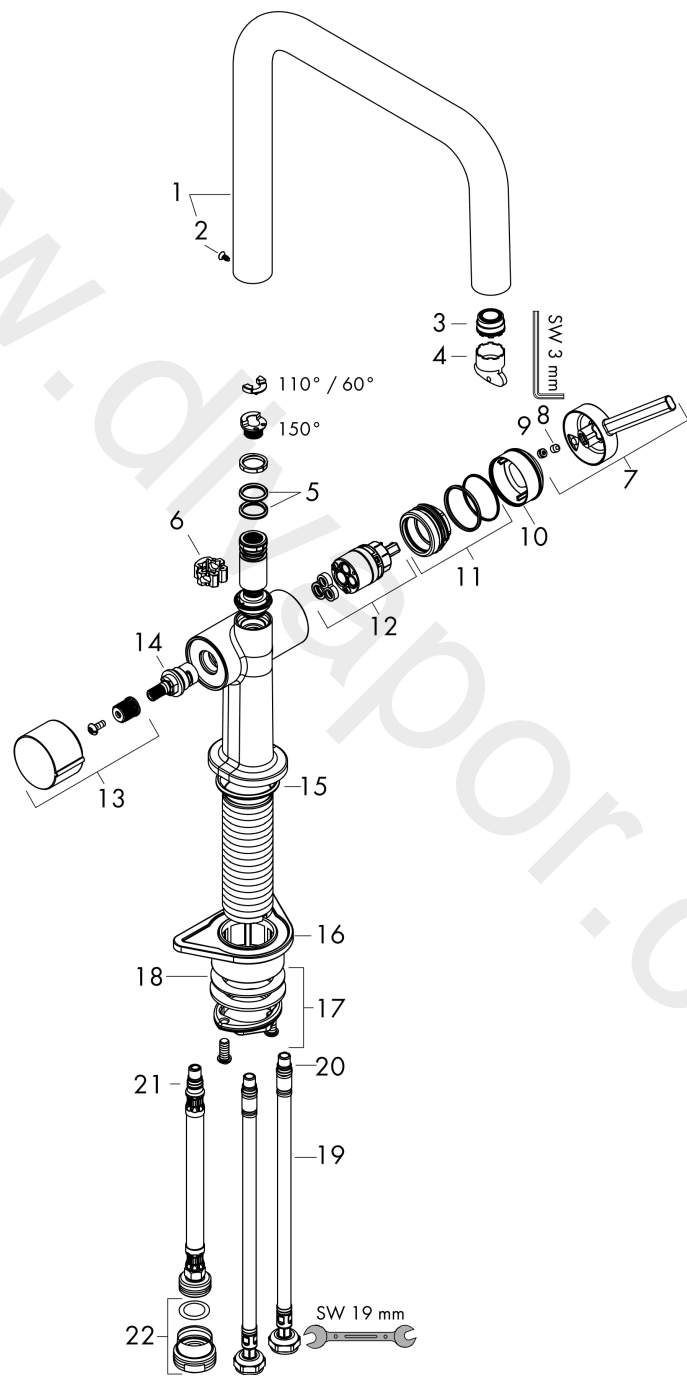

#### product features

- ComfortZone 220
- swivel range adjustable in 4 steps 60°, 110°, 150° or 360°
- laminar spray
- with integrated shut-off valve
- device connection DN20
- connection dimension: DN15
- maximum flow rate at 3 bar: 8 l/min
- ceramic cartridge
- connection type: G 3/8 connections
- temperature limitation adjustable
- suitable for continuous flow water heaters
- tap hole with Ø 35 mm required
- WRAS 2206356
- WRAS 2206356 - Approval letter

### Scale drawing

**Talis M54**  
**Single lever kitchen mixer U 220, device shut-off valve, 1jet**  
 Finish: **Chrome** Article Number: **72807000**

**Flowchart**

www.divapor.com

**Talis M54**  
**Single lever kitchen mixer U 220, device shut-off valve, 1jet**  
 Finish: **Chrome** Article Number: **72807000**

**Exploded Drawing**

Year of production: >04/21

### Spare part list

Year of production: >04/21

Pos.	Description	Article Number	Price	PU
1	spout cpl.	93756000	£ 173,00	1
2	screw	94319000	£ 20,50	1
3	spray former	93748000	£ 25,00	1
4	service tool	93750000	£ 9,00	1
5	O-Ring 14x2,5	98189000	£ 3,30	1
6	axialring	97558000	£ 3,30	1
7	handle	93736000	£ 43,00	1
8	hollow set screw M5x5	98446000	£ 3,30	1
9	screw cover	93735610	£ 9,00	1
10	flange	93737000	£ 43,00	1
11	nut	93738000	£ 51,00	1
12	cartridge, assy	93760000	£ 96,00	1
13	handle	93809000	£ 43,00	1
14	shut off unit	93658000	£ 79,00	1
15	O-ring 36x3	98052000	£ 3,30	1
16	support	97523000	£ 6,10	1
17	fixing set (Ø 34)	95049000	£ 16,10	1
18	lever collar	97548000	£ 3,30	1
19	connection hose 900 mm M8x0,75 G3/8	93746000	£ 43,00	1
20	O-ring 6,6x1,6	93019000	£ 3,30	1
21	O-ring 7x1,5	98422000	£ 3,30	1
22	reduction coupling	92844000	£ 16,10	1