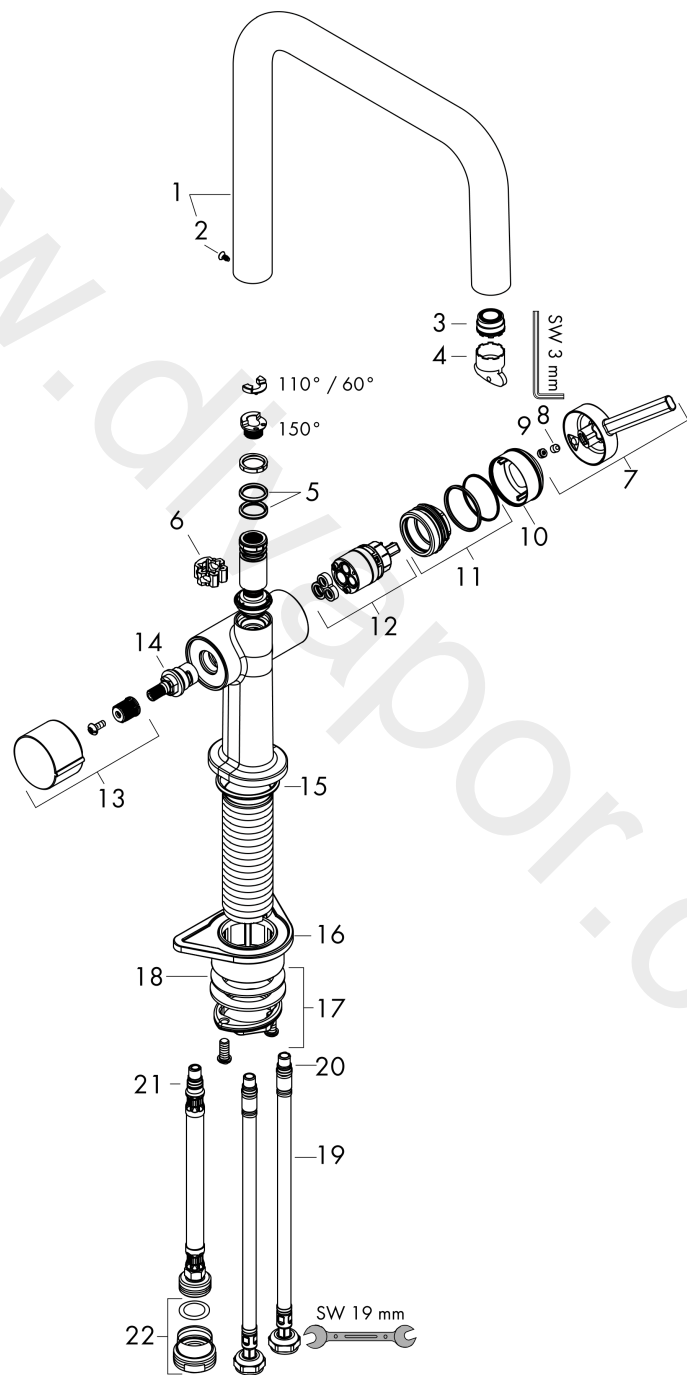

**Talis M54**

**Single lever kitchen mixer U 220, device shut-off valve, 1jet**

Surfaces: Article Number: **72807000**

**Exploded Drawing**

Year of production: **04/20 - 03/21**

**Talis M54****Single lever kitchen mixer U 220, device shut-off valve, 1jet**Surfaces: Article Number: **72807000****Spare part list**Year of production: **04/20 - 03/21**

<b>Pos.</b>	<b>Description</b>	<b>Article Number</b>	<b>Price</b>	<b>PU</b>
1	spout cpl.	93756000	£ 173,00	1
2	screw	97662000	£ 9,00	1
3	spray former	93748000	£ 25,00	1
4	service tool	93750000	£ 9,00	1
5	O-Ring 14x2,5	98189000	£ 3,30	1
6	axialring	97558000	£ 3,30	1
7	handle	93736000	£ 43,00	1
8	hollow set screw M5x5	98446000	£ 3,30	1
9	screw cover	93735610	£ 9,00	1
10	flange	93737000	£ 43,00	1
11	nut	93738000	£ 51,00	1
12	cartridge, assy	93760000	£ 96,00	1
13	handle	93809000	£ 43,00	1
14	shut off unit	93658000	£ 79,00	1
15	O-ring 36x3	98052000	£ 3,30	1
16	support	97523000	£ 6,10	1
17	fixing set (Ø 34)	95049000	£ 16,10	1
18	lever collar	97548000	£ 3,30	1
19	connection hose 900 mm M8x0,75 G3/8	93746000	£ 43,00	1
20	O-ring 6,6x1,6	93019000	£ 3,30	1
21	O-ring 7x1,5	98422000	£ 3,30	1
22	reduction coupling	92844000	£ 16,10	1