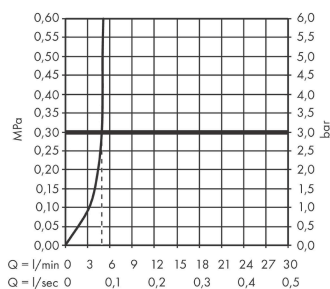

Technology

Design awards

reddot winner 2020

Product image

Scale drawing

Flowchart

Talis M54

Single lever kitchen mixer U 220, 1jet