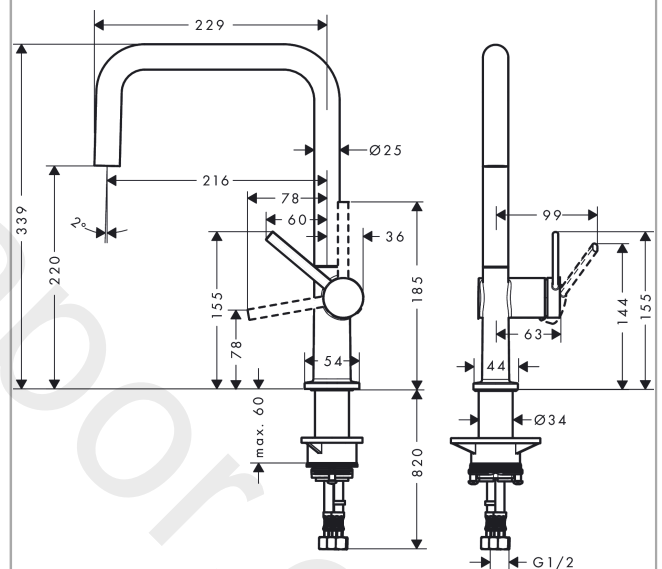

Talis M54

Single lever kitchen mixer U 220, 1jet

Finish: **Matt Black** Article Number: **72806677**

Description

product features

- ComfortZone 220
- swivel range adjustable in 4 steps 60°, 110°, 150° or 360°
- laminar spray
- connection dimension: DN15
- maximum flow rate at 3 bar: 8 l/min
- ceramic cartridge
- connection type: G ½ connections
- temperature limitation adjustable
- suitable for continuous flow water heaters

Technology

Design awards

reddot winner 2020

Product image

Scale drawing

Flowchart

Talis M54

Single lever kitchen mixer U 220, 1jet

Finish: Matt Black Article Number: 72806677

Exploded Drawing

Year of production: >04/21

Talis M54**Single lever kitchen mixer U 220, 1jet**Finish: **Matt Black** Article Number: **72806677****Spare part list**

Year of production: >04/21

Pos.	Description	Article Number	Price	PU
1	spout cpl.	93756670	£ 260,00	1
2	screw	94319000	£ 20,50	1
3	spray former	93748000	£ 25,00	1
4	service tool	93750000	£ 9,00	1
5	O-Ring 14x2,5	98189000	£ 3,30	1
6	axialring	97558000	£ 3,30	1
7	handle	93736670	£ 64,00	1
8	hollow set screw M5x5	98446000	£ 3,30	1
9	screw cover	93735610	£ 9,00	1
10	flange	93737670	£ 64,00	1
11	nut	93738000	£ 51,00	1
12	cartridge, assy	93760000	£ 96,00	1
13	O-ring 36x3	98052000	£ 3,30	1
14	support	97523000	£ 6,10	1
15	fixing set (Ø 34)	95049000	£ 16,10	1
16	lever collar	97548000	£ 3,30	1
17	connection hose 900 mm M8x0,75 G½	97489000	£ 35,00	1
18	O-ring 7x1,5	98422000	£ 3,30	1