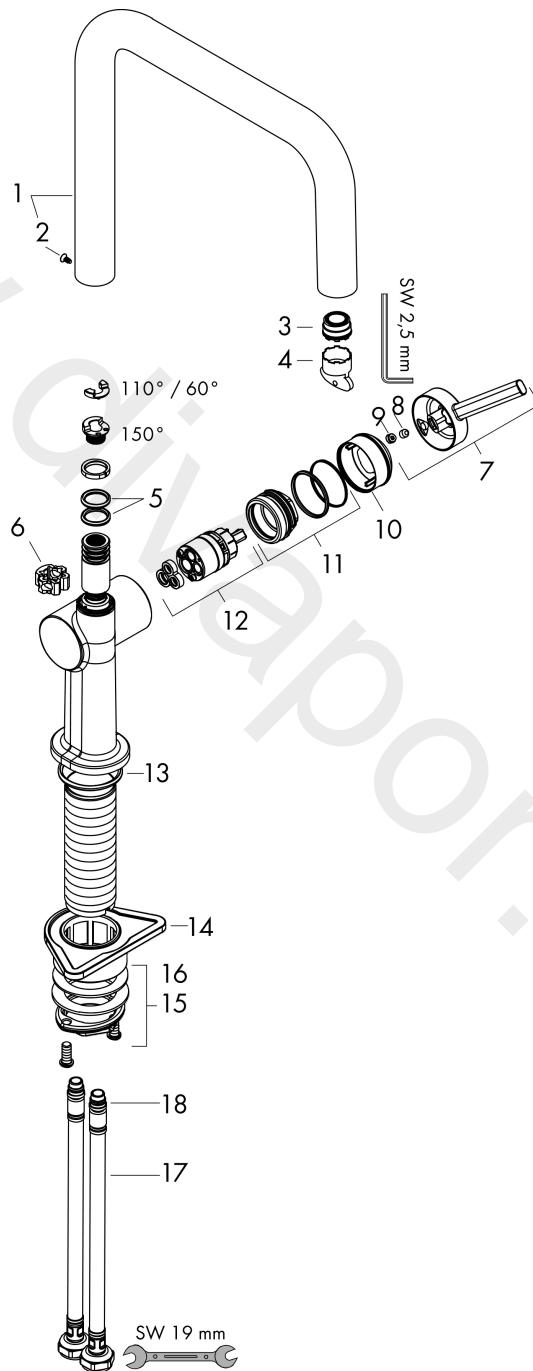

Talis M54

Single lever kitchen mixer U 220, 1jet

Finish: **Matt Black** Article Number: **72806677**

Description

product features

- ComfortZone 220
- swivel range adjustable in 4 steps 60°, 110°, 150° or 360°
- laminar spray
- connection dimension: DN15
- maximum flow rate at 3 bar: 8 l/min
- ceramic cartridge
- connection type: G ½ connections
- temperature limitation adjustable
- suitable for continuous flow water heaters

Technology

Design awards

reddot winner 2020

Product image

Scale drawing

Flowchart

Talis M54

Single lever kitchen mixer U 220, 1jet

Finish: Matt Black Article Number: 72806677

Exploded Drawing

Year of production: >04/21

Talis M54**Single lever kitchen mixer U 220, 1jet**Finish: **Matt Black** Article Number: **72806677****Spare part list**

Year of production: >04/21

Pos.	Description	Article Number	Price	PU
1	spout cpl.	93756670	£ 260,00	1
2	screw	94319000	£ 20,50	1
3	spray former	93748000	£ 25,00	1
4	service tool	93750000	£ 9,00	1
5	O-Ring 14x2,5	98189000	£ 3,30	1
6	axialring	97558000	£ 3,30	1
7	handle	93736670	£ 64,00	1
8	hollow set screw M5x5	98446000	£ 3,30	1
9	screw cover	93735610	£ 9,00	1
10	flange	93737670	£ 64,00	1
11	nut	93738000	£ 51,00	1
12	cartridge, assy	93760000	£ 96,00	1
13	O-ring 36x3	98052000	£ 3,30	1
14	support	97523000	£ 6,10	1
15	fixing set (Ø 34)	95049000	£ 16,10	1
16	lever collar	97548000	£ 3,30	1
17	connection hose 900 mm M8x0,75 G½	97489000	£ 35,00	1
18	O-ring 7x1,5	98422000	£ 3,30	1