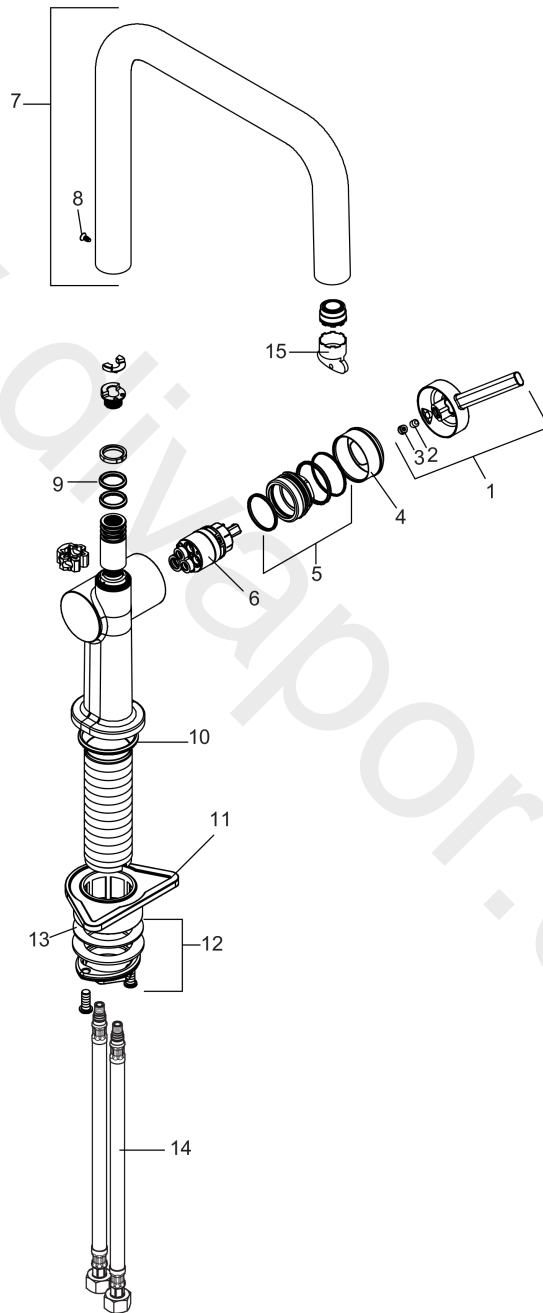

Talis N**Single lever kitchen mixer U 220, 1jet**Finish: **Matt Black** Article Number: **72806671****Description****product features**

- ComfortZone 220
- swivel range adjustable in 4 steps 60°, 110°, 150° or 360°
- normal spray
- maximum flow rate at 3 bar: 6,6 l/min
- ceramic cartridge
- connection type: G 3/8 connections
- temperature limitation adjustable
- suitable for continuous flow water heaters

Technology**Product image**

Talis N
Single lever kitchen mixer U 220, 1jet
 Finish: **Matt Black** Article Number: **72806671**

Exploded Drawing

Year of production: >04/20

Talis N

Single lever kitchen mixer U 220, 1jet

Finish: **Matt Black** Article Number: **72806671**

Spare part list

Year of production: >04/20

Pos.	Description	Article Number	Price	PU
1	handle	93736670	£ 64,00	1
2	hollow set screw M5x5	98446000	£ 3,30	1
3	screw cover	93735610	£ 9,00	1
4	flange	93737670	£ 64,00	1
5	nut	93738000	£ 51,00	1
6	cartridge, assy	93760000	£ 96,00	1
7	spout cpl.	93756670	£ 260,00	1
8	screw	94319000	£ 20,50	1
9	O-Ring 14x2,5	98189000	£ 3,30	1
10	O-ring 36x3	98052000	£ 3,30	1
11	support	97523000	£ 6,10	1
12	fixing set (Ø 34)	95049000	£ 16,10	1
13	lever collar	97548000	£ 3,30	1
14	connection hose 35½" M8x0,75 3/8"	96316001	-	1
15	service tool	93750000	£ 9,00	1
a	O-ring 7x1,5	98422000	£ 3,30	1
b	aerator cpl.	94222000	£ 25,00	1