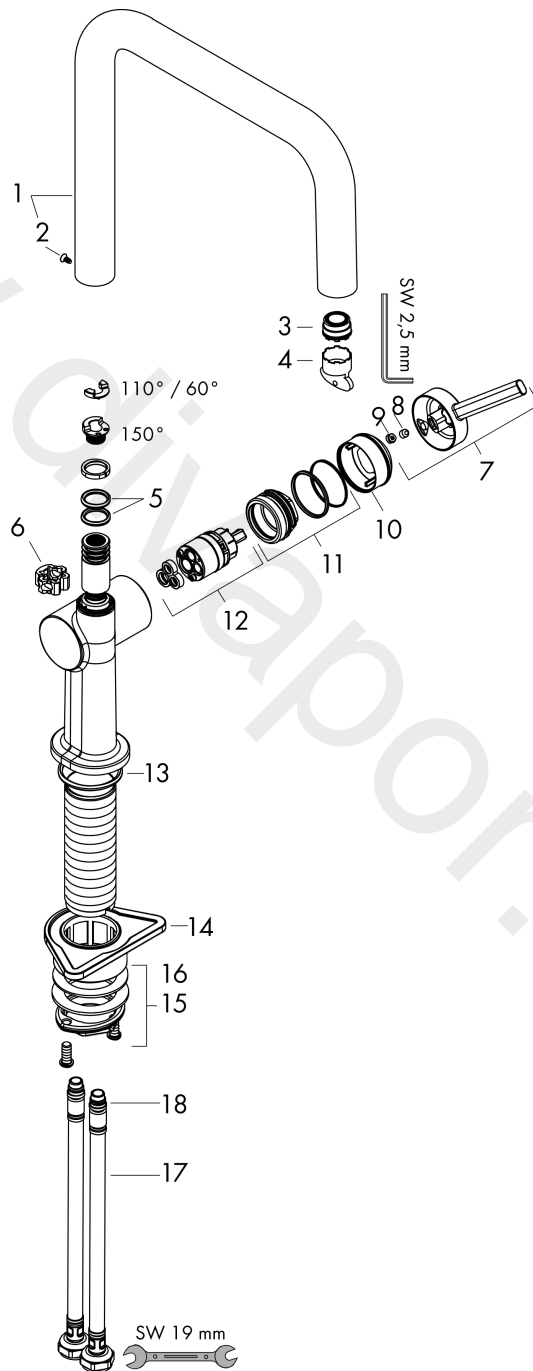

Talis M54

Single lever kitchen mixer U 220, 1jet

Finish: **Matt Black** Article Number: **72806670**

Description

product features

- ComfortZone 220
- swivel range adjustable in 4 steps 60°, 110°, 150° or 360°
- laminar spray
- connection dimension: DN15
- maximum flow rate at 3 bar: 9 l/min
- ceramic cartridge
- connection type: G 3/8 connections
- temperature limitation adjustable
- suitable for continuous flow water heaters
- tap hole with Ø 35 mm required
- WRAS 2307036
- WRAS 2307036 - Approval letter 2307036

Scale drawing

Talis M54

Single lever kitchen mixer U 220, 1jet

Finish: **Matt Black** Article Number: **72806670**

Flowchart

www.divapor.com

Talis M54

Single lever kitchen mixer U 220, 1jet

Finish: **Matt Black** Article Number: **72806670**

Exploded Drawing

Year of production: >04/21

Talis M54

Single lever kitchen mixer U 220, 1jet

Finish: **Matt Black** Article Number: **72806670**

Spare part list

Year of production: >04/21

Pos.	Description	Article Number	Price	PU
1	spout cpl.	93756670	£ 260,00	1
2	screw	94319000	£ 20,50	1
3	spray former	93748000	£ 25,00	1
4	service tool	93750000	£ 9,00	1
5	O-Ring 14x2,5	98189000	£ 3,30	1
6	axialring	97558000	£ 3,30	1
7	handle	93736670	£ 64,00	1
8	hollow set screw M5x5	98446000	£ 3,30	1
9	screw cover	93735610	£ 9,00	1
10	flange	93737670	£ 64,00	1
11	nut	93738000	£ 51,00	1
12	cartridge, assy	93760000	£ 96,00	1
13	O-ring 36x3	98052000	£ 3,30	1
14	support	97523000	£ 6,10	1
15	fixing set (Ø 34)	95049000	£ 16,10	1
16	lever collar	97548000	£ 3,30	1
17	connection hose 900 mm M8x0,75 G3/8	93746000	£ 43,00	1
18	O-ring 6,6x1,6	93019000	£ 3,30	1