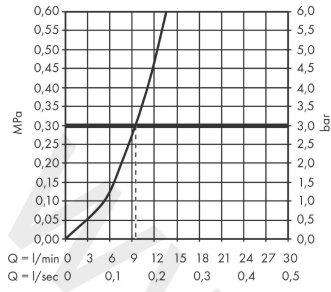

Talis M54

Single lever kitchen mixer U 220, 1jet

Finish: **Matt Black** Article Number: **72806670**

Flowchart

www.divapor.com