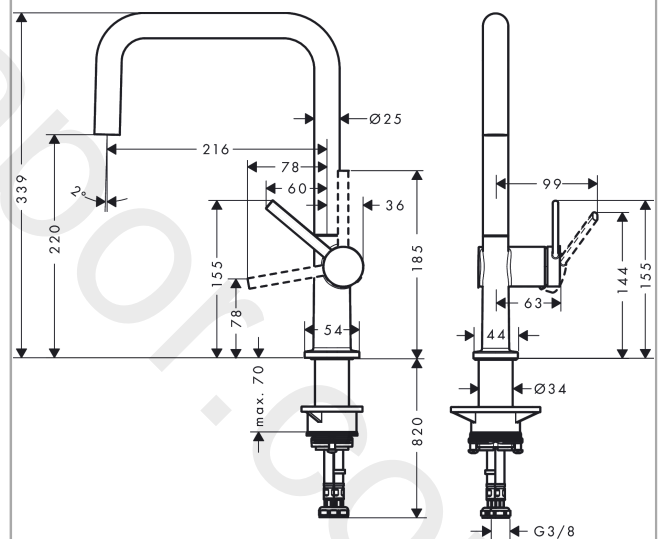

Talis M54

Single lever kitchen mixer U 220, 1jet

Finish: **Matt Black** Article Number: **72806670**

Description

product features

- ComfortZone 220
- swivel range adjustable in 4 steps 60°, 110°, 150° or 360°
- laminar spray
- connection dimension: DN15
- maximum flow rate at 3 bar: 9 l/min
- ceramic cartridge
- connection type: G 3/8 connections
- temperature limitation adjustable
- suitable for continuous flow water heaters
- tap hole with Ø 35 mm required
- WRAS 2307036
- WRAS 2307036 - Approval letter 2307036

Scale drawing

Talis M54

Single lever kitchen mixer U 220, 1jet

Finish: **Matt Black** Article Number: **72806670**

Flowchart

www.divapor.com

Talis M54

Single lever kitchen mixer U 220, 1jet

Finish: **Matt Black** Article Number: **72806670**

Exploded Drawing

Year of production: >04/21

Talis M54

Single lever kitchen mixer U 220, 1jet

Finish: **Matt Black** Article Number: **72806670**

Spare part list

Year of production: >04/21

Pos.	Description	Article Number	Price	PU
1	spout cpl.	93756670	£ 260,00	1
2	screw	94319000	£ 20,50	1
3	spray former	93748000	£ 25,00	1
4	service tool	93750000	£ 9,00	1
5	O-Ring 14x2,5	98189000	£ 3,30	1
6	axialring	97558000	£ 3,30	1
7	handle	93736670	£ 64,00	1
8	hollow set screw M5x5	98446000	£ 3,30	1
9	screw cover	93735610	£ 9,00	1
10	flange	93737670	£ 64,00	1
11	nut	93738000	£ 51,00	1
12	cartridge, assy	93760000	£ 96,00	1
13	O-ring 36x3	98052000	£ 3,30	1
14	support	97523000	£ 6,10	1
15	fixing set (Ø 34)	95049000	£ 16,10	1
16	lever collar	97548000	£ 3,30	1
17	connection hose 900 mm M8x0,75 G3/8	93746000	£ 43,00	1
18	O-ring 6,6x1,6	93019000	£ 3,30	1