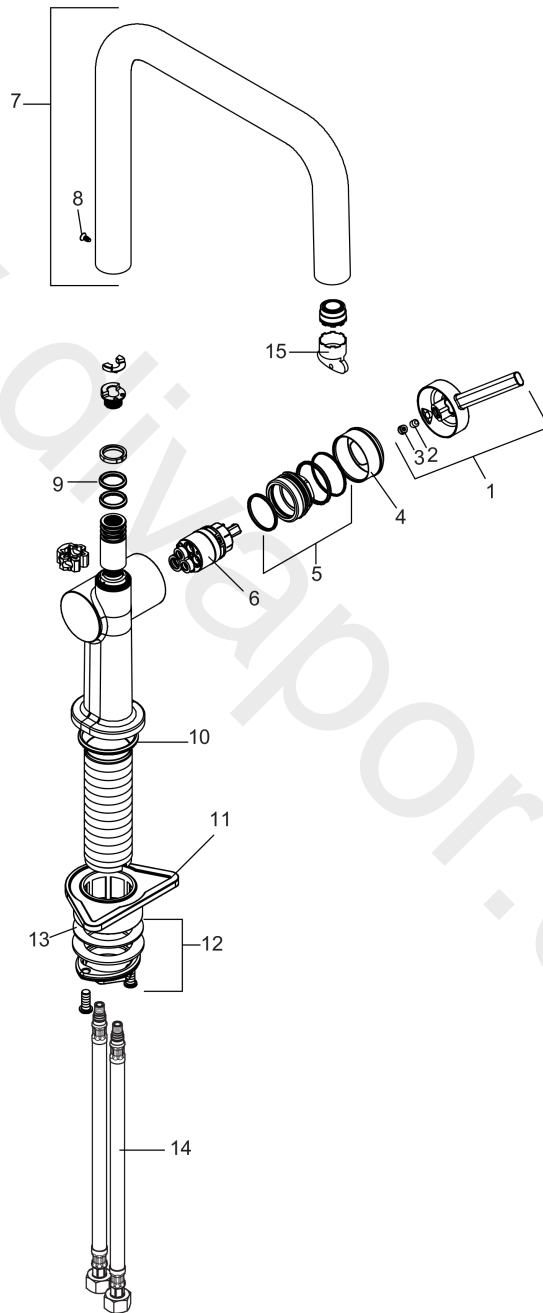

**Talis N****Single lever kitchen mixer U 220, 1jet**Finish: **Brushed Gold Optic** Article Number: **72806251****Description****product features**

- ComfortZone 220
- swivel range adjustable in 4 steps 60°, 110°, 150° or 360°
- normal spray
- maximum flow rate at 3 bar: 6,6 l/min
- ceramic cartridge
- connection type: G 3/8 connections
- temperature limitation adjustable
- suitable for continuous flow water heaters

**Technology****Product image**

**Talis N**  
**Single lever kitchen mixer U 220, 1jet**  
 Finish: **Brushed Gold Optic** Article Number: **72806251**

**Exploded Drawing**

Year of production: >10/21

**Talis N**

**Single lever kitchen mixer U 220, 1jet**

Finish: **Brushed Gold Optic** Article Number: **72806251**

**Spare part list**

Year of production: >10/21

Pos.	Description	Article Number	Price	PU
1	handle	93736250	£ 64,00	1
2	hollow set screw M5x5	98446000	£ 3,30	1
3	screw cover	93735610	£ 9,00	1
4	flange	93737250	£ 64,00	1
5	nut	93738000	£ 51,00	1
6	cartridge, assy	93760000	£ 96,00	1
7	spout cpl.	93756250	£ 260,00	1
8	screw	94319000	£ 20,50	1
9	O-Ring 14x2,5	98189000	£ 3,30	1
10	O-ring 36x3	98052000	£ 3,30	1
11	support	97523000	£ 6,10	1
12	fixing set (Ø 34)	95049000	£ 16,10	1
13	lever collar	97548000	£ 3,30	1
14	connection hose 35½" M8x0,75 3/8"	96316001	-	1
15	service tool	93750000	£ 9,00	1
a	aerator cpl.	94222000	£ 25,00	1
b	O-ring 7x1,5	98422000	£ 3,30	1