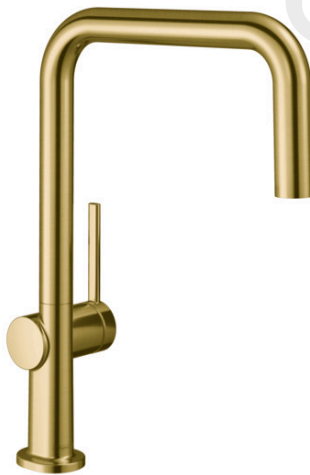

**Talis N****Single lever kitchen mixer U 220, 1jet**Finish: **Brushed Gold Optic** Article Number: **72806251****Description****product features**

- ComfortZone 220
- swivel range adjustable in 4 steps 60°, 110°, 150° or 360°
- normal spray
- maximum flow rate at 3 bar: 6,6 l/min
- ceramic cartridge
- connection type: G 3/8 connections
- temperature limitation adjustable
- suitable for continuous flow water heaters

**Technology****Product image**

**Talis N**  
**Single lever kitchen mixer U 220, 1jet**  
 Finish: **Brushed Gold Optic** Article Number: **72806251**

**Exploded Drawing**

Year of production: >10/21

**Talis N**

**Single lever kitchen mixer U 220, 1jet**

Finish: **Brushed Gold Optic** Article Number: **72806251**

**Spare part list**

Year of production: >10/21

Pos.	Description	Article Number	Price	PU
1	handle	93736250	£ 64,00	1
2	hollow set screw M5x5	98446000	£ 3,30	1
3	screw cover	93735610	£ 9,00	1
4	flange	93737250	£ 64,00	1
5	nut	93738000	£ 51,00	1
6	cartridge, assy	93760000	£ 96,00	1
7	spout cpl.	93756250	£ 260,00	1
8	screw	94319000	£ 20,50	1
9	O-Ring 14x2,5	98189000	£ 3,30	1
10	O-ring 36x3	98052000	£ 3,30	1
11	support	97523000	£ 6,10	1
12	fixing set (Ø 34)	95049000	£ 16,10	1
13	lever collar	97548000	£ 3,30	1
14	connection hose 35½" M8x0,75 3/8"	96316001	-	1
15	service tool	93750000	£ 9,00	1
a	aerator cpl.	94222000	£ 25,00	1
b	O-ring 7x1,5	98422000	£ 3,30	1