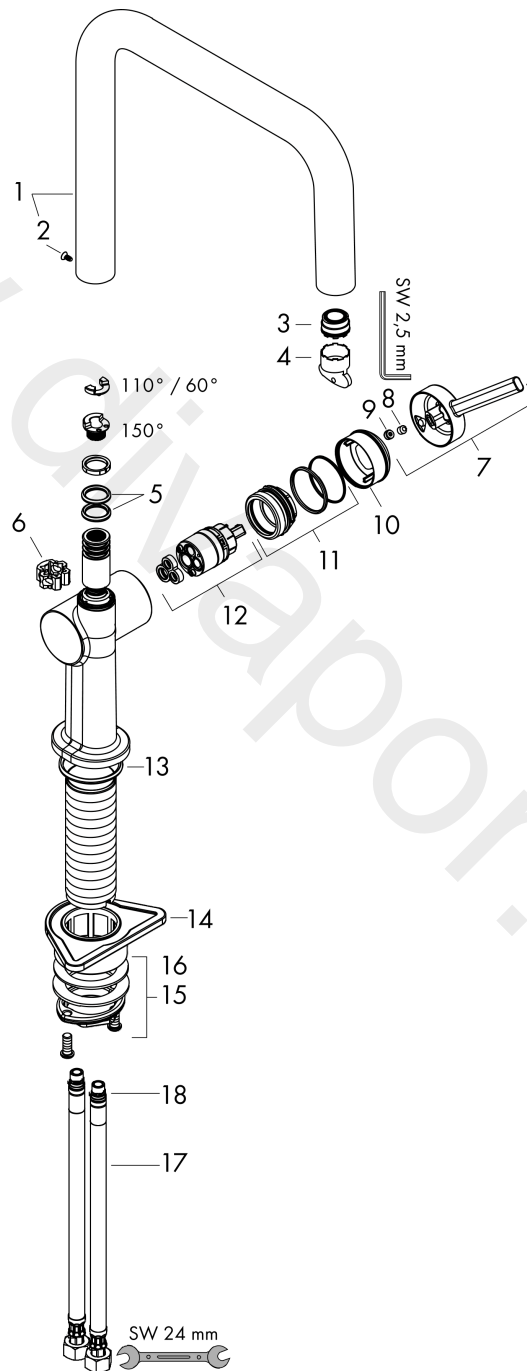

Talis M54

Single lever kitchen mixer U 220, 1jet

Finish: **Chrome** Article Number: **72806007**

Description

product features

- ComfortZone 220
- swivel range adjustable in 4 steps 60°, 110°, 150° or 360°
- laminar spray
- connection dimension: DN15
- maximum flow rate at 3 bar: 8 l/min
- ceramic cartridge
- connection type: G ½ connections
- temperature limitation adjustable
- suitable for continuous flow water heaters

Technology

Design awards

reddot winner 2020

Product image

Scale drawing

Flowchart

Talis M54

Single lever kitchen mixer U 220, 1jet

Finish: **Chrome** Article Number: **72806007**

Exploded Drawing

Year of production: >04/21

Talis M54

Single lever kitchen mixer U 220, 1jet

Finish: **Chrome** Article Number: **72806007**

Spare part list

Year of production: >04/21

Pos.	Description	Article Number	Price	PU
1	spout cpl.	93756000	£ 173,00	1
2	screw	94319000	£ 20,50	1
3	spray former	93748000	£ 25,00	1
4	service tool	93750000	£ 9,00	1
5	O-Ring 14x2,5	98189000	£ 3,30	1
6	axialring	97558000	£ 3,30	1
7	handle	93736000	£ 43,00	1
8	hollow set screw M5x5	98446000	£ 3,30	1
9	screw cover	93735610	£ 9,00	1
10	flange	93737000	£ 43,00	1
11	nut	93738000	£ 51,00	1
12	cartridge, assy	93760000	£ 96,00	1
13	O-ring 36x3	98052000	£ 3,30	1
14	support	97523000	£ 6,10	1
15	fixing set (Ø 34)	95049000	£ 16,10	1
16	lever collar	97548000	£ 3,30	1
17	connection hose 900 mm M8x0,75 G½	97489000	£ 35,00	1
18	O-ring 7x1,5	98422000	£ 3,30	1