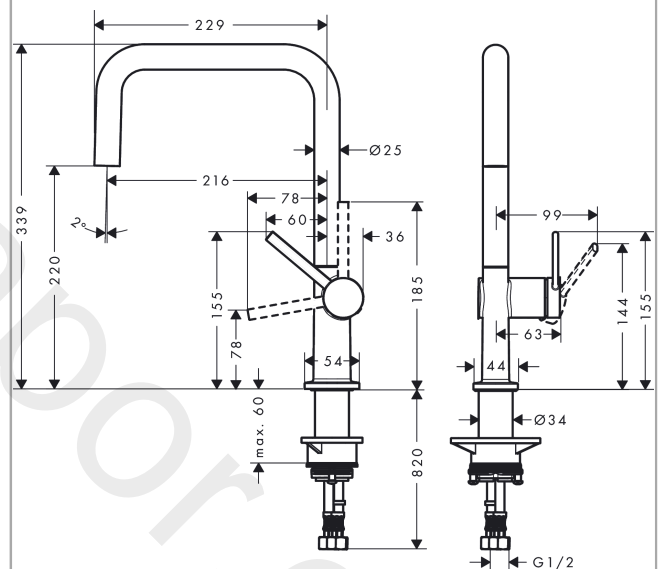

Talis M54

Single lever kitchen mixer U 220, 1jet

Finish: **Chrome** Article Number: **72806007**

Description

product features

- ComfortZone 220
- swivel range adjustable in 4 steps 60°, 110°, 150° or 360°
- laminar spray
- connection dimension: DN15
- maximum flow rate at 3 bar: 8 l/min
- ceramic cartridge
- connection type: G ½ connections
- temperature limitation adjustable
- suitable for continuous flow water heaters

Technology

Design awards

reddot winner 2020

Product image

Scale drawing

Flowchart

Talis M54

Single lever kitchen mixer U 220, 1jet

Finish: **Chrome** Article Number: **72806007**

Exploded Drawing

Year of production: >04/21

Talis M54

Single lever kitchen mixer U 220, 1jet

Finish: **Chrome** Article Number: **72806007**

Spare part list

Year of production: >04/21

Pos.	Description	Article Number	Price	PU
1	spout cpl.	93756000	£ 173,00	1
2	screw	94319000	£ 20,50	1
3	spray former	93748000	£ 25,00	1
4	service tool	93750000	£ 9,00	1
5	O-Ring 14x2,5	98189000	£ 3,30	1
6	axialring	97558000	£ 3,30	1
7	handle	93736000	£ 43,00	1
8	hollow set screw M5x5	98446000	£ 3,30	1
9	screw cover	93735610	£ 9,00	1
10	flange	93737000	£ 43,00	1
11	nut	93738000	£ 51,00	1
12	cartridge, assy	93760000	£ 96,00	1
13	O-ring 36x3	98052000	£ 3,30	1
14	support	97523000	£ 6,10	1
15	fixing set (Ø 34)	95049000	£ 16,10	1
16	lever collar	97548000	£ 3,30	1
17	connection hose 900 mm M8x0,75 G½	97489000	£ 35,00	1
18	O-ring 7x1,5	98422000	£ 3,30	1