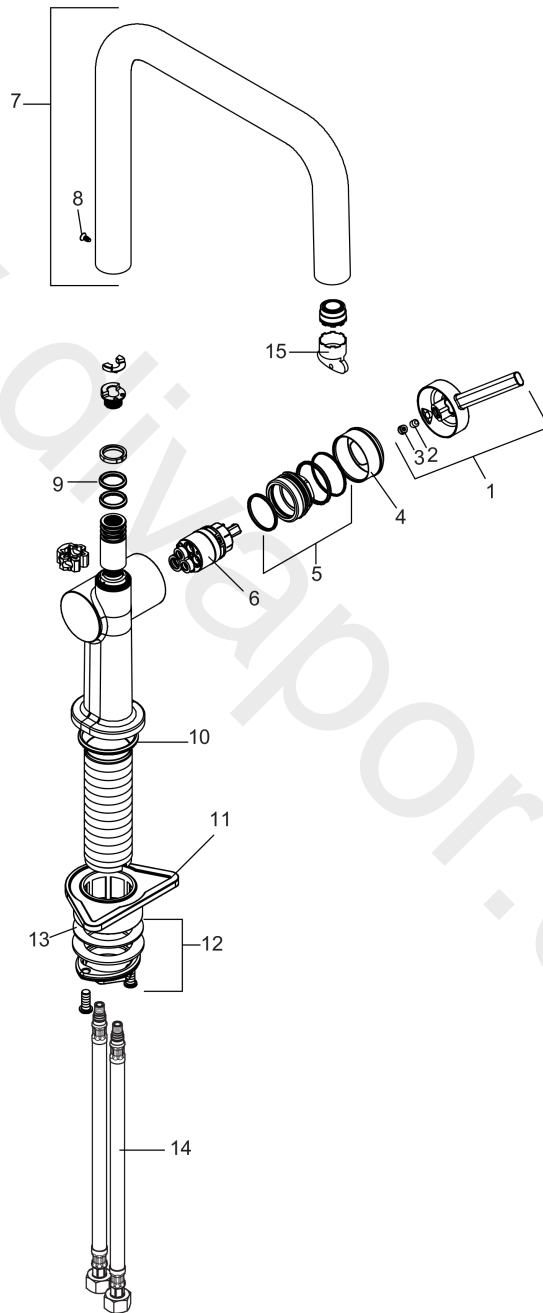

**Talis N****Single lever kitchen mixer U 220, 1jet**Finish: **Chrome** Article Number: **72806001****Description****product features**

- ComfortZone 220
- swivel range adjustable in 4 steps 60°, 110°, 150° or 360°
- normal spray
- maximum flow rate at 3 bar: 6,6 l/min
- ceramic cartridge
- connection type: G 3/8 connections
- temperature limitation adjustable
- suitable for continuous flow water heaters

**Technology****Product image**

Talis N  
 Single lever kitchen mixer U 220, 1jet  
 Finish: **Chrome** Article Number: **72806001**

Exploded Drawing

Year of production: >04/21

**Talis N**

**Single lever kitchen mixer U 220, 1jet**

Finish: **Chrome** Article Number: **72806001**

**Spare part list**

Year of production: >04/21

Pos.	Description	Article Number	Price	PU
1	handle	93736000	£ 43,00	1
2	hollow set screw M5x5	98446000	£ 3,30	1
3	screw cover	93735610	£ 9,00	1
4	flange	93737000	£ 43,00	1
5	nut	93738000	£ 51,00	1
6	cartridge, assy	93760000	£ 96,00	1
7	spout cpl.	93756000	£ 173,00	1
8	screw	94319000	£ 20,50	1
9	O-Ring 14x2,5	98189000	£ 3,30	1
10	O-ring 36x3	98052000	£ 3,30	1
11	support	97523000	£ 6,10	1
12	fixing set (Ø 34)	95049000	£ 16,10	1
13	lever collar	97548000	£ 3,30	1
14	connection hose 35½" M8x0,75 3/8"	96316001	-	1
15	service tool	93750000	£ 9,00	1