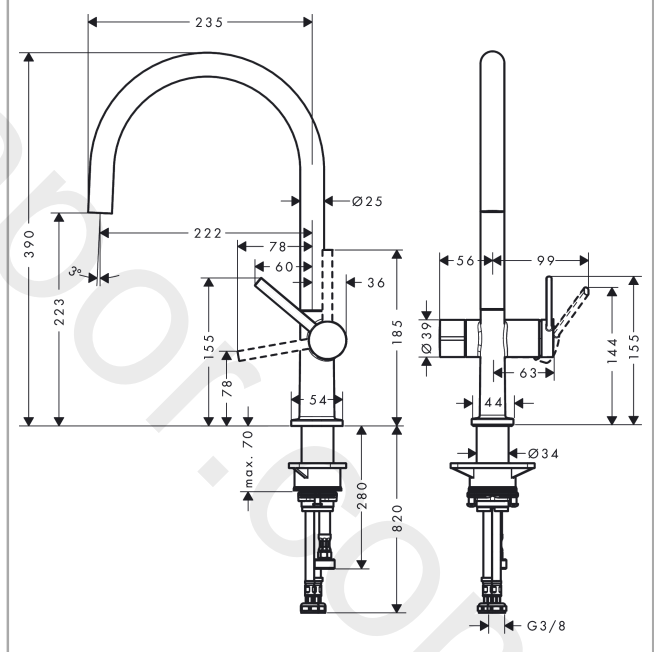

#### product features

- ComfortZone 220
- swivel range adjustable in 4 steps 60°, 110°, 150° or 360°
- laminar spray
- with integrated shut-off valve
- connection dimension: DN15
- maximum flow rate at 3 bar: 9 l/min
- ceramic cartridge
- connection type: G 3/8 connections
- temperature limitation adjustable
- suitable for continuous flow water heaters
- tap hole with Ø 35 mm required
- WRAS 2206356
- WRAS 2206356 - Approval letter

### Scale drawing

**Talis M54**

**Single lever kitchen mixer 220, device shut-off valve, 1jet**

Finish: **Stainless Steel Finish** Article Number: **72805800**

**Flowchart**

www.divapor.com

**Talis M54**

**Single lever kitchen mixer 220, device shut-off valve, 1jet**

Finish: **Stainless Steel Finish** Article Number: **72805800**

**Exploded Drawing**

Year of production: >04/21

**Talis M54****Single lever kitchen mixer 220, device shut-off valve, 1jet**Finish: **Stainless Steel Finish** Article Number: **72805800****Spare part list**

Year of production: &gt;04/21

Pos.	Description	Article Number	Price	PU
1	spout cpl.	93757800	£ 260,00	1
2	screw	94319000	£ 20,50	1
3	spray former	93748000	£ 25,00	1
4	service tool	93750000	£ 9,00	1
5	O-Ring 14x2,5	98189000	£ 3,30	1
6	axialring	97558000	£ 3,30	1
7	handle	93736800	£ 64,00	1
8	hollow set screw M5x5	98446000	£ 3,30	1
9	screw cover	93735610	£ 9,00	1
10	flange	93737800	£ 64,00	1
11	nut	93738000	£ 51,00	1
12	cartridge, assy	93760000	£ 96,00	1
13	handle	93809800	-	1
14	shut off unit	93658000	£ 79,00	1
15	O-ring 36x3	98052000	£ 3,30	1
16	support	97523000	£ 6,10	1
17	fixing set (Ø 34)	95049000	£ 16,10	1
18	lever collar	97548000	£ 3,30	1
19	connection hose 900 mm M8x0,75 G3/8	93746000	£ 43,00	1
20	O-ring 6,6x1,6	93019000	£ 3,30	1
21	O-ring 7x1,5	98422000	£ 3,30	1
22	reduction coupling	92844000	£ 16,10	1