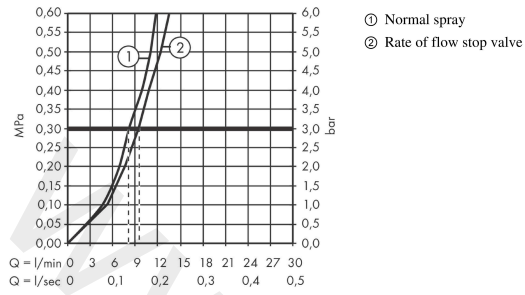

### Scale drawing

**Talis M54**

**Single lever kitchen mixer 220, device shut-off valve, 1jet**

Finish: **Stainless Steel Finish** Article Number: **72805800**

**Flowchart**

www.divapor.com

**Talis M54**

**Single lever kitchen mixer 220, device shut-off valve, 1jet**