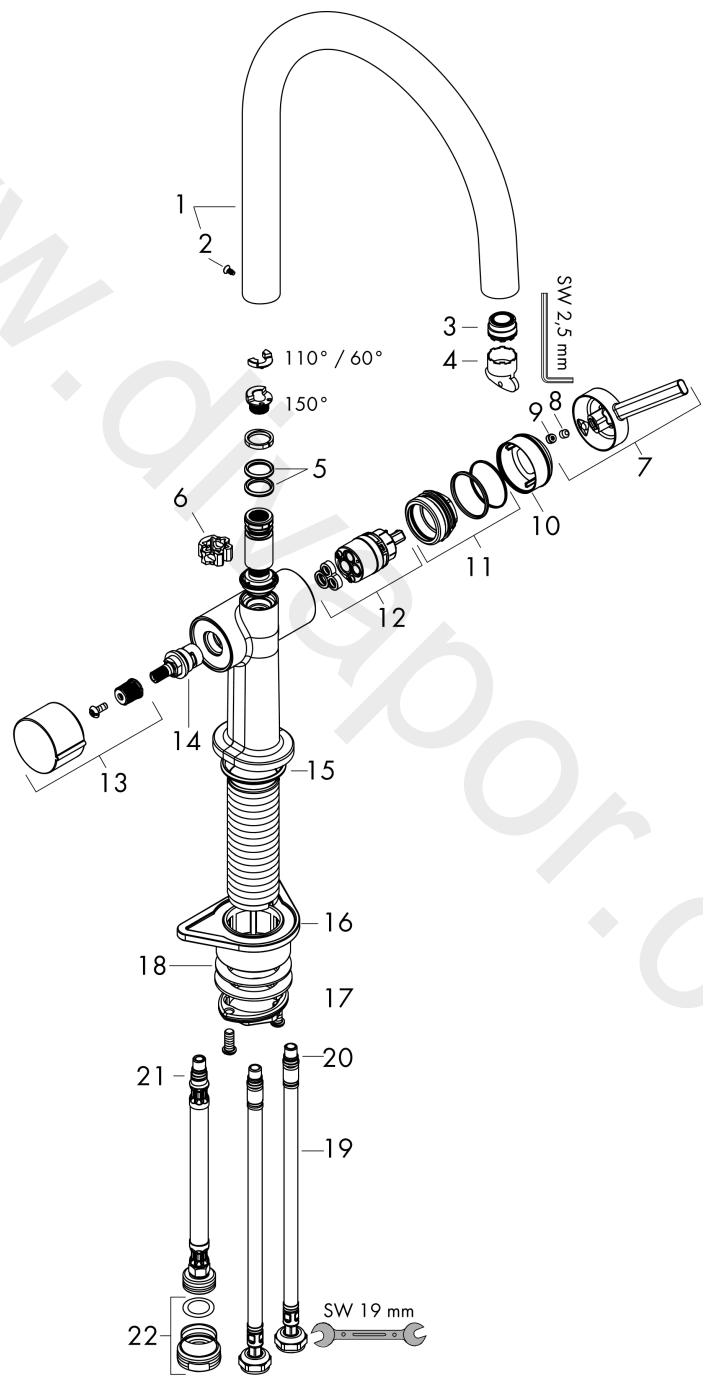

#### product features

- ComfortZone 220
- swivel range adjustable in 4 steps 60°, 110°, 150° or 360°
- laminar spray
- with integrated shut-off valve
- connection dimension: DN15
- maximum flow rate at 3 bar: 9 l/min
- ceramic cartridge
- connection type: G 3/8 connections
- temperature limitation adjustable
- suitable for continuous flow water heaters
- tap hole with Ø 35 mm required
- WRAS 2206356
- WRAS 2206356 - Approval letter

### Scale drawing

**Talis M54**

**Single lever kitchen mixer 220, device shut-off valve, 1jet**

Finish: **Stainless Steel Finish** Article Number: **72805800**

**Flowchart**

www.divapor.com

**Talis M54**

**Single lever kitchen mixer 220, device shut-off valve, 1jet**

Finish: **Stainless Steel Finish** Article Number: **72805800**

**Exploded Drawing**

Year of production: >04/21

**Talis M54****Single lever kitchen mixer 220, device shut-off valve, 1jet**Finish: **Stainless Steel Finish** Article Number: **72805800****Spare part list**

Year of production: &gt;04/21

Pos.	Description	Article Number	Price	PU
1	spout cpl.	93757800	£ 260,00	1
2	screw	94319000	£ 20,50	1
3	spray former	93748000	£ 25,00	1
4	service tool	93750000	£ 9,00	1
5	O-Ring 14x2,5	98189000	£ 3,30	1
6	axialring	97558000	£ 3,30	1
7	handle	93736800	£ 64,00	1
8	hollow set screw M5x5	98446000	£ 3,30	1
9	screw cover	93735610	£ 9,00	1
10	flange	93737800	£ 64,00	1
11	nut	93738000	£ 51,00	1
12	cartridge, assy	93760000	£ 96,00	1
13	handle	93809800	-	1
14	shut off unit	93658000	£ 79,00	1
15	O-ring 36x3	98052000	£ 3,30	1
16	support	97523000	£ 6,10	1
17	fixing set (Ø 34)	95049000	£ 16,10	1
18	lever collar	97548000	£ 3,30	1
19	connection hose 900 mm M8x0,75 G3/8	93746000	£ 43,00	1
20	O-ring 6,6x1,6	93019000	£ 3,30	1
21	O-ring 7x1,5	98422000	£ 3,30	1
22	reduction coupling	92844000	£ 16,10	1