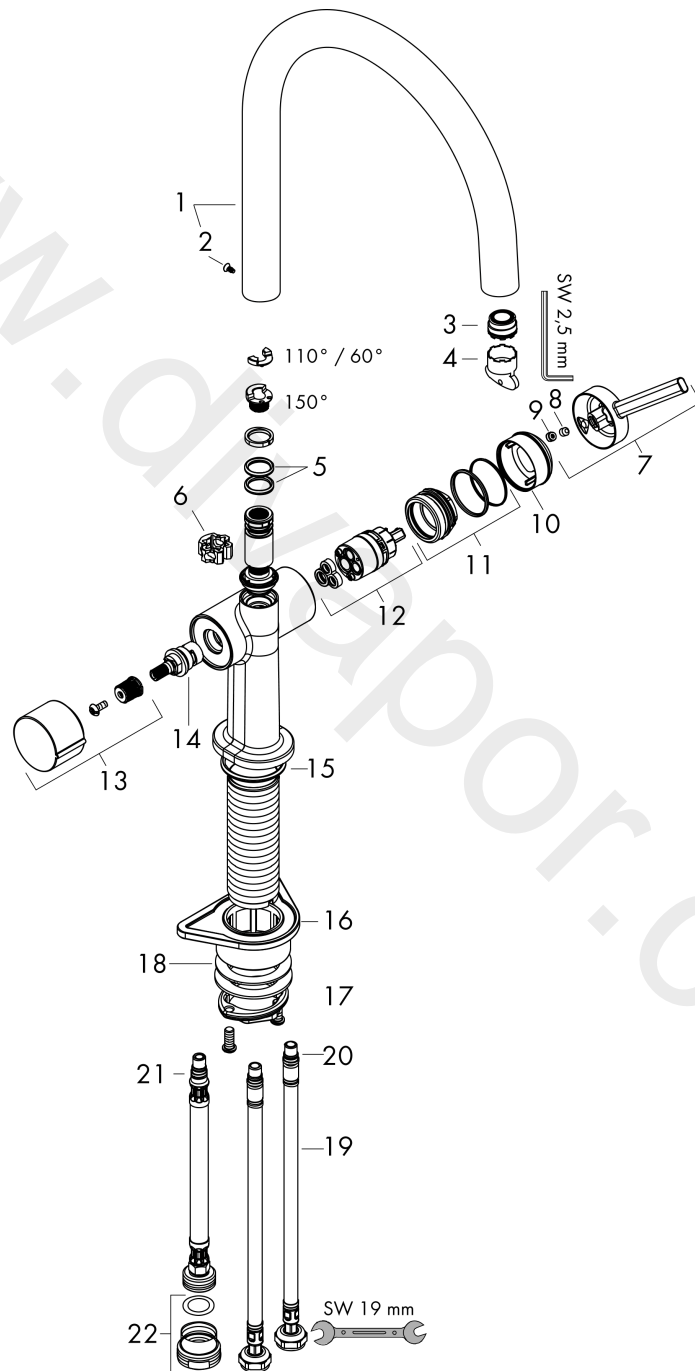

Talis M54

Single lever kitchen mixer 220, device shut-off valve, 1jet

Surfaces: Article Number: **72805800**

Exploded Drawing

Year of production: **04/20 - 03/21**

Talis M54**Single lever kitchen mixer 220, device shut-off valve, 1jet**Surfaces: Article Number: **72805800****Spare part list**Year of production: **04/20 - 03/21**

Pos.	Description	Article Number	Price	PU
1	spout cpl.	93757800	£ 260,00	1
2	screw	97662000	£ 9,00	1
3	spray former	93748000	£ 25,00	1
4	service tool	93750000	£ 9,00	1
5	O-Ring 14x2,5	98189000	£ 3,30	1
6	axialring	97558000	£ 3,30	1
7	handle	93736800	£ 64,00	1
8	hollow set screw M5x5	98446000	£ 3,30	1
9	screw cover	93735610	£ 9,00	1
10	flange	93737800	£ 64,00	1
11	nut	93738000	£ 51,00	1
12	cartridge, assy	93760000	£ 96,00	1
13	handle	93809800	-	1
14	shut off unit	93658000	£ 79,00	1
15	O-ring 36x3	98052000	£ 3,30	1
16	support	97523000	£ 6,10	1
17	fixing set (Ø 34)	95049000	£ 16,10	1
18	lever collar	97548000	£ 3,30	1
19	connection hose 900 mm M8x0,75 G3/8	93746000	£ 43,00	1
20	O-ring 6,6x1,6	93019000	£ 3,30	1
21	O-ring 7x1,5	98422000	£ 3,30	1
22	reduction coupling	92844000	£ 16,10	1