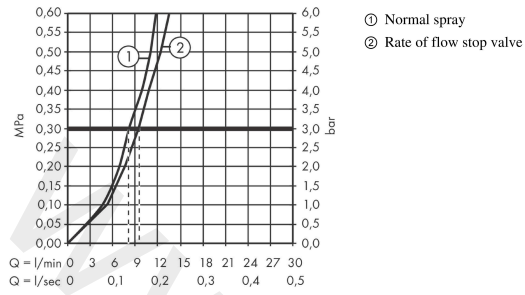

Talis M54

Single lever kitchen mixer 220, device shut-off valve, 1jet

Finish: **Matt Black** Article Number: **72805670**

Flowchart