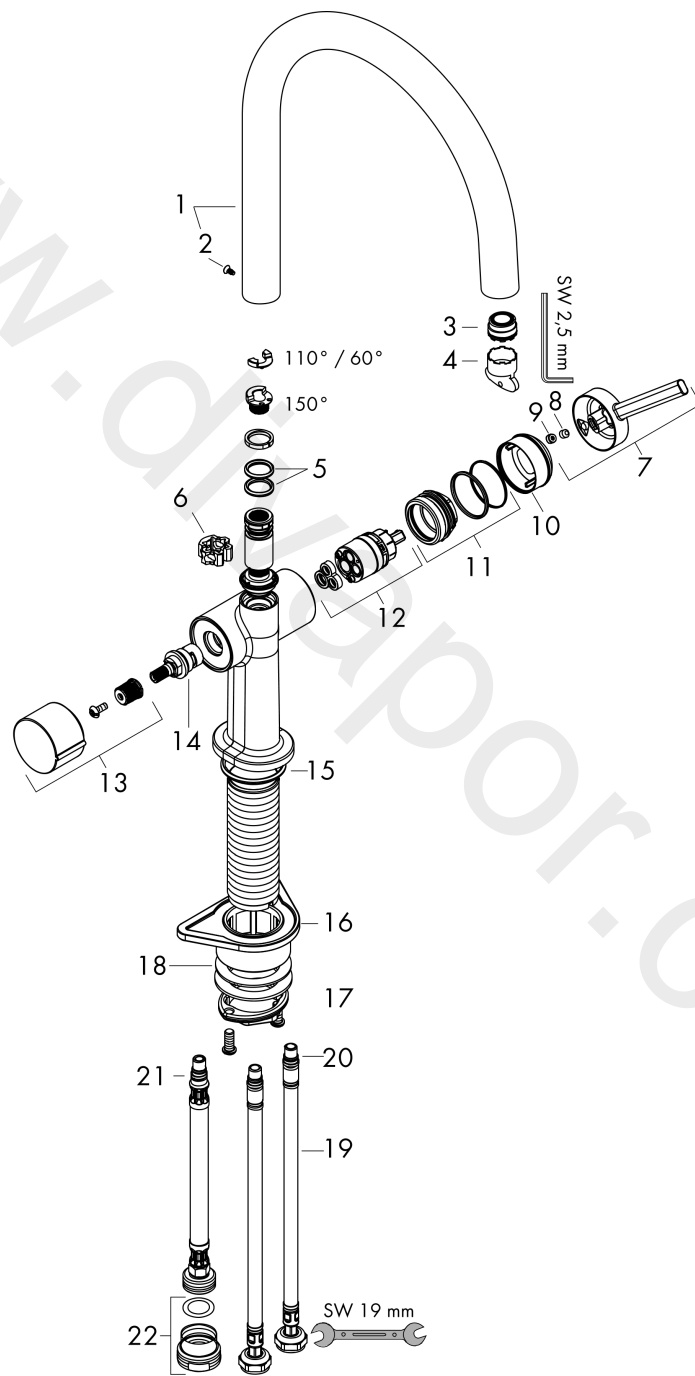

**Talis M54**

**Single lever kitchen mixer 220, device shut-off valve, 1jet**

Finish: **Matt Black** Article Number: **72805670**

**Flowchart**

Talis M54

Single lever kitchen mixer 220, device shut-off valve, 1jet

Finish: **Matt Black** Article Number: **72805670**

Exploded Drawing

Year of production: >04/21

**Talis M54****Single lever kitchen mixer 220, device shut-off valve, 1jet**Finish: **Matt Black** Article Number: **72805670****Spare part list**

Year of production: &gt;04/21

Pos.	Description	Article Number	Price	PU
1	spout cpl.	93757670	£ 260,00	1
2	screw	94319000	£ 20,50	1
3	spray former	93748000	£ 25,00	1
4	service tool	93750000	£ 9,00	1
5	O-Ring 14x2,5	98189000	£ 3,30	1
6	axialring	97558000	£ 3,30	1
7	handle	93736670	£ 64,00	1
8	hollow set screw M5x5	98446000	£ 3,30	1
9	screw cover	93735610	£ 9,00	1
10	flange	93737670	£ 64,00	1
11	nut	93738000	£ 51,00	1
12	cartridge, assy	93760000	£ 96,00	1
13	handle	93809670	£ 64,00	1
14	shut off unit	93658000	£ 79,00	1
15	O-ring 36x3	98052000	£ 3,30	1
16	support	97523000	£ 6,10	1
17	fixing set (Ø 34)	95049000	£ 16,10	1
18	lever collar	97548000	£ 3,30	1
19	connection hose 900 mm M8x0,75 G3/8	93746000	£ 43,00	1
20	O-ring 6,6x1,6	93019000	£ 3,30	1
21	O-ring 7x1,5	98422000	£ 3,30	1
22	reduction coupling	92844000	£ 16,10	1