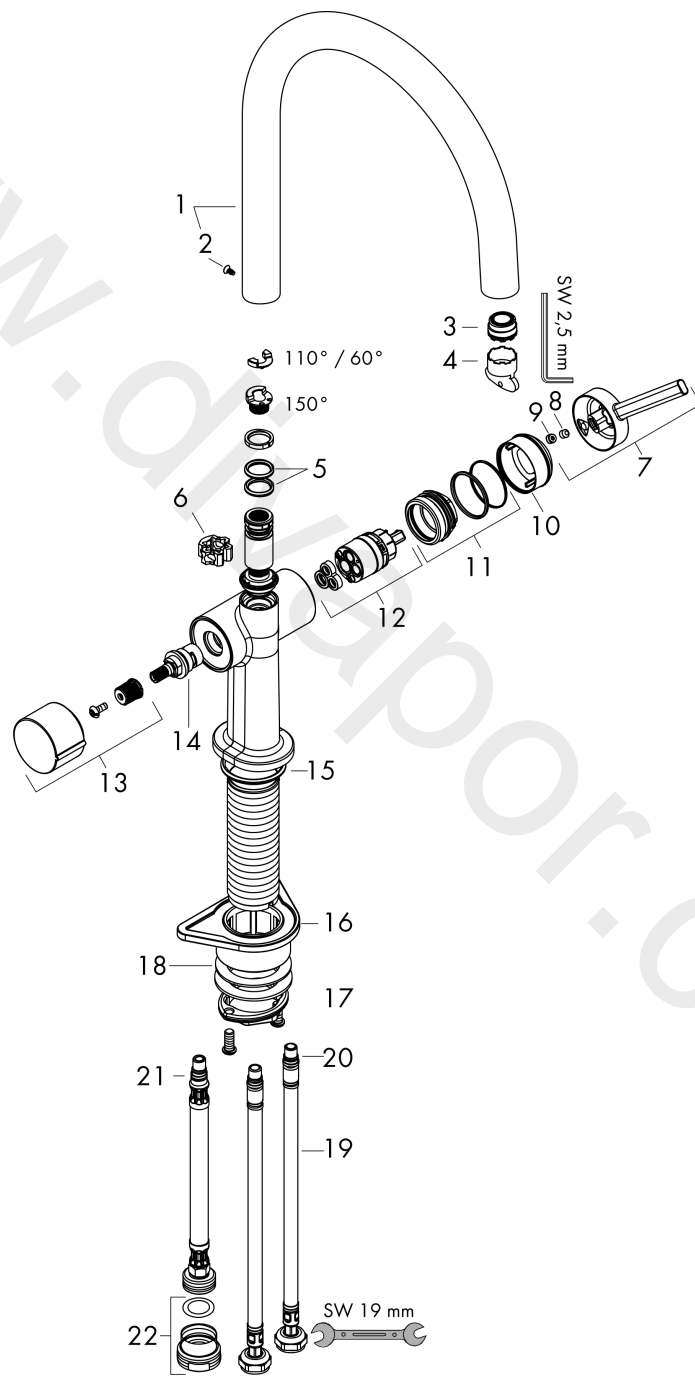

Talis M54

Single lever kitchen mixer 220, device shut-off valve, 1jet

Surfaces: Article Number: **72805670**

Exploded Drawing

Year of production: **04/20 - 03/21**

Talis M54

Single lever kitchen mixer 220, device shut-off valve, 1jet

Surfaces: Article Number: **72805670**

Spare part list

Year of production: 04/20 - 03/21

Pos.	Description	Article Number	Price	PU
1	spout cpl.	93757670	£ 260,00	1
2	screw	97662000	£ 9,00	1
3	spray former	93748000	£ 25,00	1
4	service tool	93750000	£ 9,00	1
5	O-Ring 14x2,5	98189000	£ 3,30	1
6	axialring	97558000	£ 3,30	1
7	handle	93736670	£ 64,00	1
8	hollow set screw M5x5	98446000	£ 3,30	1
9	screw cover	93735610	£ 9,00	1
10	flange	93737670	£ 64,00	1
11	nut	93738000	£ 51,00	1
12	cartridge, assy	93760000	£ 96,00	1
13	handle	93809670	£ 64,00	1
14	shut off unit	93658000	£ 79,00	1
15	O-ring 36x3	98052000	£ 3,30	1
16	support	97523000	£ 6,10	1
17	fixing set (Ø 34)	95049000	£ 16,10	1
18	lever collar	97548000	£ 3,30	1
19	connection hose 900 mm M8x0,75 G3/8	93746000	£ 43,00	1
20	O-ring 6,6x1,6	93019000	£ 3,30	1
21	O-ring 7x1,5	98422000	£ 3,30	1
22	reduction coupling	92844000	£ 16,10	1