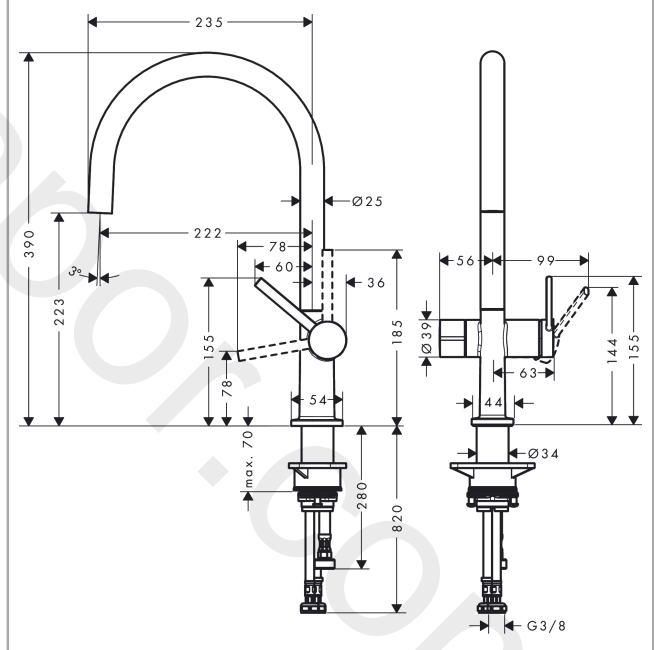

Talis M54

Single lever kitchen mixer 220, device shut-off valve, 1jet

Finish: **Chrome** Article Number: **72805000**

Description

product features

- ComfortZone 220
- swivel range adjustable in 4 steps 60°, 110°, 150° or 360°
- laminar spray
- with integrated shut-off valve
- connection dimension: DN15
- maximum flow rate at 3 bar: 9 l/min
- ceramic cartridge
- connection type: G 3/8 connections
- temperature limitation adjustable
- suitable for continuous flow water heaters
- tap hole with Ø 35 mm required
- WRAS 2206356
- WRAS 2206356 - Approval letter

Technology

Design awards

reddot winner 2020

Product image

Scale drawing

Talis M54
Single lever kitchen mixer 220, device shut-off valve, 1jet
 Finish: **Chrome** Article Number: **72805000**

Flowchart

www.divapor.com

Talis M54
Single lever kitchen mixer 220, device shut-off valve, 1jet
 Finish: **Chrome** Article Number: **72805000**

Exploded Drawing

Year of production: >04/21

Talis M54

Single lever kitchen mixer 220, device shut-off valve, 1jet

Finish: **Chrome** Article Number: **72805000**

Spare part list

Year of production: >04/21

Pos.	Description	Article Number	Price	PU
1	spout cpl.	93757000	£ 173,00	1
2	screw	94319000	£ 20,50	1
3	spray former	93748000	£ 25,00	1
4	service tool	93750000	£ 9,00	1
5	O-Ring 14x2,5	98189000	£ 3,30	1
6	axialring	97558000	£ 3,30	1
7	handle	93736000	£ 43,00	1
8	hollow set screw M5x5	98446000	£ 3,30	1
9	screw cover	93735610	£ 9,00	1
10	flange	93737000	£ 43,00	1
11	nut	93738000	£ 51,00	1
12	cartridge, assy	93760000	£ 96,00	1
13	handle	93809000	£ 43,00	1
14	shut off unit	93658000	£ 79,00	1
15	O-ring 36x3	98052000	£ 3,30	1
16	support	97523000	£ 6,10	1
17	fixing set (Ø 34)	95049000	£ 16,10	1
18	lever collar	97548000	£ 3,30	1
19	connection hose 900 mm M8x0,75 G3/8	93746000	£ 43,00	1
20	O-ring 6,6x1,6	93019000	£ 3,30	1
21	O-ring 7x1,5	98422000	£ 3,30	1
22	reduction coupling	92844000	£ 16,10	1