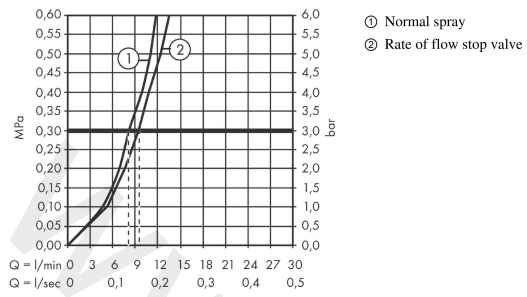

Technology

Design awards

reddot winner 2020

Product image

Scale drawing

Talis M54
Single lever kitchen mixer 220, device shut-off valve, 1jet
 Finish: **Chrome** Article Number: **72805000**

Flowchart

www.divapor.com