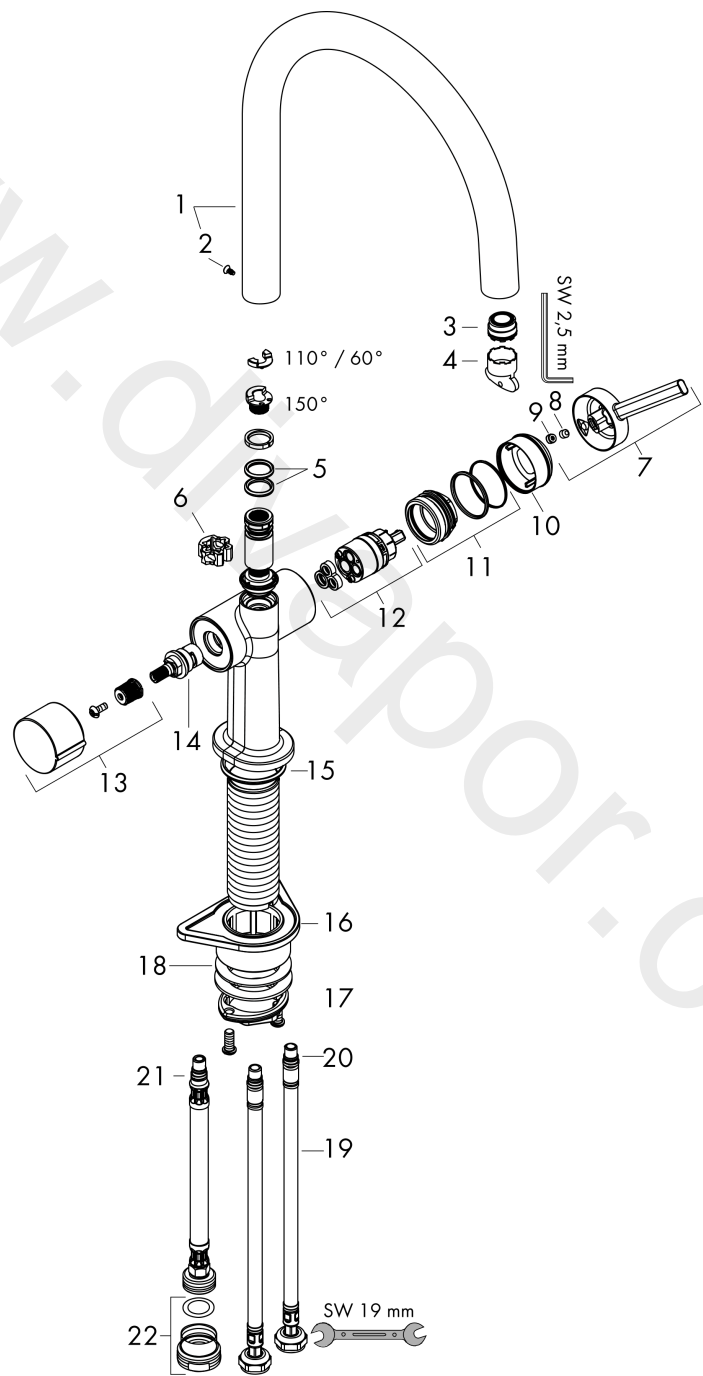

Talis M54

Single lever kitchen mixer 220, device shut-off valve, 1jet

Finish: **Chrome** Article Number: **72805000**

Description

product features

- ComfortZone 220
- swivel range adjustable in 4 steps 60°, 110°, 150° or 360°
- laminar spray
- with integrated shut-off valve
- connection dimension: DN15
- maximum flow rate at 3 bar: 9 l/min
- ceramic cartridge
- connection type: G 3/8 connections
- temperature limitation adjustable
- suitable for continuous flow water heaters
- tap hole with Ø 35 mm required
- WRAS 2206356
- WRAS 2206356 - Approval letter

Technology

Design awards

reddot winner 2020

Product image

Scale drawing

Talis M54
Single lever kitchen mixer 220, device shut-off valve, 1jet
 Finish: **Chrome** Article Number: **72805000**

Flowchart

www.divapor.com

Talis M54
Single lever kitchen mixer 220, device shut-off valve, 1jet
 Finish: **Chrome** Article Number: **72805000**

Exploded Drawing

Year of production: >04/21

Talis M54

Single lever kitchen mixer 220, device shut-off valve, 1jet

Finish: **Chrome** Article Number: **72805000**

Spare part list

Year of production: >04/21

Pos.	Description	Article Number	Price	PU
1	spout cpl.	93757000	£ 173,00	1
2	screw	94319000	£ 20,50	1
3	spray former	93748000	£ 25,00	1
4	service tool	93750000	£ 9,00	1
5	O-Ring 14x2,5	98189000	£ 3,30	1
6	axialring	97558000	£ 3,30	1
7	handle	93736000	£ 43,00	1
8	hollow set screw M5x5	98446000	£ 3,30	1
9	screw cover	93735610	£ 9,00	1
10	flange	93737000	£ 43,00	1
11	nut	93738000	£ 51,00	1
12	cartridge, assy	93760000	£ 96,00	1
13	handle	93809000	£ 43,00	1
14	shut off unit	93658000	£ 79,00	1
15	O-ring 36x3	98052000	£ 3,30	1
16	support	97523000	£ 6,10	1
17	fixing set (Ø 34)	95049000	£ 16,10	1
18	lever collar	97548000	£ 3,30	1
19	connection hose 900 mm M8x0,75 G3/8	93746000	£ 43,00	1
20	O-ring 6,6x1,6	93019000	£ 3,30	1
21	O-ring 7x1,5	98422000	£ 3,30	1
22	reduction coupling	92844000	£ 16,10	1