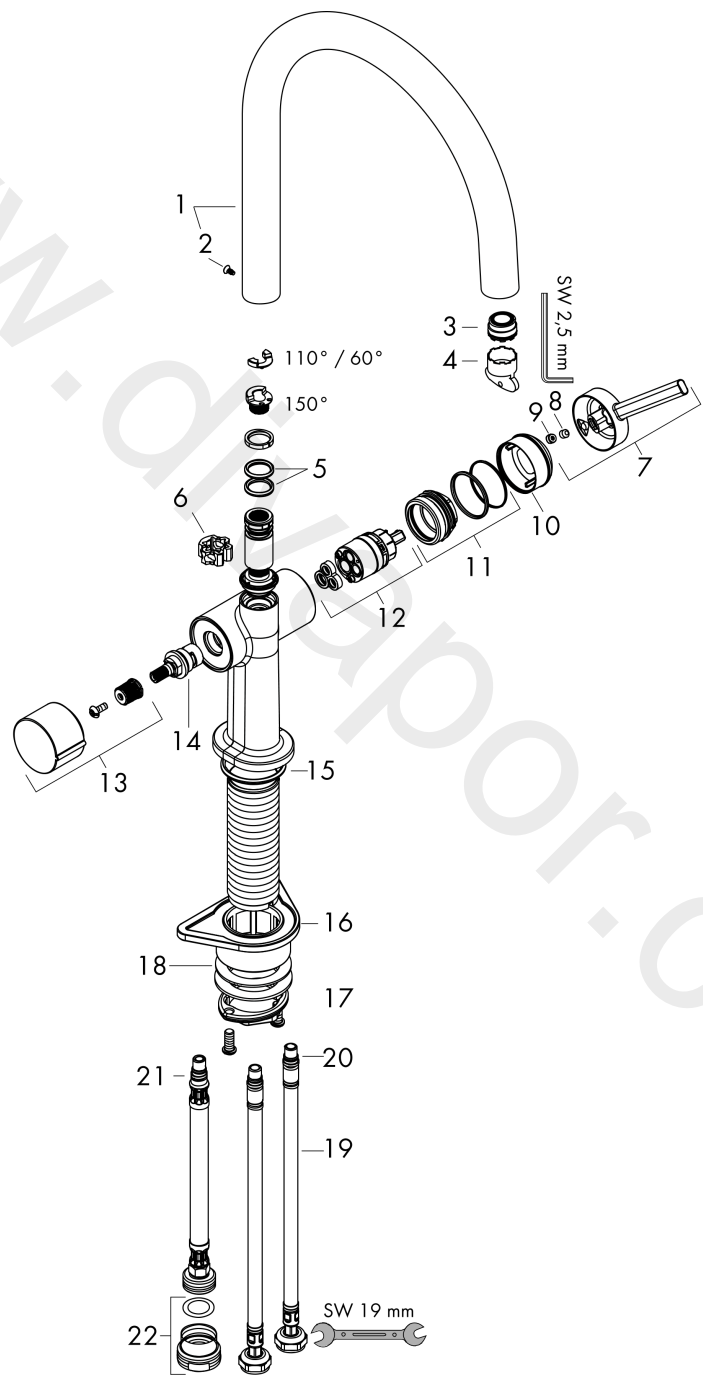

**Talis M54**

**Single lever kitchen mixer 220, device shut-off valve, 1jet**

Surfaces: Article Number: **72805000**

**Exploded Drawing**

Year of production: **04/20 - 03/21**

**Talis M54****Single lever kitchen mixer 220, device shut-off valve, 1jet**Surfaces: Article Number: **72805000****Spare part list**Year of production: **04/20 - 03/21**

Pos.	Description	Article Number	Price	PU
1	spout cpl.	93757000	£ 173,00	1
2	screw	97662000	£ 9,00	1
3	spray former	93748000	£ 25,00	1
4	service tool	93750000	£ 9,00	1
5	O-Ring 14x2,5	98189000	£ 3,30	1
6	axialring	97558000	£ 3,30	1
7	handle	93736000	£ 43,00	1
8	hollow set screw M5x5	98446000	£ 3,30	1
9	screw cover	93735610	£ 9,00	1
10	flange	93737000	£ 43,00	1
11	nut	93738000	£ 51,00	1
12	cartridge, assy	93760000	£ 96,00	1
13	handle	93809000	£ 43,00	1
14	shut off unit	93658000	£ 79,00	1
15	O-ring 36x3	98052000	£ 3,30	1
16	support	97523000	£ 6,10	1
17	fixing set (Ø 34)	95049000	£ 16,10	1
18	lever collar	97548000	£ 3,30	1
19	connection hose 900 mm M8x0,75 G3/8	93746000	£ 43,00	1
20	O-ring 6,6x1,6	93019000	£ 3,30	1
21	O-ring 7x1,5	98422000	£ 3,30	1
22	reduction coupling	92844000	£ 16,10	1