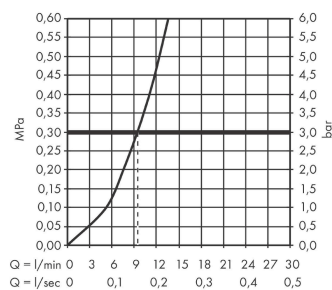

Talis M54
Single lever kitchen mixer 220, 1jet
Finish: **Stainless Steel Finish** Article Number: **72804800**

Description

product features

- ComfortZone 220
- swivel range adjustable in 4 steps 60°, 110°, 150° or 360°
- laminar spray
- connection dimension: DN15
- maximum flow rate at 3 bar: 9 l/min
- ceramic cartridge
- connection type: G 3/8 connections
- temperature limitation adjustable
- suitable for continuous flow water heaters
- tap hole with Ø 35 mm required
- WRAS 2307036
- WRAS 2307036 - Approval letter 2307036

Article Details

Price excl. VAT

314,20 £

Technology

Design awards

reddot winner 2020

DESIGN
AWARD
2020

Product image

Scale drawing

Flowchart