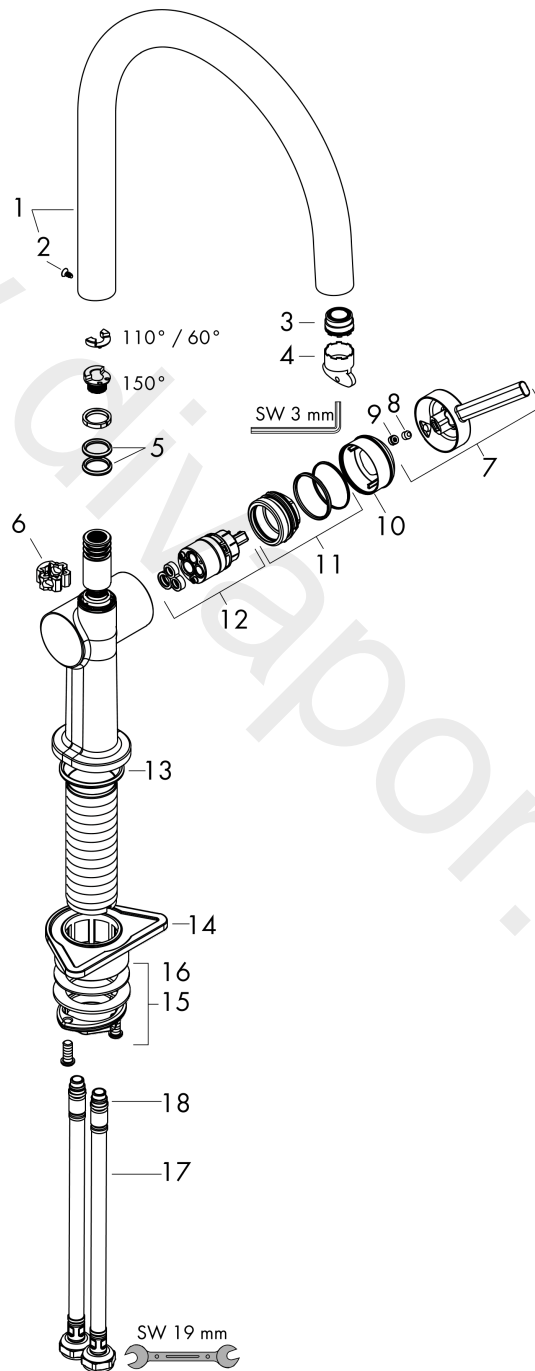

Talis M54
Single lever kitchen mixer 220, 1jet
 Finish: **Stainless Steel Finish** Article Number: **72804800**

Description

product features

- ComfortZone 220
- swivel range adjustable in 4 steps 60°, 110°, 150° or 360°
- laminar spray
- connection dimension: DN15
- maximum flow rate at 3 bar: 9 l/min
- ceramic cartridge
- connection type: G 3/8 connections
- temperature limitation adjustable
- suitable for continuous flow water heaters
- tap hole with Ø 35 mm required
- WRAS 2307036
- WRAS 2307036 - Approval letter 2307036

Scale drawing

Flowchart

Talis M54

Single lever kitchen mixer 220, 1jet

Finish: **Stainless Steel Finish** Article Number: **72804800**

Exploded Drawing

Year of production: >04/21

Talis M54**Single lever kitchen mixer 220, 1jet**Finish: **Stainless Steel Finish** Article Number: **72804800****Spare part list**

Year of production: >04/21

Pos.	Description	Article Number	Price	PU
1	spout cpl.	93757800	£ 260,00	1
2	screw	94319000	£ 20,50	1
3	spray former	93748000	£ 25,00	1
4	service tool	93750000	£ 9,00	1
5	O-Ring 14x2,5	98189000	£ 3,30	1
6	axialring	97558000	£ 3,30	1
7	handle	93736800	£ 64,00	1
8	hollow set screw M5x5	98446000	£ 3,30	1
9	screw cover	93735610	£ 9,00	1
10	flange	93737800	£ 64,00	1
11	nut	93738000	£ 51,00	1
12	cartridge, assy	93760000	£ 96,00	1
13	O-ring 36x3	98052000	£ 3,30	1
14	support	97523000	£ 6,10	1
15	fixing set (Ø 34)	95049000	£ 16,10	1
16	lever collar	97548000	£ 3,30	1
17	connection hose 900 mm M8x0,75 G3/8	93746000	£ 43,00	1
18	O-ring 6,6x1,6	93019000	£ 3,30	1