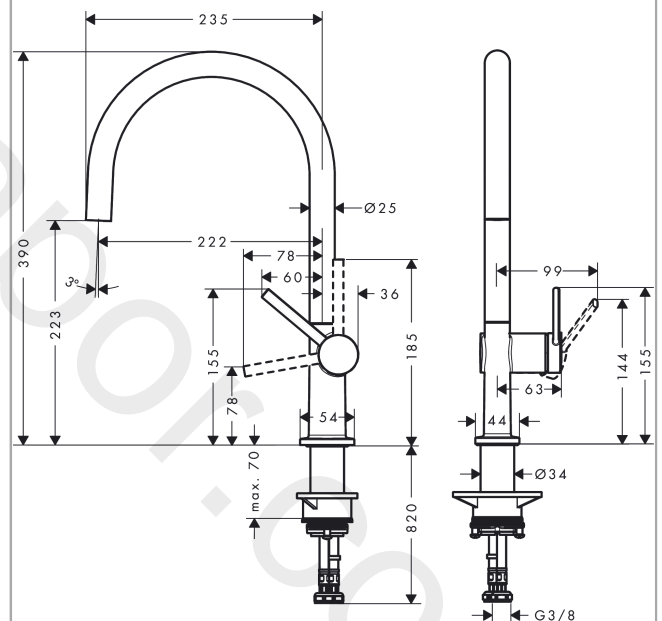

Talis M54
Single lever kitchen mixer 220, 1jet
 Finish: **Stainless Steel Finish** Article Number: **72804800**

Description

product features

- ComfortZone 220
- swivel range adjustable in 4 steps 60°, 110°, 150° or 360°
- laminar spray
- connection dimension: DN15
- maximum flow rate at 3 bar: 9 l/min
- ceramic cartridge
- connection type: G 3/8 connections
- temperature limitation adjustable
- suitable for continuous flow water heaters
- tap hole with Ø 35 mm required
- WRAS 2307036
- WRAS 2307036 - Approval letter 2307036

Scale drawing

Flowchart

Talis M54

Single lever kitchen mixer 220, 1jet

Finish: **Stainless Steel Finish** Article Number: **72804800**

Exploded Drawing

Year of production: >04/21

Talis M54**Single lever kitchen mixer 220, 1jet**Finish: **Stainless Steel Finish** Article Number: **72804800****Spare part list**

Year of production: >04/21

Pos.	Description	Article Number	Price	PU
1	spout cpl.	93757800	£ 260,00	1
2	screw	94319000	£ 20,50	1
3	spray former	93748000	£ 25,00	1
4	service tool	93750000	£ 9,00	1
5	O-Ring 14x2,5	98189000	£ 3,30	1
6	axialring	97558000	£ 3,30	1
7	handle	93736800	£ 64,00	1
8	hollow set screw M5x5	98446000	£ 3,30	1
9	screw cover	93735610	£ 9,00	1
10	flange	93737800	£ 64,00	1
11	nut	93738000	£ 51,00	1
12	cartridge, assy	93760000	£ 96,00	1
13	O-ring 36x3	98052000	£ 3,30	1
14	support	97523000	£ 6,10	1
15	fixing set (Ø 34)	95049000	£ 16,10	1
16	lever collar	97548000	£ 3,30	1
17	connection hose 900 mm M8x0,75 G3/8	93746000	£ 43,00	1
18	O-ring 6,6x1,6	93019000	£ 3,30	1